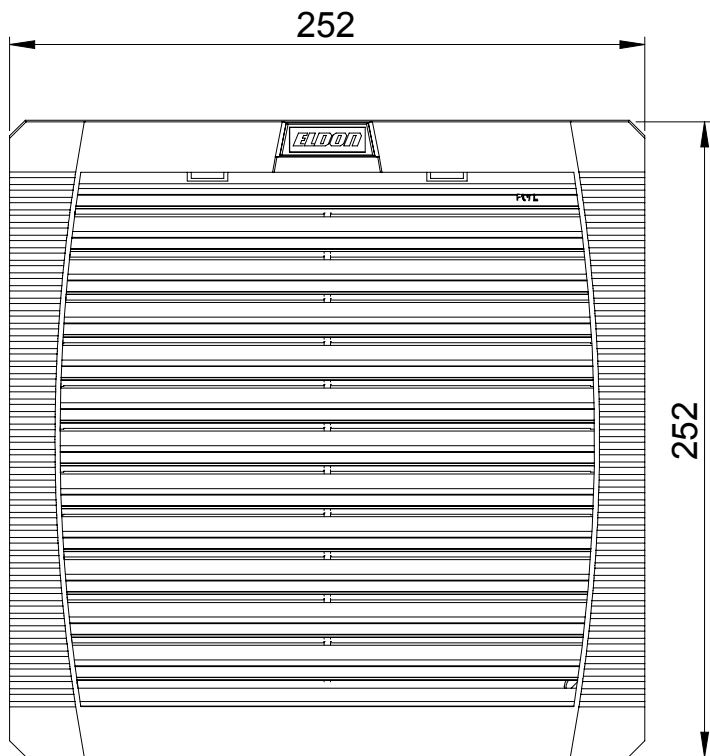

Front view

Side view

Cut-out

Drawn by : bvgрма	Date: 08-02-2013	Finish : RAL 7035	SCALE:1:3	General tolerances according to Norm ISO 2768-1		
Checked by : mderpu	Date : 08-02-2013					
Revision : 01				Fine	Medium	Coarse
		Thermal management, High flow filter fan		Reference number :		
		Rated voltage : 115 / 230 V AC		EF300R5		A4
				EF300-115R5		
				Page 1/1		