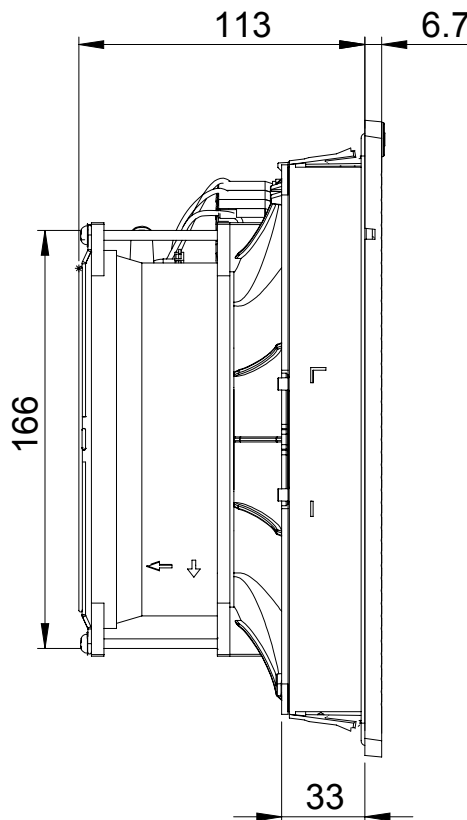

Front view

Side view

Cut-out

Drawn by : bvgрма	Date: 08-02-2013	Finish : RAL 7035	SCALE:1:3	General tolerances according to Norm ISO 2768-1		
Checked by : mderpu	Date : 08-02-2013					
Revision : 01				Fine	Medium	Coarse
		Thermal management, High flow filter fan		Reference number :		
		Rated voltage : 115 / 230 V AC		EF300R5		A4
				EF300-115R5		
				Page 1/1		