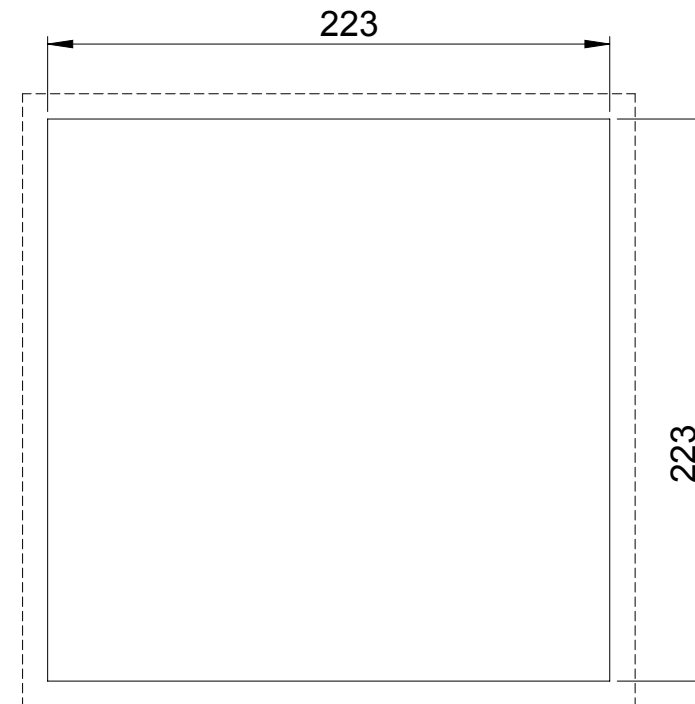

Front view

Side view

Cut-out

Drawn by : bvgрма	Date: 08-02-2013	Finish : RAL 7035	SCALE:1:3	General tolerances according to Norm ISO 2768-1		
Checked by : mderpu	Date : 08-02-2013					
Revision : 01				Fine	Medium	Coarse
		Thermal management, High flow filter fan		Reference number :		
		Rated voltage : 115 / 230 V AC		EF300R5		A4
				EF300-115R5		
				Page 1/1		