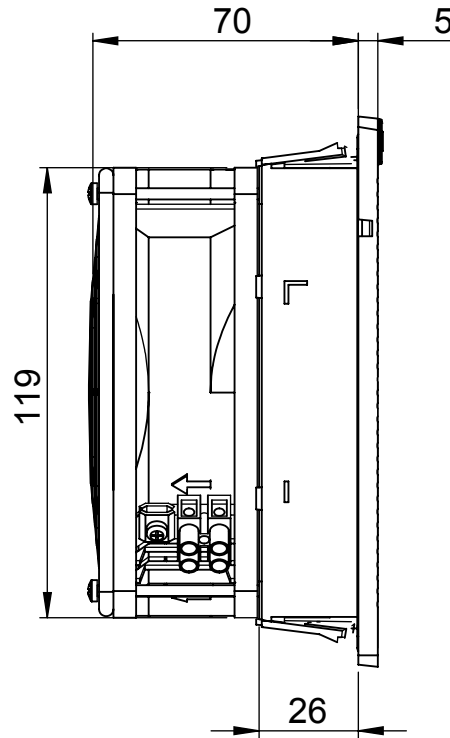

Front view

Side view

Cut-out

Drawn by : bvgрма	Date: 07-02-2013	Finish : RAL 7035	SCALE:1:2	General tolerances according to Norm ISO 2768-1		
Checked by : mderpu	Date : 07-02-2013					
Revision : 01				Fine	Medium	Coarse
		Thermal management, High flow filter fan		Reference number :		
		Rated voltage : 115 / 230 V AC		EF200R5		
				EF200-115R5		
				Page 1/1		

A4