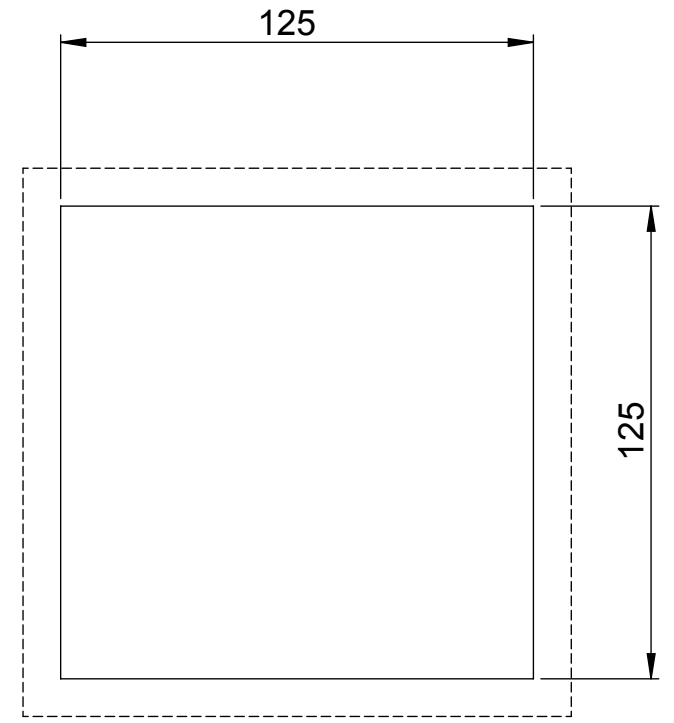

Front view

Side view

Cut-out

Drawn by : bvgрма	Date: 07-02-2013	Finish : RAL 7035	SCALE:1:2	General tolerances according to Norm ISO 2768-1		
Checked by : mderpu	Date : 07-02-2013					
Revision : 01				Fine	Medium	Coarse
		Thermal management, High flow filter fan		Reference number :		
		Rated voltage : 115 / 230 V AC		EF200R5		
				EF200-115R5		
				Page 1/1		

A4