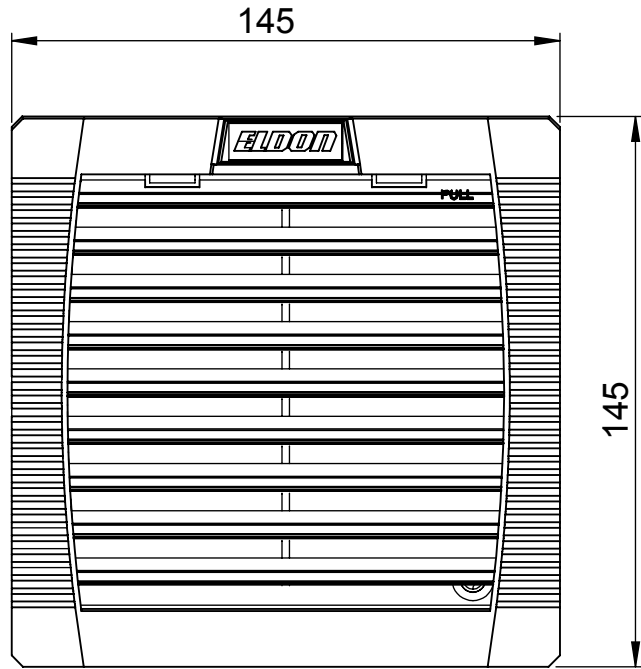

Front view

Side view

Cut-out

Drawn by : bvgрма	Date: 07-02-2013	Finish : RAL 7035	SCALE:1:2	General tolerances according to Norm ISO 2768-1		
Checked by : mderpu	Date : 07-02-2013					
Revision : 01				Fine	Medium	Coarse
		Thermal management, High flow filter fan		Reference number :		
		Rated voltage : 115 / 230 V AC		EF200R5		
				EF200-115R5		
				Page 1/1		

A4