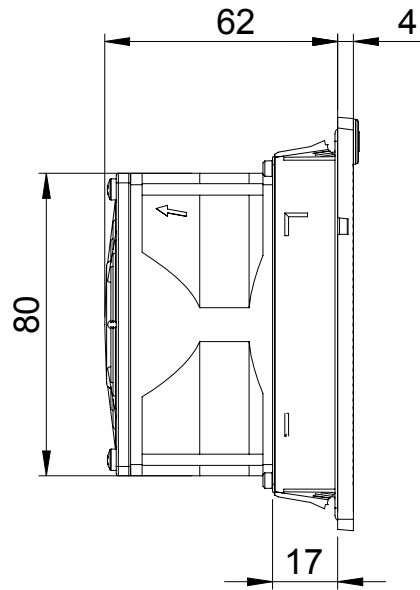

Front view

Side view

Cut-out

Drawn by : bvgрма	Date: 07-02-2013	Finish : RAL 7035	SCALE:1:2	General tolerances according to Norm ISO 2768-1		
Checked by : mderpu	Date : 07-02-2013					
Revision : 01				Fine	Medium	Coarse
		Thermal management, High flow filter fan		Reference number :		
		Rated voltage : 115 / 230 V AC		EF100R5		A4
				EF100-115R5		
				Page 1/1		