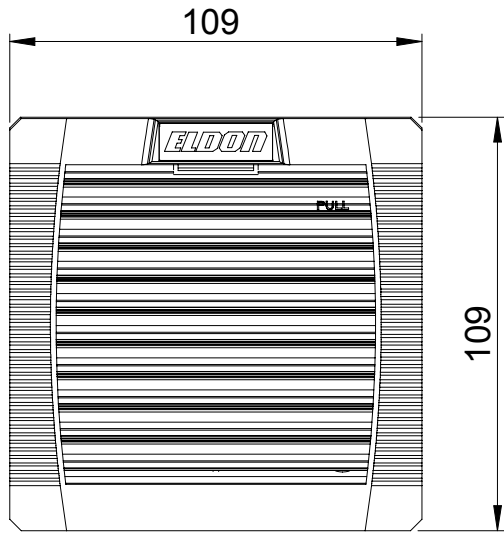

Front view

Side view

Cut-out

Drawn by : bvgрма	Date: 07-02-2013	Finish : RAL 7035	SCALE:1:2	General tolerances according to Norm ISO 2768-1		
Checked by : mderpu	Date : 07-02-2013					
Revision : 01				Fine	Medium	Coarse
		Thermal management, High flow filter fan		Reference number :		
		Rated voltage : 115 / 230 V AC		EF100R5		A4
				EF100-115R5		
				Page 1/1		