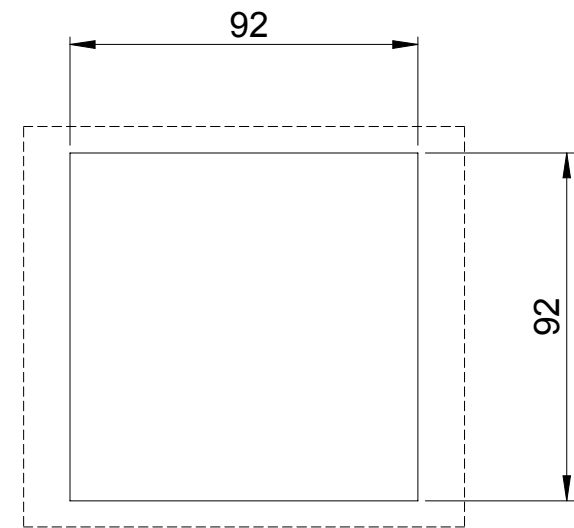

Front view

Side view

Cut-out

Drawn by : bvgрма	Date: 07-02-2013	Finish : RAL 7035	SCALE:1:2	General tolerances according to Norm ISO 2768-1		
Checked by : mderpu	Date : 07-02-2013					
Revision : 01				Fine	Medium	Coarse
		Thermal management, High flow filter fan		Reference number :		
		Rated voltage : 115 / 230 V AC		EF100R5		A4
				EF100-115R5		
				Page 1/1		