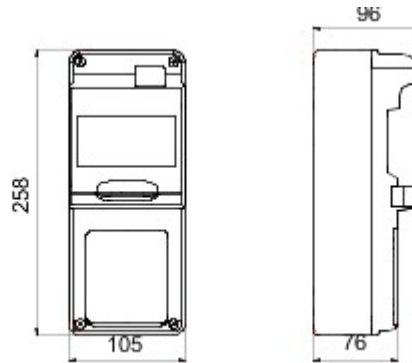

A complete system of IP65 boards for distributing energy in tertiary, commercial sector and building applications, available both empty and pre-wired, in accordance with the international standard EN 61439-3 and EN 61439-4.. The distribution boards allow to house flush-mounting and interlocked socket-outlets up to 63A and versions are available with 5, 10, 14 or 20 DIN modules and additional modules 14 and 20 DIN modules in order to increase modular space inside the boards.. The switches can always be inspected thanks to the wide transparent door with ergonomic handle and "hinged" screws of the front of board facilitate the wiring and maintenance.. Q-DIN are ideally for fixed applications: surface-mounting or pole-mounting , and transportable application: by handle and carrier.. To ensure the best possible performance even in outdoor environments, prolonged exposure to the sun and bad weather, the boards are also UV resistant certified in compliance with EN62208.

Colour	Grey RAL 7035	IP degree	IP65
No. of modules EN 50022	5	Houseable socket	1 IEC 309 16A IP44/67
Installation type	Surface-mounting	Dispersible power A (W)	10
Dispersible power B (W)	37	Accordance with Standards	EN 62208
Glow Wire Test	650 °C	Mechanical resistance	IK08
Operating temperature	-25 +40 °C	Thermo-pressure with ball	70 °C
Insulation class	II	Version	Empty

DIMENSIONAL

TECHNICAL SYMBOLOGY

IP

IP65

GWT

650 °C

IK

IK08