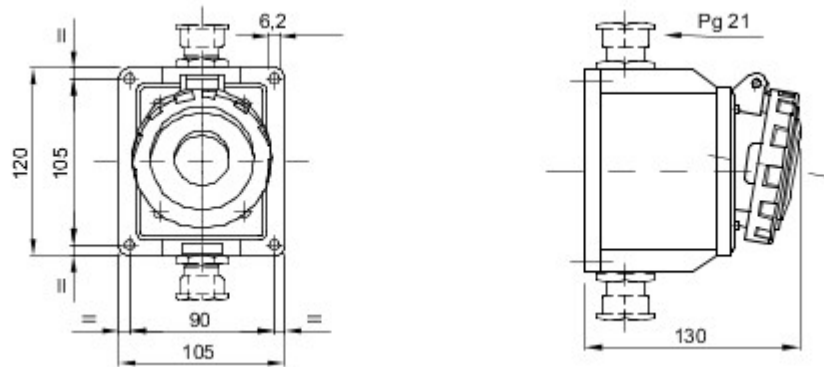

A range of trailing and fixed plugs and socket-outlets for industrial use, complying with the dimensional and performance standards unified at International level (IEC 60309) and assimilated by the European Standards (EN 60309) and Italian Standards (CEI 23-12). Socket-outlets and plugs with a rated current of 63 and 125A are equipped with an extra pilot contact (CP) for creating an electric interlock. The range is completed with 90° fixed plugs and 10° and 90° fixed socket-outlets. Sleeves and pins are obtained from solid brass bar, type Pt. CuZn40Pb2 (Cu 58%, Zn 40%, Pb 2%); anti-loosening terminals with unlosable screws, and built-in cable clamp with anti-abrasion cable gland.

Colour	Blue	Rated current (A)	32
IP degree	IP67	No. of poles	2P+E
Mechanical resistance	IK08	Reference h	6
Rated voltage	200-250 V	Type	10° angled surface-mounting socket-outlet
Frequency	50/60 Hz	Terminal tightening capacity	2.5-6mm ² flexible cables - 2.5-10mm ² rigid cables
Operating temperature	-25 +55 °C	Type of wiring	With screw
Electrocod	2211	Glow wire test	850 °C (active parts) - 650 °C (passive parts)
Total number of operations	> 2000	Permissible overload	42 A
Breaking capacity at 1.1 Un	40 A	Insulation resistance	> 10 MΩ
Thermo-pressure with ball	125 °C (active parts) - 80 °C (passive parts)		

DIMENSIONAL

TECHNICAL SYMBOLOGY

IP

IP67

IK

IK08

-25 +55 °C

With screw