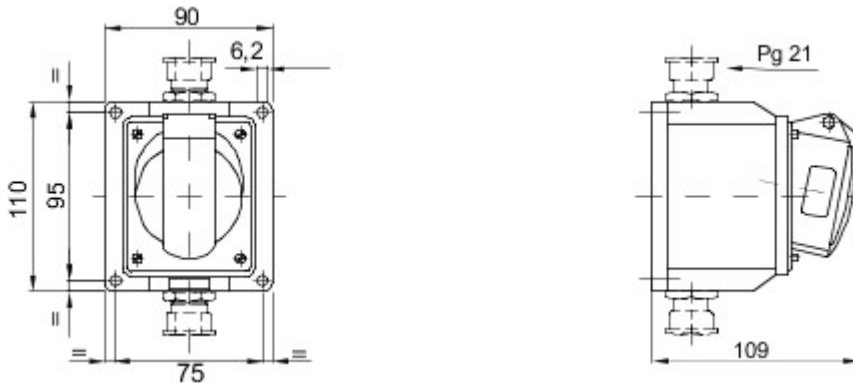

A range of trailing and fixed plugs and socket-outlets for industrial use, complying with the dimensional and performance standards unified at International level (IEC 60309) and assimilated by the European Standards (EN 60309) and Italian Standards (CEI 23-12). Socket-outlets and plugs with a rated current of 63 and 125A are equipped with an extra pilot contact (CP) for creating an electric interlock. The range is completed with 90° fixed plugs and 10° and 90° fixed socket-outlets. Sleeves and pins are obtained from solid brass bar, type Pt. CuZn40Pb2 (Cu 58%, Zn 40%, Pb 2%); anti-loosening terminals with unlosable screws, and built-in cable clamp with anti-abrasion cable gland.

Colour	Red	Rated current (A)	16
IP degree	IP44	No. of poles	3P+N+E
Mechanical resistance	IK08	Reference h	6
Rated voltage	380-415 V	Type	10° angled surface-mounting socket-outlet
Frequency	50/60 Hz	Terminal tightening capacity	1-2.5mm ² flexible cables - 1.5-4mm ² rigid cables
Operating temperature	-25 +55 °C	Type of wiring	With screw
Electrocod	2210	Glow wire test	850 °C (active parts) - 650 °C (passive parts)
Total number of operations	> 5000	Permissible overload	22 A
Breaking capacity at 1.1 Un	20 A	Insulation resistance	> 10 MΩ
Thermo-pressure with ball	125 °C (active parts) - 80 °C (passive parts)		

DIMENSIONAL

TECHNICAL SYMBOLOGY

IP

IP44

IK

IK08

-25 +55 °C

With screw