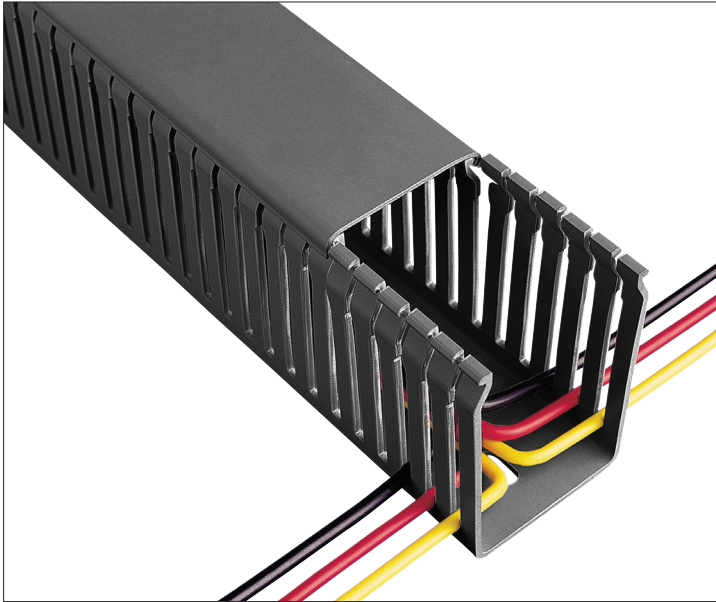

TECHNICAL SPECIFICATION • BETADUCT PVC - NARROW SLOT BLACK

DESCRIPTION

Narrow slot PVC Betaduct provides a lightweight self extinguishing cable trunking with excellent rigidity and performance characteristics. Ideal for use with slimmer terminal blocks where more access is required. It improves appearance of panels with cables out in best position. Comes in 20 sizes with 10mm slot pitching. Recommended fixing method; Betaduct rivets and washers.

APPLICATION

Used with slimmer terminal blocks where more access is required, it improves appearance of panels with cables out in best position. For use when bundles, cables and wires need supporting in control panels, distribution boards and switchgear. Ideal for all panel building applications.

SPECIFICATION

Material:	Self-extinguishing PVC
Colour Options:	Black
Service Temperature Range:	-15°C to +60°C
Flammability:	UL94 V-O Rated Material

Standards: Base slots to DIN 43659. CE, RoHS, UL E161178A & Lloyds Register Approved.

TECHNICAL SPECIFICATION • BETADUCT PVC - NARROW SLOT BLACK

FEATURES	BENEFITS
Rigid PVC material	Self-extinguishing PVC.
Narrow finger design	Provides closer spacing for use with high density applications.
Restricted slot design	Saves time during installation, once wires are installed they will remain in the slot with or without cover.
Non-slip cover	Once installed lid will not slip. Easy clip-on assembly and disassembly.
Base slots to DIN 43659	Staggered mounting holes, conforms to DIN standard.
Score line at base of each slot	To facilitate a clean, precise break off.
Smooth round edges	Free from burrs or sharp edges that could lead to abrasions on hands and cables.
Associated cutting tools: EDNT 1, EDC 1.	For clean, precise cutting of trunking fingers.