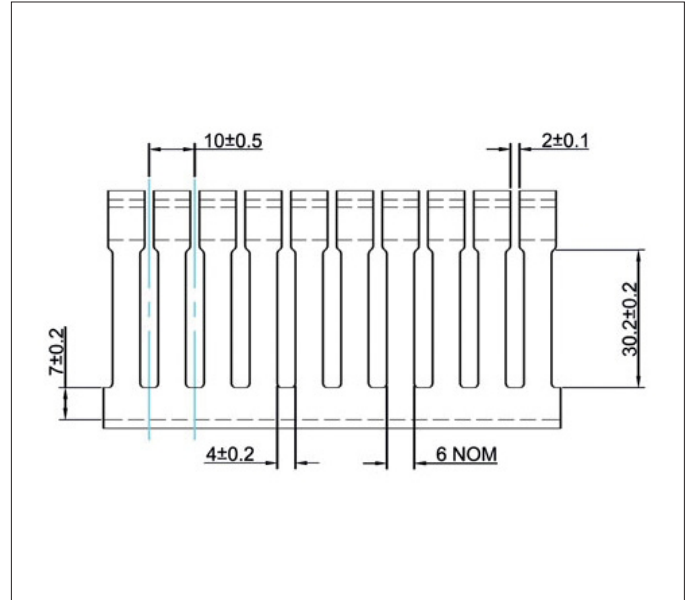

TECHNICAL SPECIFICATION • BETADUCT PVC - NARROW SLOT BLACK

DESCRIPTION

Narrow slot PVC Betaduct provides a lightweight self extinguishing cable trunking with excellent rigidity and performance characteristics. Ideal for use with slimmer terminal blocks where more access is required. It improves appearance of panels with cables out in best position. Comes in 20 sizes with 10mm slot pitching. Recommended fixing method; Betaduct rivets and washers.

PART NUMBERS & SIZES

PART NO. BLACK NARROW SLOT	NOMINAL SIZE INNER (WxH) mm	NOMINAL SIZE OUTER (WxH) mm	PACK QTY (METRES)
10490018	19 x 50	25 x 53	24
10490022	25 x 37.5	29 x 41	24
10490023	25 x 50	29 x 54	24
10490024	25 x 75	29 x 79	16
10490025	25 x 100	30 x 105	16
10490032	37.5 x 37.5	41 x 41	24
10490033	37.5 x 50	41 x 54	16
10490034	37.5 x 75	41 x 79	16
10490035	37.5 x 100	43 x 105	16
10490052	50 x 37.5	56 x 41	16
10490053	50 x 50	54 x 54	16
10490054	50 x 75	55 x 79	16
10490055	50 x 100	56 x 105	8
10490072	75 x 37.5	80 x 41	16
10490073	75 x 50	78 x 54	16
10490074	75 x 75	80 x 80	16
10490075	75 x 100	80 x 105	8
10490103	100 x 50	107 x 54	8
10490104	100 x 75	107 x 80	8
10490105	100 x 100	107 x 104	8