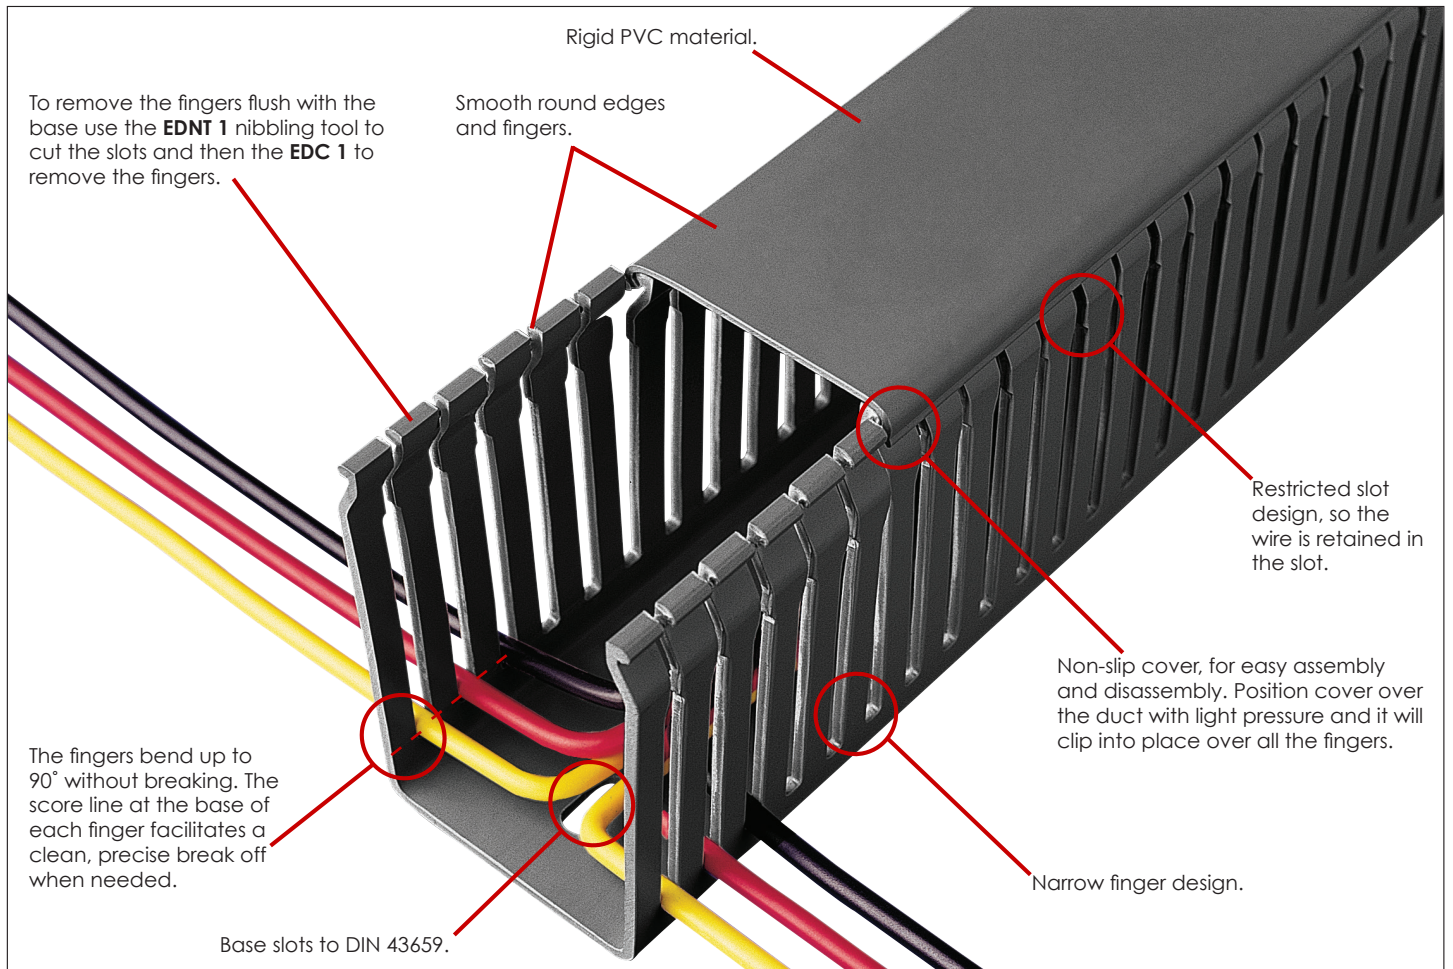

TECHNICAL SPECIFICATION • BETADUCT PVC - NARROW SLOT BLACK

DESCRIPTION

Narrow slot PVC Betaduct provides a lightweight self extinguishing cable trunking with excellent rigidity and performance characteristics. Ideal for use with slimmer terminal blocks where more access is required. It improves appearance of panels with cables out in best position. Comes in 20 sizes with 10mm slot pitching. Recommended fixing method; Betaduct rivets and washers.

APPLICATION

Used with slimmer terminal blocks where more access is required, it improves appearance of panels with cables out in best position. For use when bundles, cables and wires need supporting in control panels, distribution boards and switchgear. Ideal for all panel building applications.

SPECIFICATION

Material:	Self-extinguishing PVC
Colour Options:	Black
Service Temperature Range:	-15°C to +60°C
Flammability:	UL94 V-O Rated Material

Standards: Base slots to DIN 43659. CE, RoHS, UL E161178A & Lloyds Register Approved.

TECHNICAL SPECIFICATION • BETADUCT PVC - NARROW SLOT BLACK

FEATURES	BENEFITS
Rigid PVC material	Self-extinguishing PVC.
Narrow finger design	Provides closer spacing for use with high density applications.
Restricted slot design	Saves time during installation, once wires are installed they will remain in the slot with or without cover.
Non-slip cover	Once installed lid will not slip. Easy clip-on assembly and disassembly.
Base slots to DIN 43659	Staggered mounting holes, conforms to DIN standard.
Score line at base of each slot	To facilitate a clean, precise break off.
Smooth round edges	Free from burrs or sharp edges that could lead to abrasions on hands and cables.
Associated cutting tools: EDNT 1, EDC 1.	For clean, precise cutting of trunking fingers.