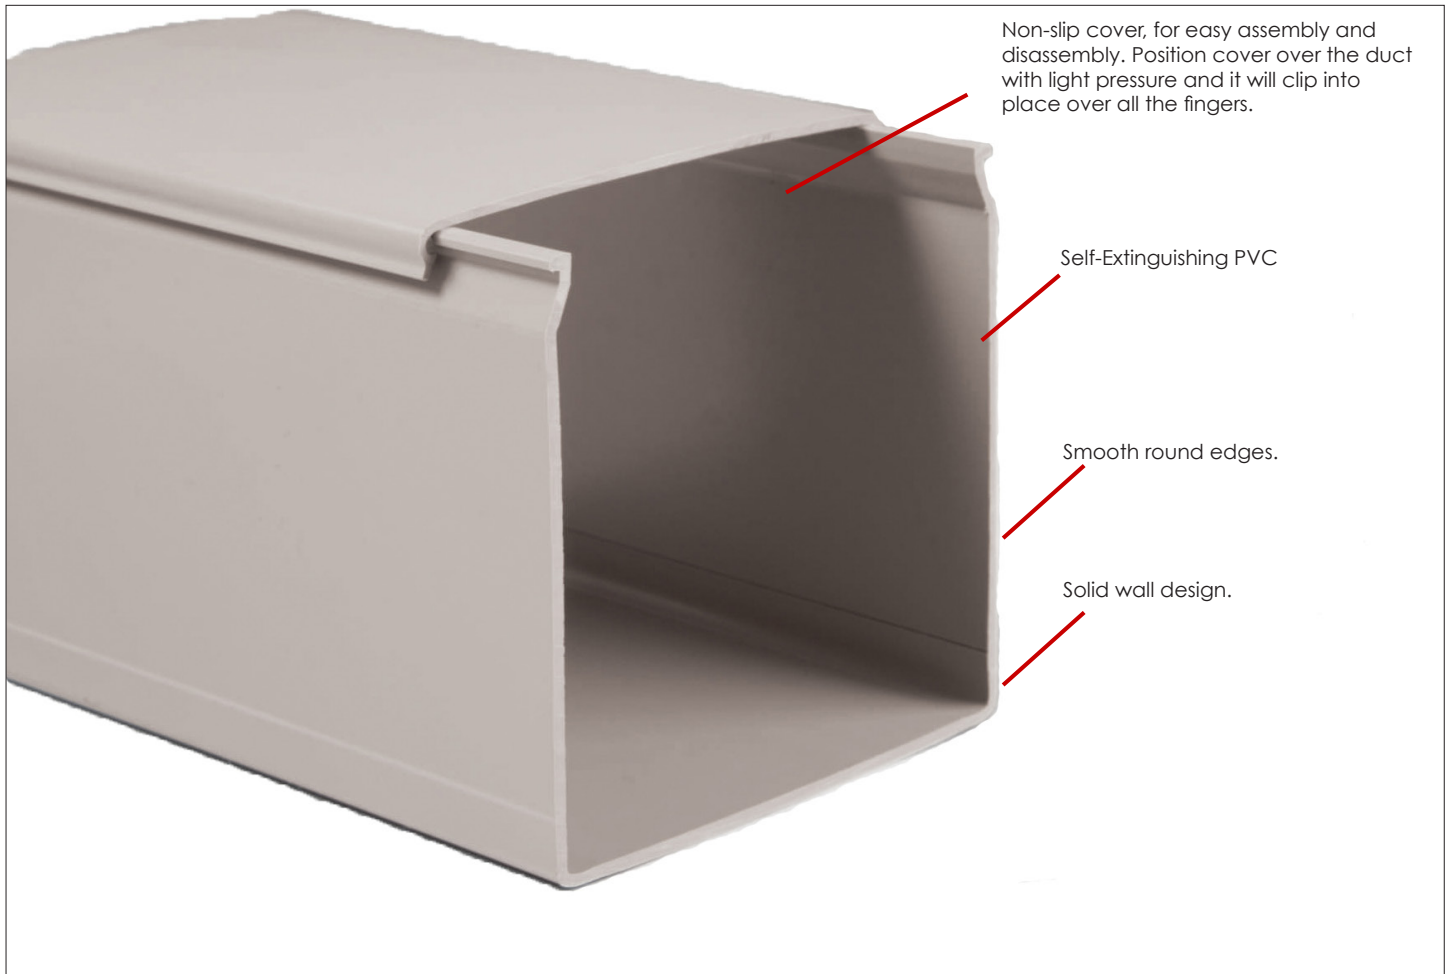

TECHNICAL SPECIFICATION • BETADUCT PVC - SOLID WALL GREY

DESCRIPTION

Solid Wall PVC Betaduct provides a lightweight self-extinguishing cable trunking with excellent rigidity and performance characteristics. Solid wall design fully encloses cables providing maximum protection. Available in 25 sizes. Recommended fixing method; Betaduct rivets and washers.

APPLICATION

Ideal for use where little or no breakouts are required when bundles, cables and wires need supporting in control panels, distribution boards and switchgear. Ideal for all panel building applications.

SPECIFICATION

Material:	Self-extinguishing PVC
Colour Options:	Grey RAL 7030
Service Temperature Range:	-15°C to +60°C
Flammability:	UL94 V-O Rated Material
Standards:	Base slots to DIN 43659. CE, RoHS, UL E161178A & Lloyds Register Approved.

TECHNICAL SPECIFICATION • BETADUCT PVC - SOLID WALL GREY

FEATURES	BENEFITS
Self-Extinguishing PVC Material	<i>Rigid, quality self-extinguishing PVC material.</i>
Solid wall design	<i>Solid wall design fully encloses cables providing maximum protection and aesthetics.</i>
Non-slip cover	<i>Once installed lid will not slip. Easy clip-on assembly and disassembly.</i>
Smooth round edges	<i>Free from burrs or sharp edges that could lead to abrasions on hands and cables.</i>