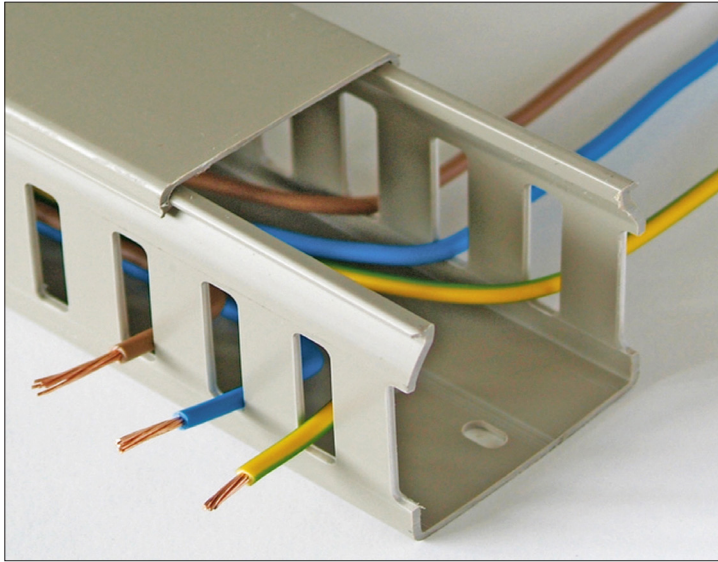

TECHNICAL SPECIFICATION • BETADUCT PVC - CLOSED SLOT GREY

DESCRIPTION

Closed slot PVC Betaduct provides a lightweight self extinguishing cable trunking with excellent rigidity and performance characteristics. It has excellent cable retention with enhanced protection for installers. It is provided in 25 sizes with 20mm slot pitching. Recommended fixing method; Betaduct rivets and washers.

APPLICATION

For use when bundles, cables and wires need supporting in control panels, distribution boards and switchgear. Ideal for all panel building applications.

SPECIFICATION

- Material:** Self-extinguishing PVC
- Colour Options:** Grey
- Service Temperature Range:** -15°C to +60°C
- Flammability:** UL94 V-O Rated Material
- Standards:** Base slots to DIN 43659. CE, RoHS, UL E161 178A & Lloyds Register Approved.

TECHNICAL SPECIFICATION • BETADUCT PVC - CLOSED SLOT GREY

FEATURES	BENEFITS
Rigid PVC material	Self-extinguishing PVC.
Wide finger design	To give additional cable support. The wide fingers can be used with a range of wire and bundle sizes.
Closed slot design	Saves time during installation, once wires are installed they will remain in the slot.
Non-slip cover	Once installed lid will not slip. Easy clip-on assembly and disassembly.
Base slots to DIN 43659	Staggered mounting holes, conforms to DIN standard.
Score line at base of each slot	To facilitate a clean, precise break off.
Smooth round edges	Free from burrs or sharp edges that could lead to abrasions on hands and cables.
Associated cutting tools: EDNT 1, EDC 1.	For clean, precise cutting of trunking fingers.