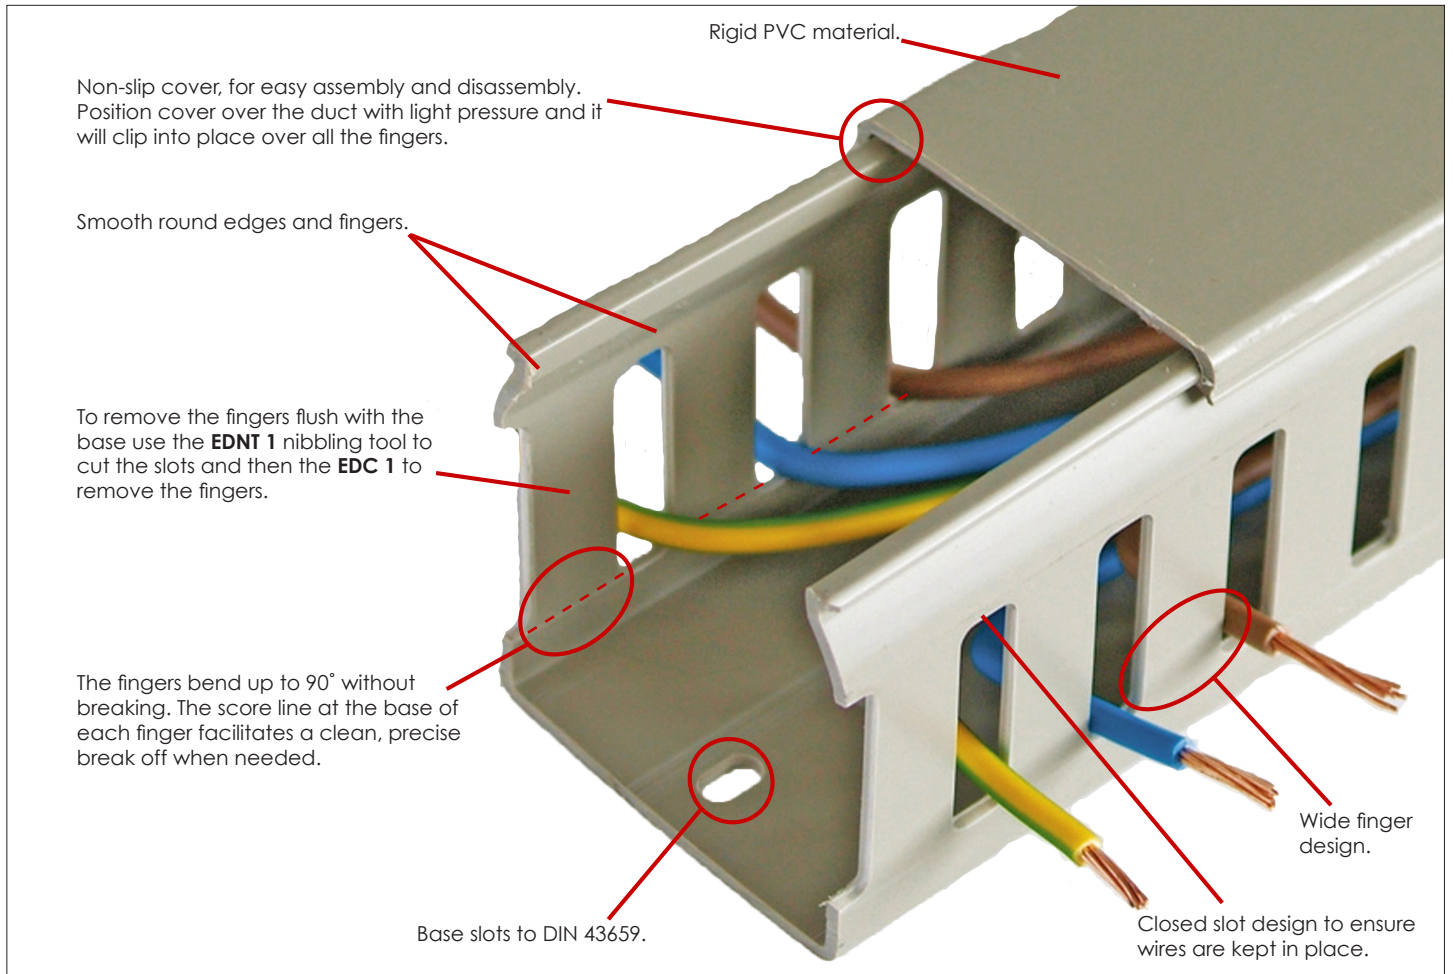

TECHNICAL SPECIFICATION • BETADUCT PVC - CLOSED SLOT GREY

DESCRIPTION

Closed slot PVC Betaduct provides a lightweight self extinguishing cable trunking with excellent rigidity and performance characteristics. It has excellent cable retention with enhanced protection for installers. It is provided in 25 sizes with 20mm slot pitching. Recommended fixing method; Betaduct rivets and washers.

APPLICATION

For use when bundles, cables and wires need supporting in control panels, distribution boards and switchgear. Ideal for all panel building applications.

SPECIFICATION

- Material:** Self-extinguishing PVC
- Colour Options:** Grey
- Service Temperature Range:** -15°C to +60°C
- Flammability:** UL94 V-O Rated Material
- Standards:** Base slots to DIN 43659. CE, RoHS, UL E161 178A & Lloyds Register Approved.

TECHNICAL SPECIFICATION • BETADUCT PVC - CLOSED SLOT GREY

FEATURES	BENEFITS
Rigid PVC material	Self-extinguishing PVC.
Wide finger design	To give additional cable support. The wide fingers can be used with a range of wire and bundle sizes.
Closed slot design	Saves time during installation, once wires are installed they will remain in the slot.
Non-slip cover	Once installed lid will not slip. Easy clip-on assembly and disassembly.
Base slots to DIN 43659	Staggered mounting holes, conforms to DIN standard.
Score line at base of each slot	To facilitate a clean, precise break off.
Smooth round edges	Free from burrs or sharp edges that could lead to abrasions on hands and cables.
Associated cutting tools: EDNT 1, EDC 1.	For clean, precise cutting of trunking fingers.