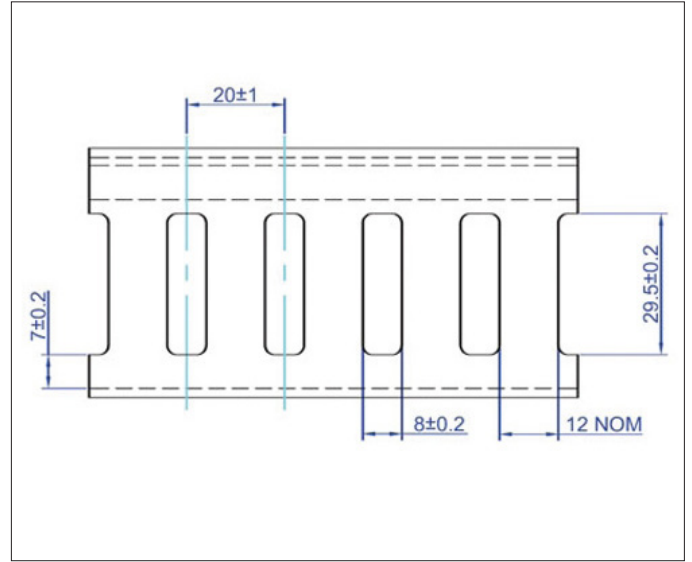

TECHNICAL SPECIFICATION • BETADUCT PVC - CLOSED SLOT GREY

DESCRIPTION

Closed slot PVC Betaduct provides a lightweight self extinguishing cable trunking with excellent rigidity and performance characteristics. It has excellent cable retention with enhanced protection for installers. It is provided in 25 sizes with 20mm slot pitching. Recommended fixing method; Betaduct rivets and washers.

PART NUMBERS & SIZES

PART NO. GREY CLOSED SLOT	NOMINAL SIZE INNER (WxH) mm	NOMINAL SIZE OUTER (WxH) mm	PACK QTY (METRES)
10460011	15 x 15	17 x 17	48
10460018	19 x 50	25 x 53	24
10460021	25 x 20	29 x 23	24
10460022	25 x 37.5	29 x 41	24
10460023	25 x 50	29 x 54	24
10460024	25 x 75	29 x 79	16
10460025	25 x 100	30 x 105	16
10460032	37.5 x 37.5	37.5 x 37.5	24
10460033	37.5 x 50	41 x 54	16
10460034	37.5 x 75	39 x 79	16
10460035	37.5 x 100	43 x 105	16
10460051	50 x 25	54 x 28	24
10460052	50 x 37.5	54 x 41	16
10460053	50 x 50	54 x 54	16
10460054	50 x 75	55 x 79	16
10460055	50 x 100	56 x 105	8
10460072	75 x 37.5	78 x 41	16
10460073	75 x 50	78 x 54	16
10460074	75 x 75	80 x 80	16
10460075	75 x 100	80 x 105	8
10460103	100 x 50	107 x 54	8
10460104	100 x 75	107 x 80	8
10460105	100 x 100	107 x 105	8
10460106	100 x 125	107 x 130	8
10460124	125 x 75	131 x 78	8