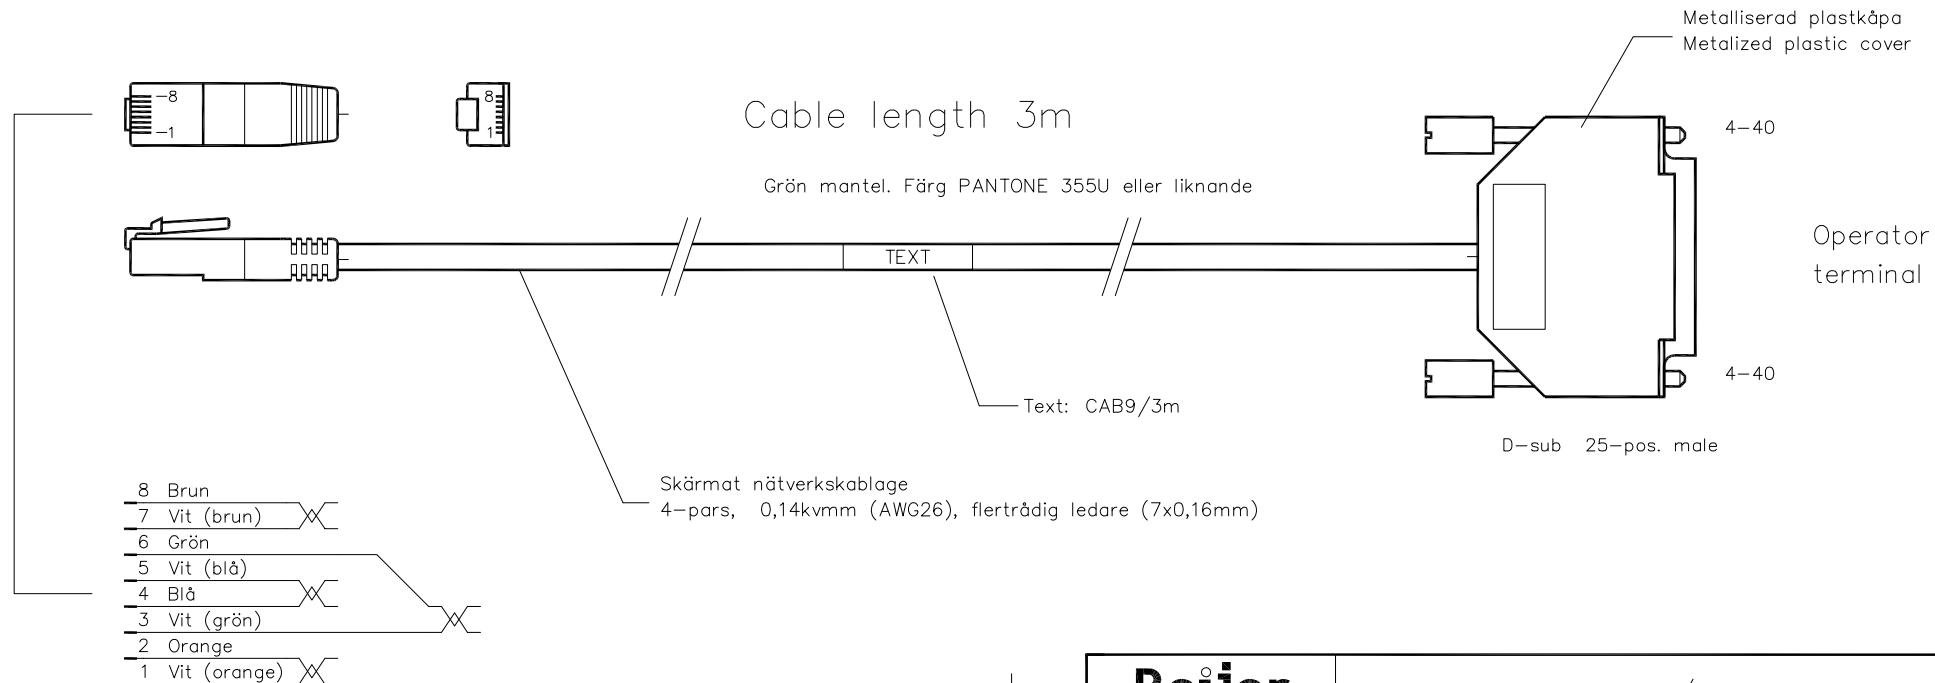

RS-422

RS-422

Beijer ELECTRONICS		Cable CAB9/3m					
Drawn	Date	App.	Revision	Revision date	Page	Next page	Drawing No.
EAN	1999-10-08		-	2000-07-24	1	-	S-03320