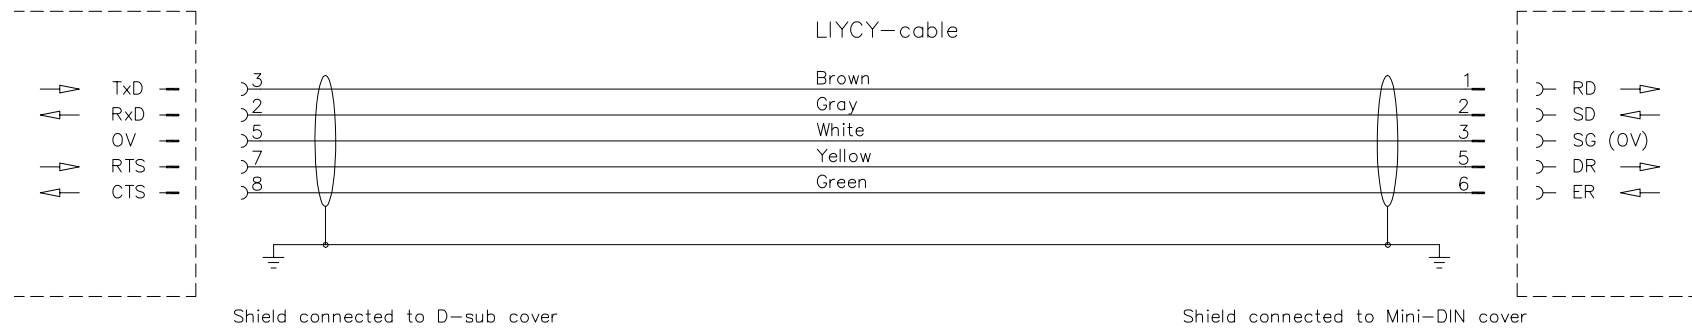

RS-232

RS-232

Operator terminal

Melsec Qn CPU

A3

Beijer
ELECTRONICS

Cable CAB34
Cable between Qn CPU and operator terminal

Drawn	Date	App.	Revision	Revision date	Page	Next page	Drawing No.
PHR	2004-11-08		-	-	1	-	K-05404