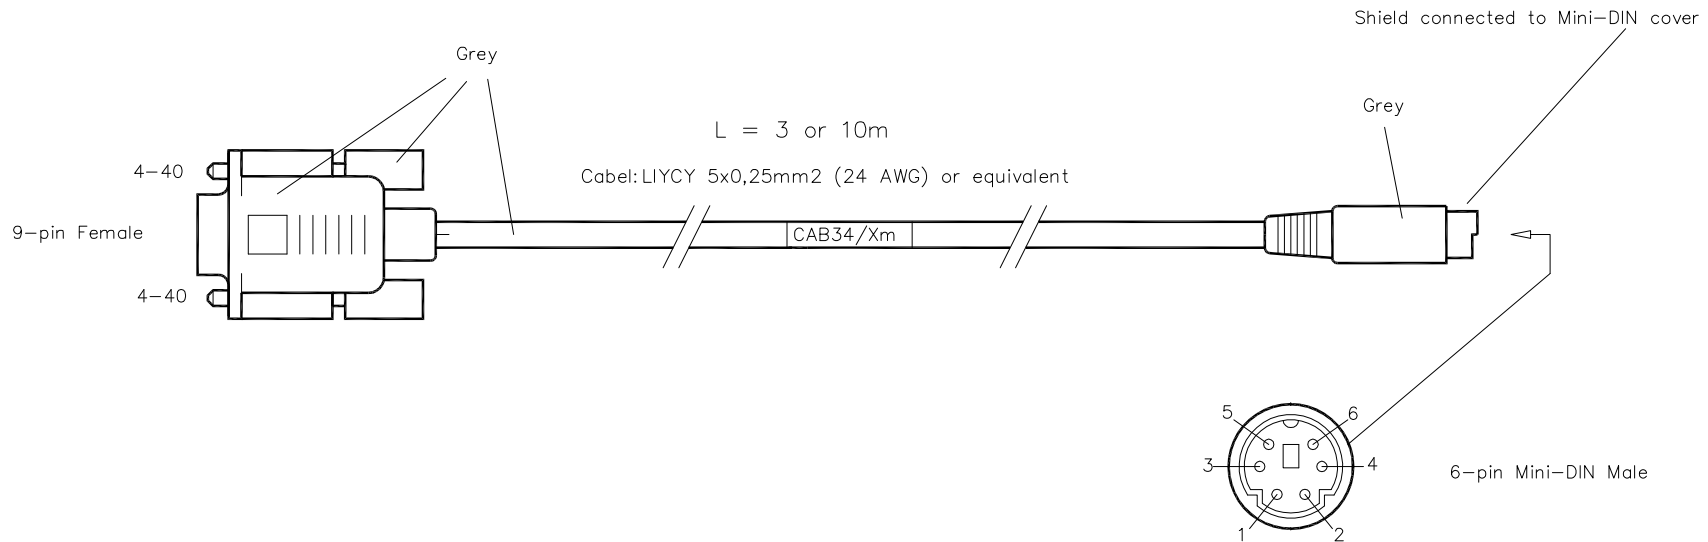

RS-232

RS-232

Operator terminal

Melsec Qn CPU

A3

Beijer
ELECTRONICS

Cable CAB34
Cable between Qn CPU and operator terminal

Drawn	Date	App.	Revision	Revision date	Page	Next page	Drawing No.
PHR	2004-11-08		-	-	1	-	K-05404