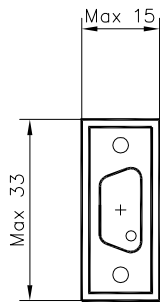

RS-232

RS-232

Operator terminal

Melsec Qn CPU

A3

Beijer
ELECTRONICS

Cable CAB34
Cable between Qn CPU and operator terminal

Drawn	Date	App.	Revision	Revision date	Page	Next page	Drawing No.
PHR	2004-11-08		-	-	1	-	K-05404