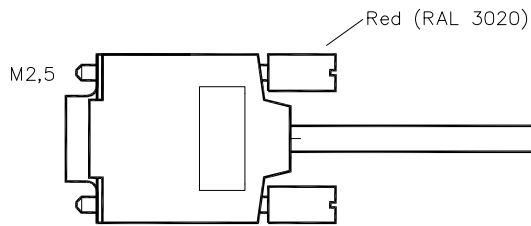

RS-232

9-pin D-sub Male

Shield connected to D-sub cover

RS-232

9-pin D-sub Female

Shield connected to D-sub cover

Omron PLC

Cable: LIYCY 3x0,25mm² (24AWG)
Length: 3 m

Text
Text: CAB32/3m

OPERATOR terminal

Ej angivna toleranser
enl. SMS 715 Medel

A3

		Cable CAB32/3m	
Drawn	Date	App.	Revision
PHR	2004-11-08		
		Revision date	
Page	Next page	Drawing No.	
1	-	K-05402	