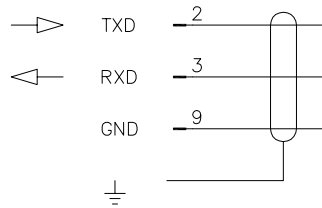

RS-232

9-pin D-sub Male

Shield connected to D-sub cover

RS-232

9-pin D-sub Female

Shield connected to D-sub cover

Omron PLC

Cable: LIYCY 3x0,25mm² (24AWG)
Length: 3 m

Text
Text: CAB32/3m

OPERATOR terminal

Ej angivna toleranser
enl. SMS 715 Medel

A3

		Cable CAB32/3m	
Drawn	Date	App.	Revision
PHR	2004-11-08		
		Revision date	
Page	Next page	Drawing No.	
1	-	K-05402	