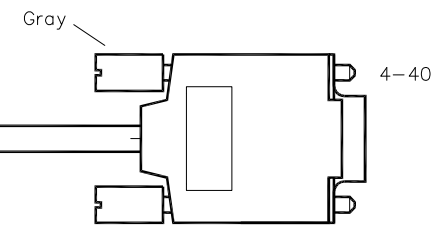

RS-232

9-pin D-sub Male

Shield connected to D-sub cover

RS-232

9-pin D-sub Female

Shield connected to D-sub cover

Omron PLC

Cable: LIYCY 3x0,25mm² (24AWG)
Length: 3 m

Text
Text: CAB32/3m

OPERATOR terminal

Ej angivna toleranser
enl. SMS 715 Medel

A3

		Cable CAB32/3m	
Drawn	Date	App.	Revision
PHR	2004-11-08		
		Revision date	
Page	Next page	Drawing No.	
1	-	K-05402	