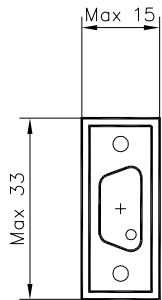

RS-232

9-pin D-sub Male

Shield connected to D-sub cover

RS-232

9-pin D-sub Female

Shield connected to D-sub cover

Omron PLC

Cable: LIYCY 3x0,25mm² (24AWG)
Length: 3 m

Text
Text: CAB32/3m

OPERATOR terminal

Ej angivna toleranser
enl. SMS 715 Medel

A3

		Cable CAB32/3m	
Drawn	Date	App.	Revision
PHR	2004-11-08		
		Revision date	
Page	Next page	Drawing No.	
1	-	K-05402	