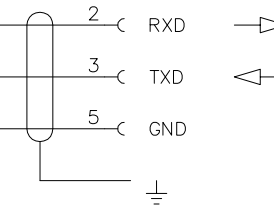

RS-232

9-pin D-sub Male

Shield connected to D-sub cover

RS-232

9-pin D-sub Female

Shield connected to D-sub cover

Omron PLC

Cable: LIYCY 3x0,25mm² (24AWG)
Length: 3 m

Text
Text: CAB32/3m

OPERATOR terminal

Ej angivna toleranser
enl. SMS 715 Medel

A3

		Cable CAB32/3m	
Drawn	Date	App.	Revision
PHR	2004-11-08		
		Revision date	
Page	Next page	Drawing No.	
1	-	K-05402	