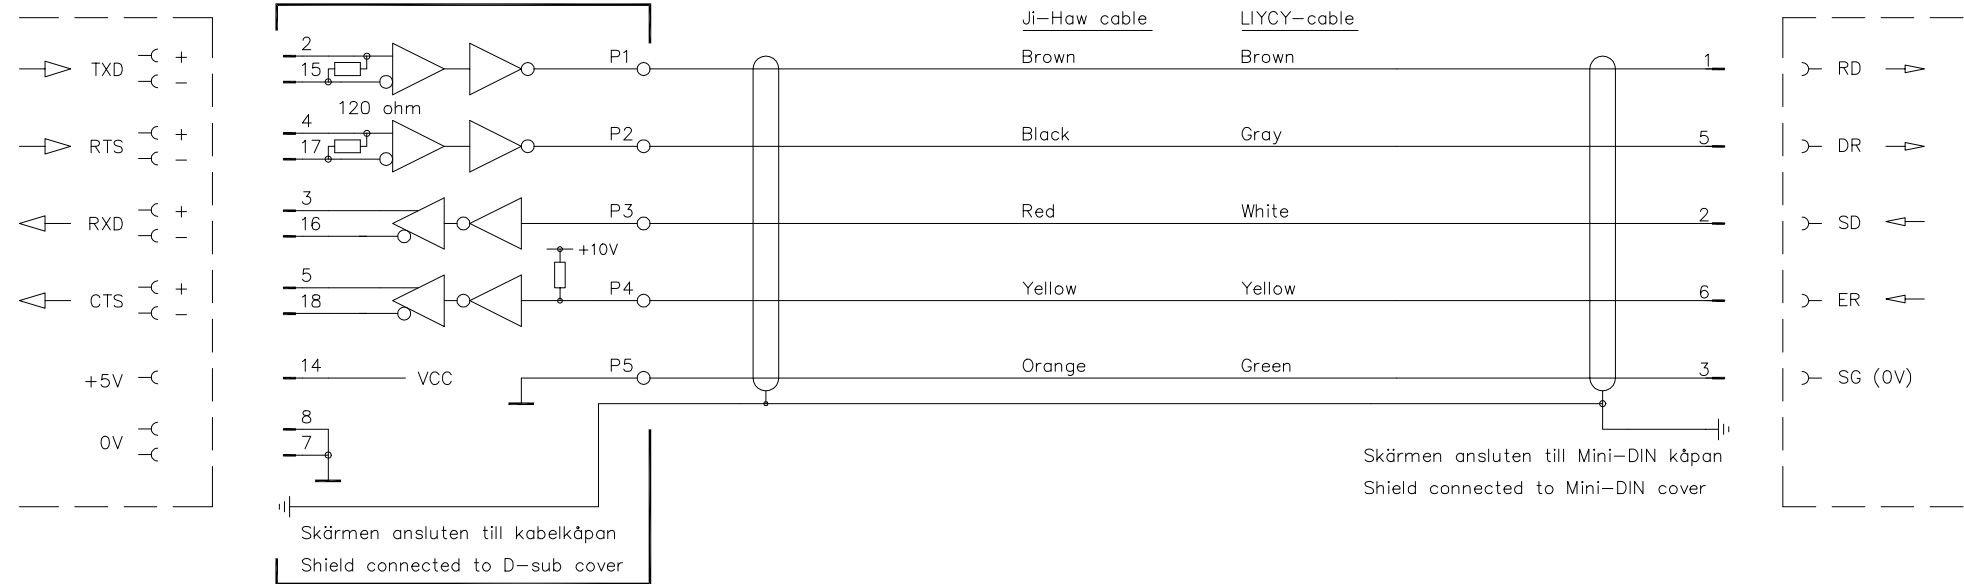

RS-422

RS-232

Operator terminal

Operator terminal

Melsec Qn CPU

Drawn to
scale 1:1

		Principschema		CAB17				
		Drawn	Date	App.	Revision	Revision date	Page	Next page
API	2001-04-05		-	2002-09-03	1	-		S-03365