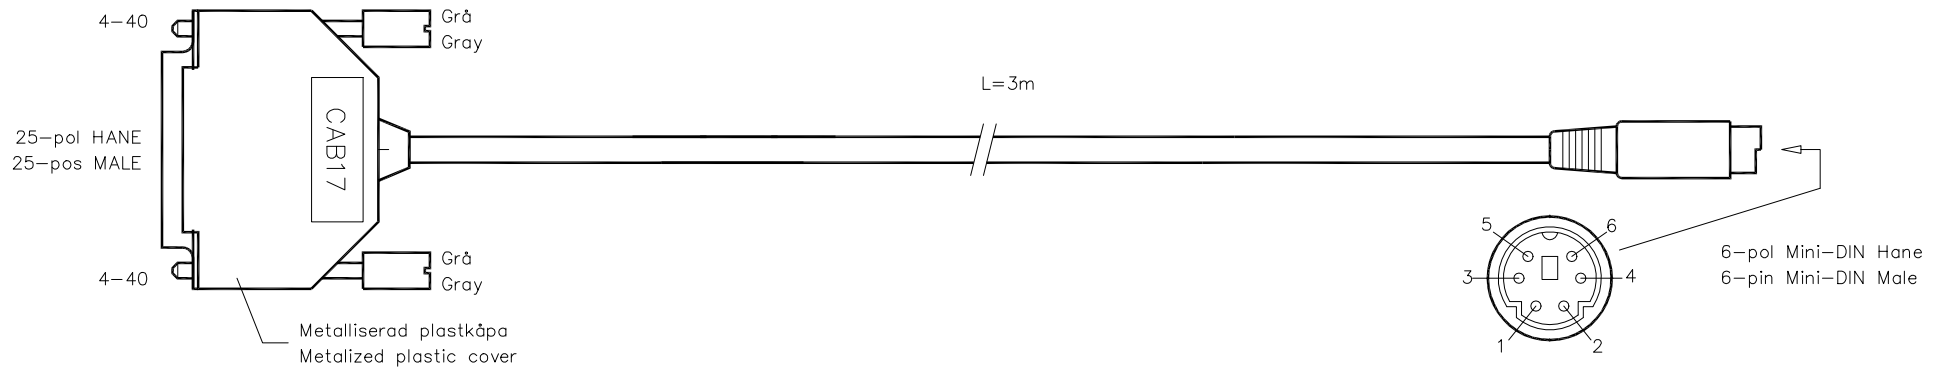

RS-422

RS-232

Operator terminal

Operator terminal

Melsec Qn CPU

Drawn to
scale 1:1

		Principschema		CAB17				
		Drawn	Date	App.	Revision	Revision date	Page	Next page
API	2001-04-05		-	2002-09-03	1	-		S-03365