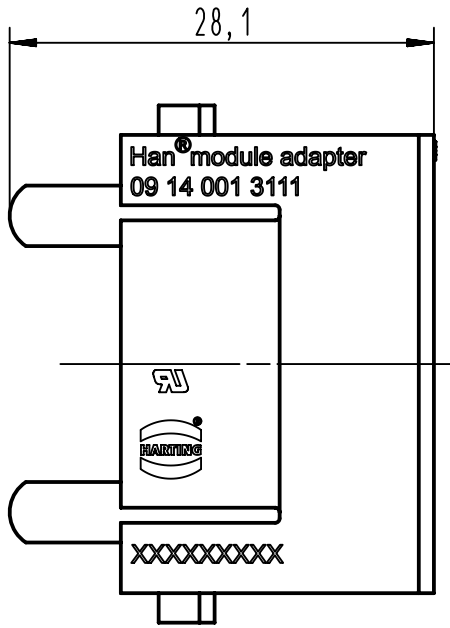

1 2 3 4 5 6

A

B

C

D

	All Dimensions in mm Original Size DIN A4		Scale 2:1	Free size tol.		Ref.		
						Sub.		
	All rights reserved Department EL PD - DE		Created by HOLLERT	Inspected by BERGHORN	Standardisation SCHMIDTM	Date 2013-03-19	State Final Release	
	HARTING Electric GmbH & Co. KG D-32339 Espelkamp		Title Han module adapter, female				Doc-Key / ECM-Nr. 100512392/UGD/001/C 500000060095	
			Type TB	Number 09 14 001 3111			Rev. C	Page 1/1