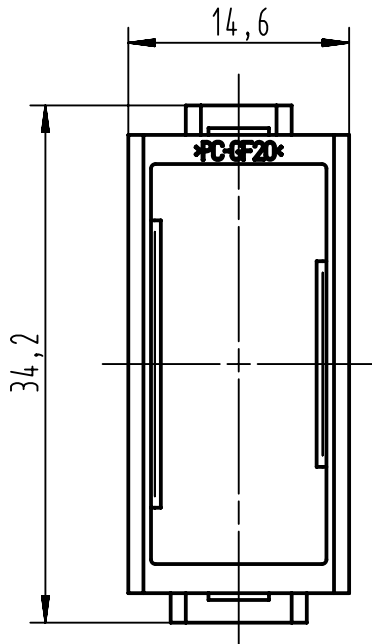

1 2 3 4 5 6

A

B

C

D

	All Dimensions in mm Original Size DIN A4		Scale 2:1	Free size tol.		Ref.		
						Sub.		
	All rights reserved Department EL PD - DE		Created by HOLLERT	Inspected by BERGHORN	Standardisation SCHMIDTM	Date 2013-03-19	State Final Release	
	HARTING Electric GmbH & Co. KG D-32339 Espelkamp		Title Han module adapter, female				Doc-Key / ECM-Nr. 100512392/UGD/001/C 500000060095	
			Type TB	Number 09 14 001 3111			Rev. C	Page 1/1