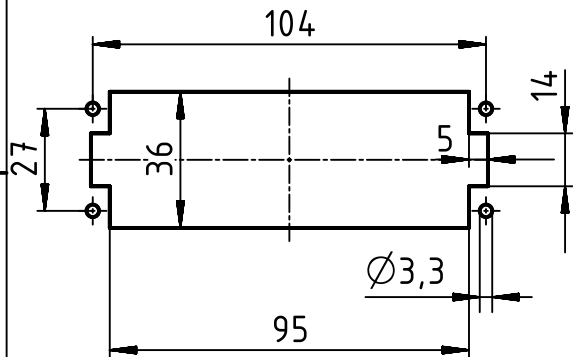

panel cut out 1:2

	All Dimensions in mm Original Size DIN A4		Scale 1:1	Free size tol.		Ref.	
			Created by MOELLERLI	Inspected by RUETERA	Standardisation TIEMANNA	Date 2016-04-11	State Final Release
All rights reserved Department EL PD - DE		Title Han 24ES Press - F				Doc-Key / ECM-Nr. 100616966/UGD/001/B 500000103088	
HARTING Electric GmbH & Co. KG D-32339 Espelkamp		Type TB	Number 09 33 024 2748			Rev. B	Page 1/1