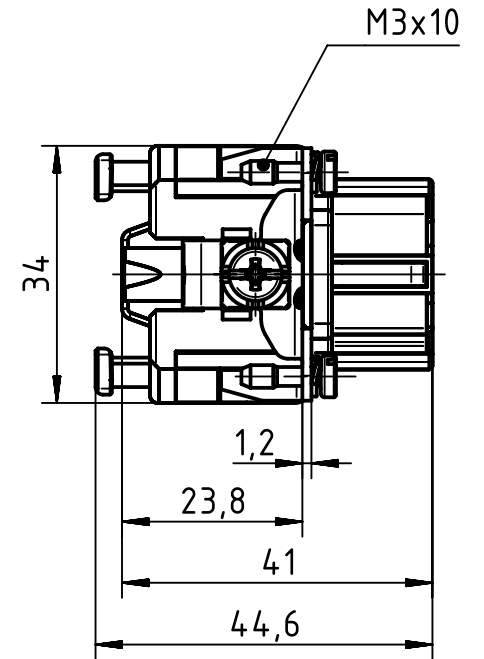

panel cut out 1:2

	All Dimensions in mm Original Size DIN A4		Scale 1:1	Free size tol.		Ref.	
			Created by MOELLERLI	Inspected by RUETERA	Standardisation TIEMANNA	Date 2016-04-11	State Final Release
All rights reserved Department EL PD - DE		Title Han 24ES Press - F				Doc-Key / ECM-Nr. 100616966/UGD/001/B 500000103088	
HARTING Electric GmbH & Co. KG D-32339 Espelkamp		Type TB	Number 09 33 024 2748			Rev. B	Page 1/1