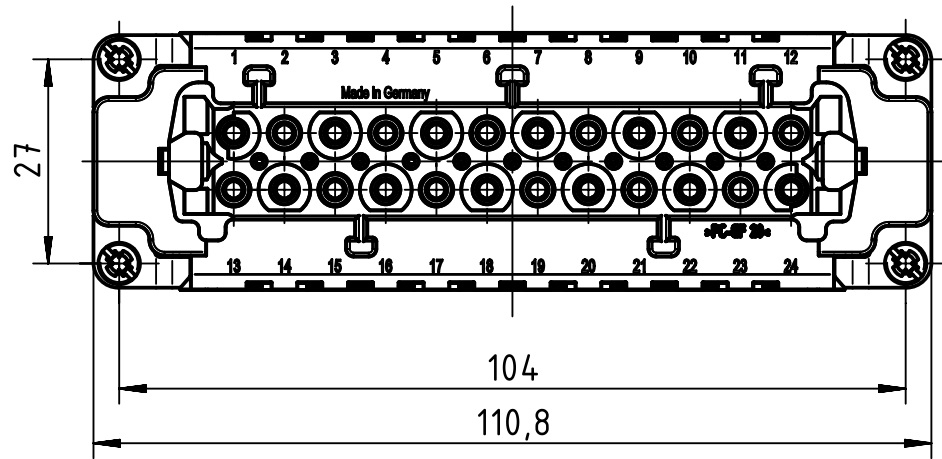

panel cut out 1:2

	All Dimensions in mm Original Size DIN A4		Scale 1:1	Free size tol.		Ref.	
			Created by MOELLERLI	Inspected by RUETERA	Standardisation TIEMANNA	Date 2016-04-11	State Final Release
All rights reserved Department EL PD - DE		Title Han 24ES Press - F				Doc-Key / ECM-Nr. 100616966/UGD/001/B 500000103088	
HARTING Electric GmbH & Co. KG D-32339 Espelkamp		Type TB	Number 09 33 024 2748			Rev. B	Page 1/1