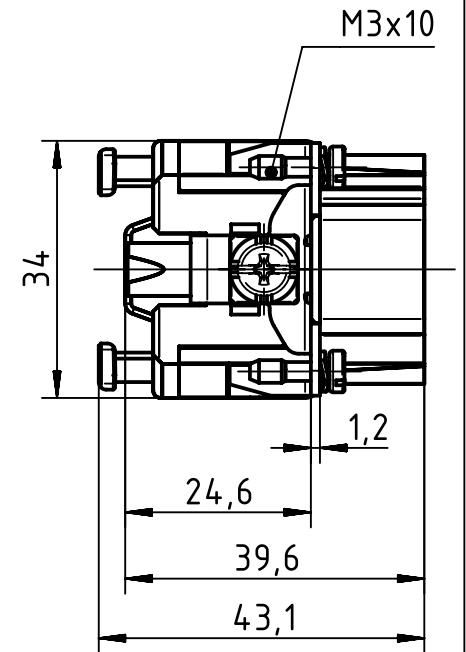

panel cut out 1:2

	All rights reserved Department EL PD - DE HARTING Electric GmbH & Co. KG D-32339 Espelkamp	All Dimensions in mm Original Size DIN A4		Scale 1:1	Free size tol.	Ref. Sub.
		Created by MOELLERLI	Inspected by RUETERA	Standardisation TIEMANNA	Date 2016-04-11	State Final Release
Title Han 24ES Press - M					Doc-Key / ECM-Nr. 100616676/UGD/002/B 500000103088	
Type TB			Number 09 33 024 2648		Rev. B	Page 1/1