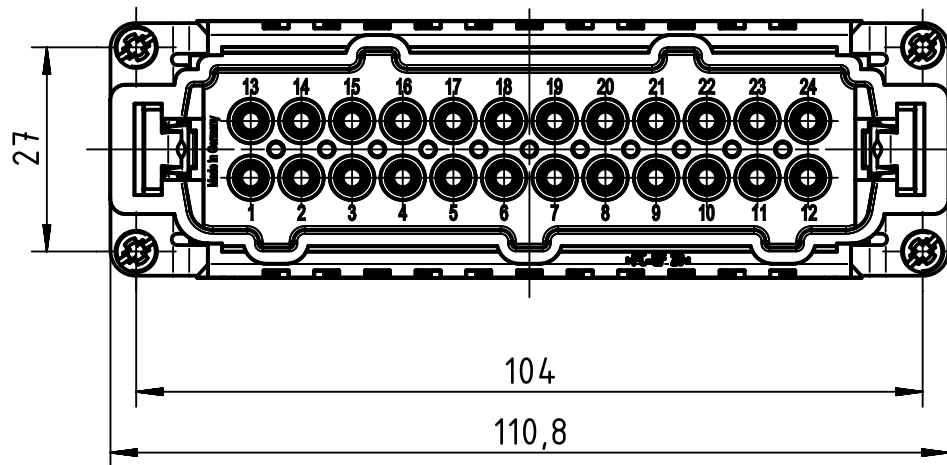

panel cut out 1:2

	All rights reserved Department EL PD - DE HARTING Electric GmbH & Co. KG D-32339 Espelkamp	All Dimensions in mm Original Size DIN A4		Scale 1:1	Free size tol.	Ref. Sub.
		Created by MOELLERLI	Inspected by RUETERA	Standardisation TIEMANNA	Date 2016-04-11	State Final Release
Title Han 24ES Press - M					Doc-Key / ECM-Nr. 100616676/UGD/002/B 500000103088	
Type TB			Number 09 33 024 2648		Rev. B	Page 1/1