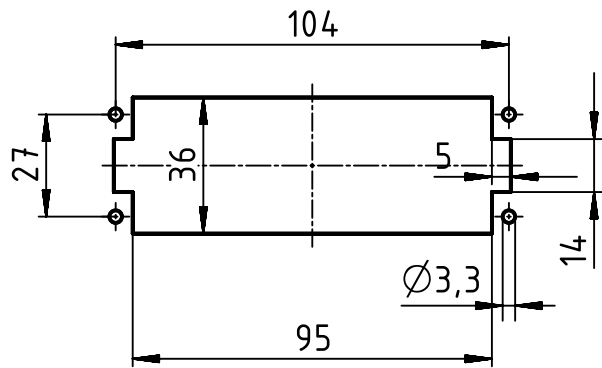

panel cut out 1:2

	All rights reserved Department EL PD - DE HARTING Electric GmbH & Co. KG D-32339 Espelkamp	All Dimensions in mm Original Size DIN A4		Scale 1:1	Free size tol.	Ref. Sub.
		Created by MOELLERLI	Inspected by RUETERA	Standardisation TIEMANNA	Date 2016-04-11	State Final Release
Title Han 24ES Press - M					Doc-Key / ECM-Nr. 100616676/UGD/002/B 500000103088	
Type TB			Number 09 33 024 2648		Rev. B	Page 1/1