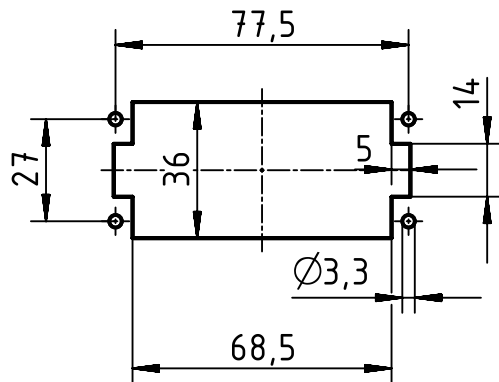

panel cut out 1:2

	All Dimensions in mm Original Size DIN A4	Scale 1:1		Free size tol.		Ref.	
		Created by MOELLERLI		Inspected by RUETERA		Standardisation TIEMANNA	
	All rights reserved Department EL PD - DE	Title Han 16ES Press - F		State Final Release		Doc-Key / ECM-Nr. 100616954/UGD/001/B 500000103088	
		HARTING Electric GmbH & Co. KG D-32339 Espelkamp		Type TB Number 09 33 016 2748		Rev. B Page 1/1	