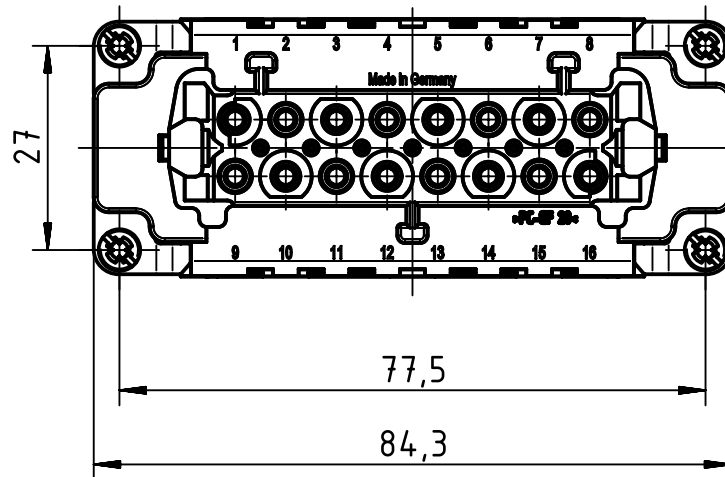

panel cut out 1:2

	All Dimensions in mm Original Size DIN A4	Scale 1:1		Free size tol.		Ref.	
		Created by MOELLERLI		Inspected by RUETERA		Standardisation TIEMANNA	
	All rights reserved Department EL PD - DE	Title Han 16ES Press - F		State Final Release		Doc-Key / ECM-Nr. 100616954/UGD/001/B 500000103088	
		HARTING Electric GmbH & Co. KG D-32339 Espelkamp		Type TB Number 09 33 016 2748		Rev. B Page 1/1	