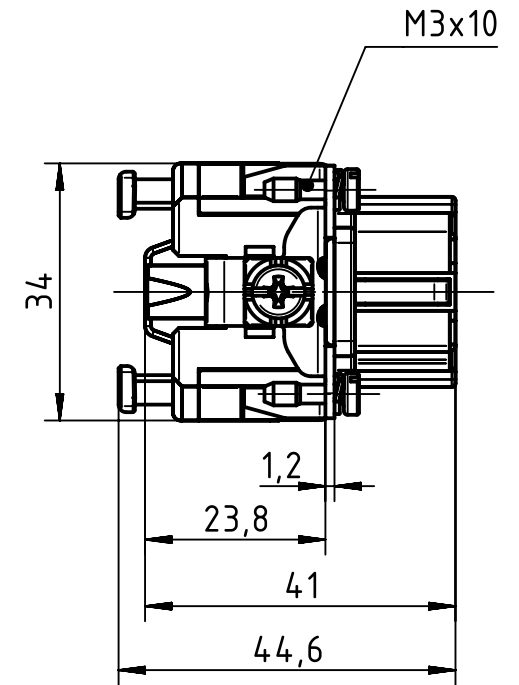

panel cut out 1:2

	All Dimensions in mm Original Size DIN A4	Scale 1:1		Free size tol.		Ref.	
		Created by MOELLERLI		Inspected by RUETERA		Standardisation TIEMANNA	
	All rights reserved Department EL PD - DE	Title Han 16ES Press - F		State Final Release		Doc-Key / ECM-Nr. 100616954/UGD/001/B 500000103088	
		HARTING Electric GmbH & Co. KG D-32339 Espelkamp		Type TB Number 09 33 016 2748		Rev. B Page 1/1	