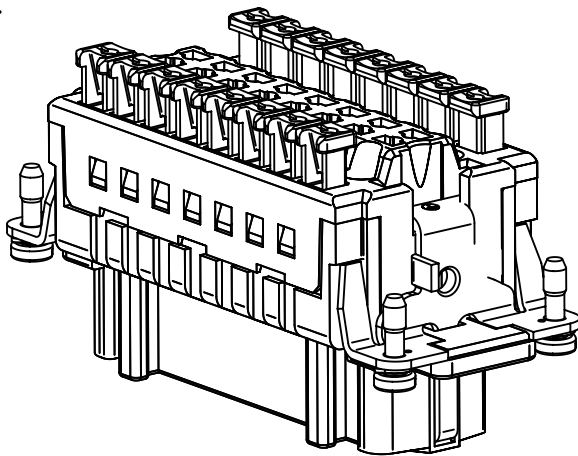

panel cut out 1:2

	All Dimensions in mm Original Size DIN A4	Scale 1:1		Free size tol.		Ref.	
		Created by MOELLERLI		Inspected by RUETERA		Standardisation TIEMANNA	
	All rights reserved Department EL PD - DE	Title Han 16ES Press - F		State Final Release		Doc-Key / ECM-Nr. 100616954/UGD/001/B 500000103088	
		HARTING Electric GmbH & Co. KG D-32339 Espelkamp		Type TB Number 09 33 016 2748		Rev. B Page 1/1	