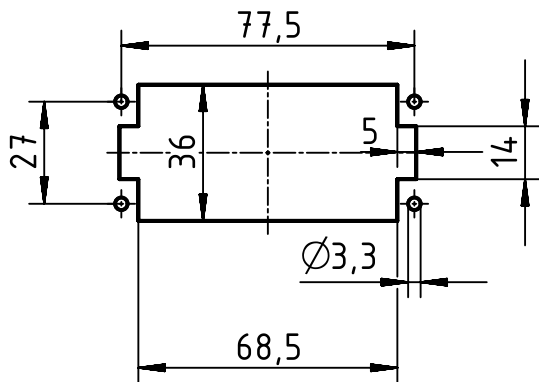

panel cut out 1:2

	All rights reserved Department EL PD - DE HARTING Electric GmbH & Co. KG D-32339 Espelkamp	All Dimensions in mm Original Size DIN A4		Scale 1:1	Free size tol.	Ref. Sub.
		Created by MOELLERLI	Inspected by RUETERA	Standardisation TIEMANNA	Date 2016-04-11	State Final Release
Title Han 16ES Press - M						Rev. B
Type TB				Number 09 33 016 2648		Page 1/1