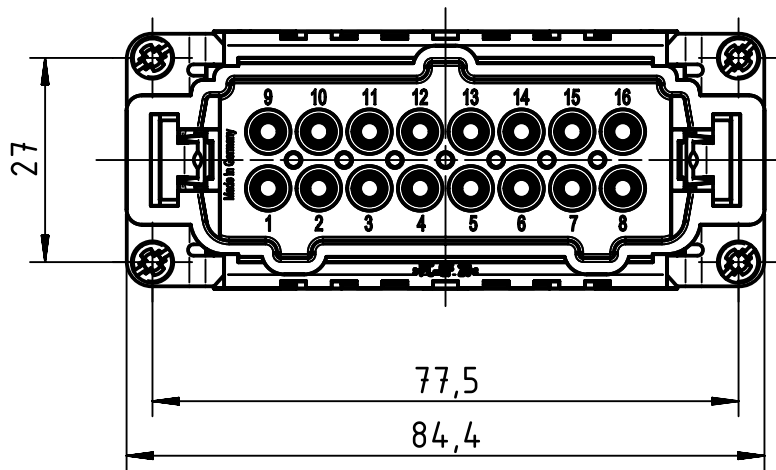

panel cut out 1:2

	All rights reserved Department EL PD - DE HARTING Electric GmbH & Co. KG D-32339 Espelkamp	All Dimensions in mm Original Size DIN A4		Scale 1:1	Free size tol.	Ref. Sub.
		Created by MOELLERLI	Inspected by RUETERA	Standardisation TIEMANNA	Date 2016-04-11	State Final Release
Title Han 16ES Press - M						Rev. B
Type TB				Number 09 33 016 2648		Page 1/1