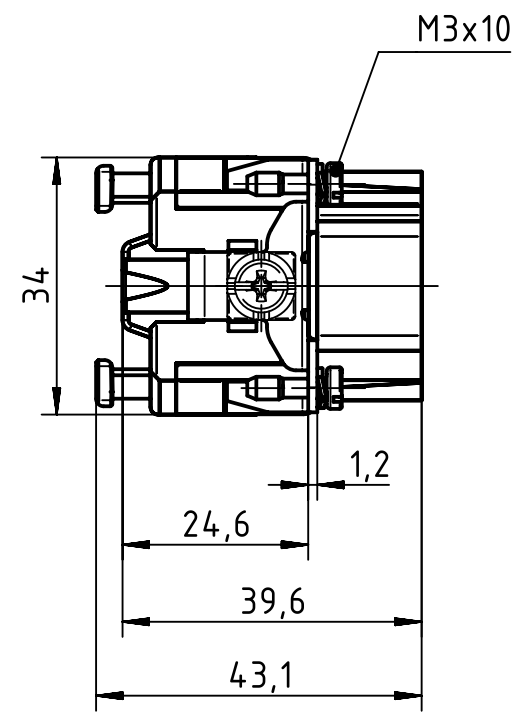

panel cut out 1:2

	All rights reserved Department EL PD - DE HARTING Electric GmbH & Co. KG D-32339 Espelkamp	All Dimensions in mm Original Size DIN A4		Scale 1:1	Free size tol.	Ref. Sub.
		Created by MOELLERLI	Inspected by RUETERA	Standardisation TIEMANNA	Date 2016-04-11	State Final Release
Title Han 16ES Press - M						Rev. B
Type TB				Number 09 33 016 2648		Page 1/1