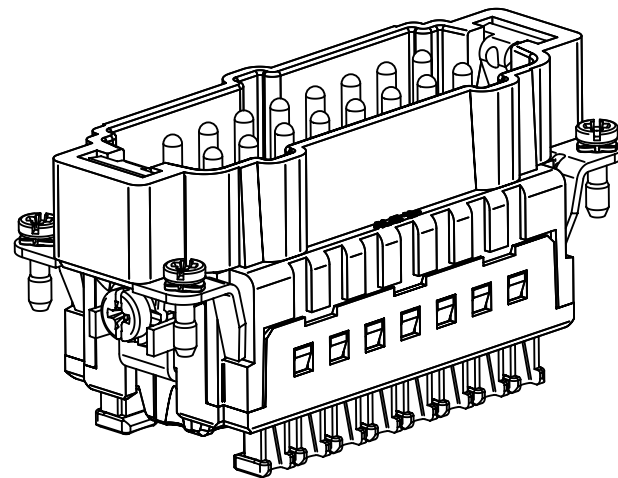

panel cut out 1:2

	All rights reserved Department EL PD - DE HARTING Electric GmbH & Co. KG D-32339 Espelkamp	All Dimensions in mm Original Size DIN A4		Scale 1:1	Free size tol.	Ref. Sub.
		Created by MOELLERLI	Inspected by RUETERA	Standardisation TIEMANNA	Date 2016-04-11	State Final Release
Title Han 16ES Press - M						Rev. B
Type TB				Number 09 33 016 2648		Page 1/1