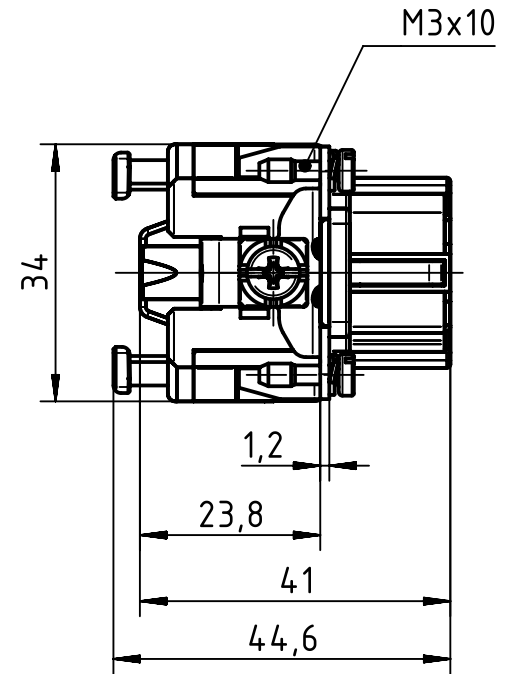

panel cut out

	All rights reserved Department EL PD - DE	All Dimensions in mm Original Size DIN A4		Scale 1:1	Free size tol.	Ref.
		Created by MOELLERLI	Inspected by RUETERA	Standardisation TIEMANNA	Date 2016-04-11	State Final Release
HARTING Electric GmbH & Co. KG D-32339 Espelkamp		Title Han 10ES Press - F			Doc-Key / ECM-Nr. 100616696/UGD/002/B 500000103088	
		Type TB	Number 09 33 010 2748		Rev. B	Page 1/1