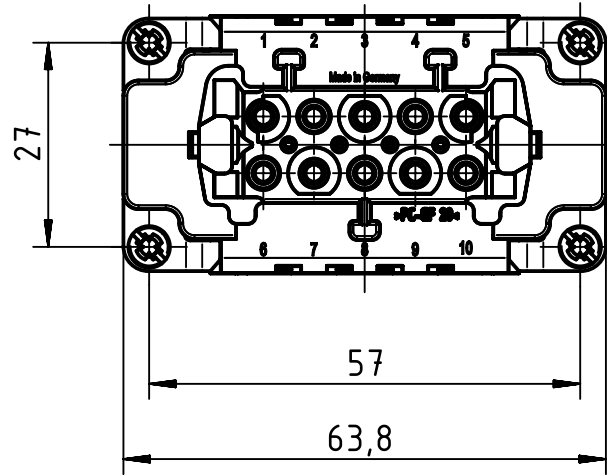

panel cut out

	All rights reserved Department EL PD - DE	All Dimensions in mm Original Size DIN A4		Scale 1:1	Free size tol.	Ref.
		Created by MOELLERLI	Inspected by RUETERA	Standardisation TIEMANNA	Date 2016-04-11	State Final Release
HARTING Electric GmbH & Co. KG D-32339 Espelkamp		Title Han 10ES Press - F			Doc-Key / ECM-Nr. 100616696/UGD/002/B 500000103088	
		Type TB	Number 09 33 010 2748		Rev. B	Page 1/1