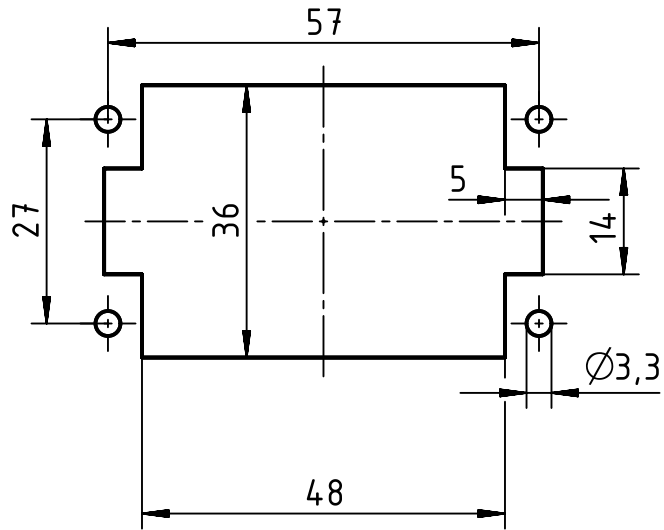

panel cut out

	All rights reserved Department EL PD - DE	All Dimensions in mm Original Size DIN A4		Scale 1:1	Free size tol.	Ref.
		Created by MOELLERLI	Inspected by RUETERA	Standardisation TIEMANNA	Date 2016-04-11	State Final Release
HARTING Electric GmbH & Co. KG D-32339 Espelkamp		Title Han 10ES Press - F			Doc-Key / ECM-Nr. 100616696/UGD/002/B 500000103088	
		Type TB	Number 09 33 010 2748		Rev. B	Page 1/1