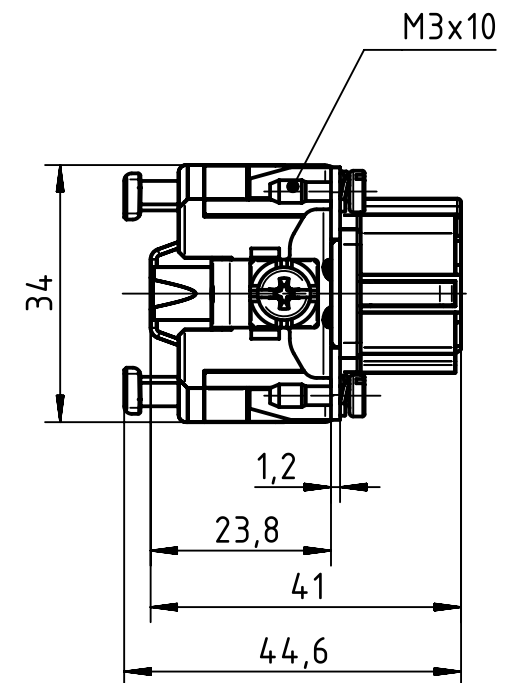

A

B

C

D

panel cut out

	All rights reserved Department EL PD - DE HARTING Electric GmbH & Co. KG D-32339 Espelkamp	All Dimensions in mm Original Size DIN A4		Scale 1:1	Free size tol.	Ref. Sub.
		Created by MOELLERLI	Inspected by RUETERA	Standardisation TIEMANNA	Date 2016-04-11	State Final Release
Title Han 6ES Press - F					Doc-Key / ECM-Nr. 100616098/UGD/001/B 500000103088	
Type TB			Number 09 33 006 2748		Rev. B	Page 1/1