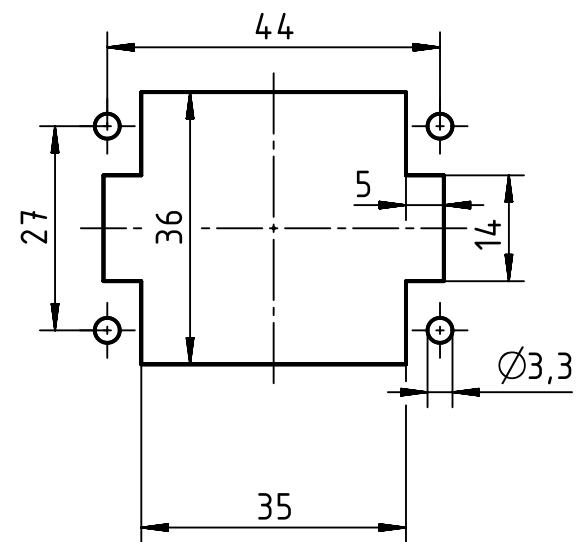

A

B

C

D

panel cut out

	All rights reserved Department EL PD - DE HARTING Electric GmbH & Co. KG D-32339 Espelkamp	All Dimensions in mm Original Size DIN A4		Scale 1:1	Free size tol.	Ref. Sub.
		Created by MOELLERLI	Inspected by RUETERA	Standardisation TIEMANNA	Date 2016-04-11	State Final Release
Title Han 6ES Press - F					Doc-Key / ECM-Nr. 100616098/UGD/001/B 500000103088	
Type TB			Number 09 33 006 2748		Rev. B	Page 1/1