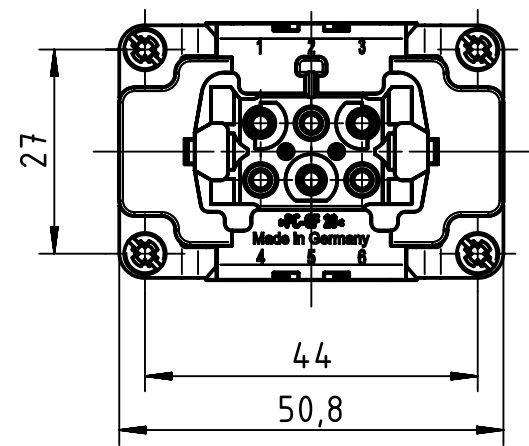

A

B

C

D

panel cut out

	All rights reserved Department EL PD - DE HARTING Electric GmbH & Co. KG D-32339 Espelkamp	All Dimensions in mm Original Size DIN A4		Scale 1:1	Free size tol.	Ref. Sub.
		Created by MOELLERLI	Inspected by RUETERA	Standardisation TIEMANNA	Date 2016-04-11	State Final Release
Title Han 6ES Press - F					Doc-Key / ECM-Nr. 100616098/UGD/001/B 500000103088	
Type TB			Number 09 33 006 2748		Rev. B	Page 1/1