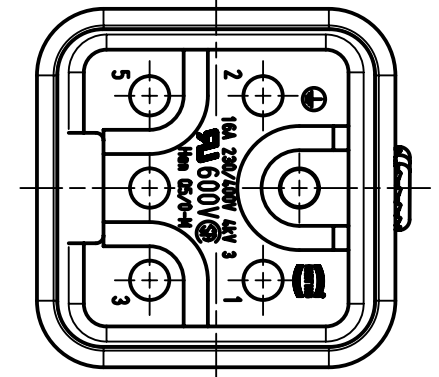

1 2 3 4 5 6

A

B

C

D

countersunk-head screw  
M3x6-4.8, enclosed separately

	All rights reserved Department EL PD - DE HARTING Electric GmbH & Co. KG D-32339 Espelkamp	All Dimensions in mm Original Size DIN A4		Scale 2:1	Free size tol.		Ref. Sub.	
		Created by PRIESTER	Inspected by RIEPE	Standardisation TIEMANNA	Date 2014-07-01	State Final Release		Doc-Key / ECM-Nr. 100125021/UGD/005/A 500000075881
			Title Han Q 5/0 Male Insert Crimp				Rev. A	
			Type TB		Number 09 12 005 3001		Page 1/1	