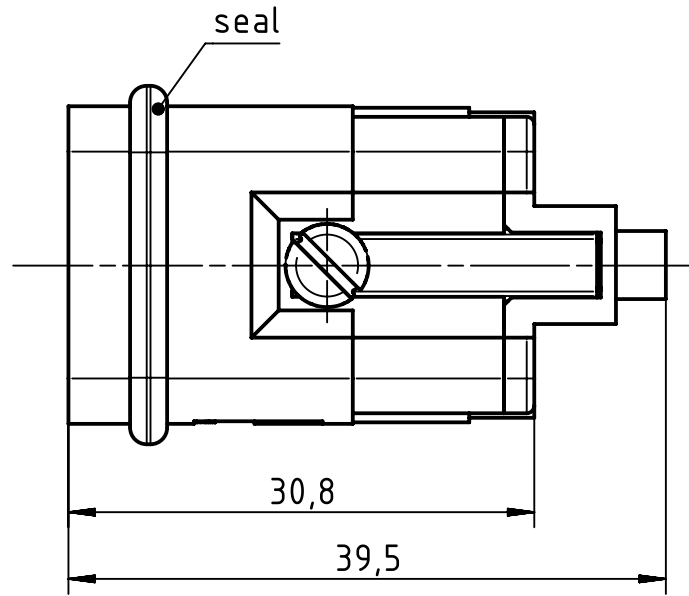

1 2 3 4 5 6

A

B

C

D

countersunk-head screw  
M3x6-4.8, enclosed separately

	All rights reserved Department EL PD - DE HARTING Electric GmbH & Co. KG D-32339 Espelkamp	All Dimensions in mm Original Size DIN A4		Scale 2:1	Free size tol.		Ref. Sub.	
		Created by PRIESTER	Inspected by RIEPE	Standardisation TIEMANNA	Date 2014-07-01	State Final Release		Doc-Key / ECM-Nr. 100125021/UGD/005/A 500000075881
			Title Han Q 5/0 Male Insert Crimp				Rev. A	
			Type TB		Number 09 12 005 3001		Page 1/1	