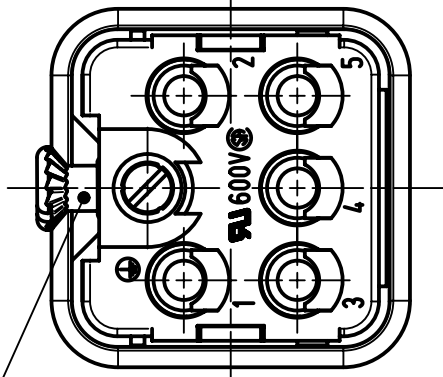

1 2 3 4 5 6

A

B

C

D

countersunk-head screw  
M3x6-4.8, enclosed separately

	All rights reserved Department EL PD - DE HARTING Electric GmbH & Co. KG D-32339 Espelkamp	All Dimensions in mm Original Size DIN A4		Scale 2:1	Free size tol.		Ref. Sub.	
		Created by PRIESTER	Inspected by RIEPE	Standardisation TIEMANNA	Date 2014-07-01	State Final Release		Doc-Key / ECM-Nr. 100125021/UGD/005/A 500000075881
			Title Han Q 5/0 Male Insert Crimp				Rev. A	
			Type TB		Number 09 12 005 3001		Page 1/1	