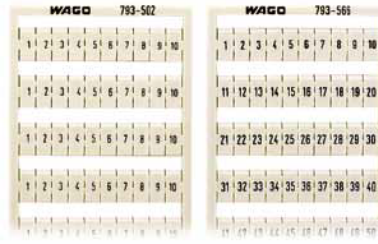

# Mini-WSB and WMB Marking Systems

<b>Horizontal Marking</b> Consecutive numbers/letters each strip	<b>Horizontal Marking</b> Consecutive numbers each strip	<b>Horizontal Marking</b> In color
---------------------------------------------------------------------	-------------------------------------------------------------	---------------------------------------