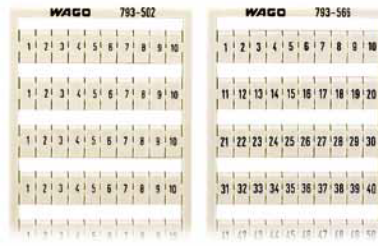

# Mini-WSB and WMB Marking Systems

|   |   |                                       |
|---|---|---------------------------------------|
| <b>Horizontal Marking</b><br>Consecutive numbers/letters each strip | <b>Horizontal Marking</b><br>Consecutive numbers each strip | <b>Horizontal Marking</b><br>In color |
|---|---|---------------------------------------|