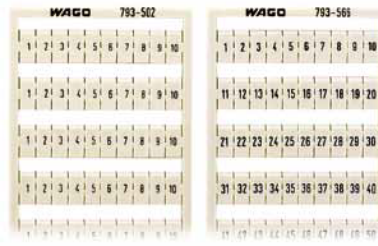

Marking per card	Item No.	Pack. Unit	Marking per card	Item No.	Pack. Unit	Color	Item No.	Pack. Unit
Mini-WSB marker card, e.g., for 745 and 831 Series 10 strips with 10 makers per card			WMB marker card, e.g., for 745 Series (4 mm ² /10 mm pin spacing) and 831 Series 10 strips with 10 makers per card			Item no. suffixes for colored maker cards: e.g., for 745 and 831 Series 10 strips with 10 makers per card		
1 - 10 (10x)	248-502	5 cards	1 - 10 (10x)	793-502	5 cards	yellow	.../000-002	
11 - 20 (10x)	248-503	5 cards	11 - 20 (10x)	793-503	5 cards	red	.../000-005	
21 - 30 (10x)	248-504	5 cards	21 - 30 (10x)	793-504	5 cards	blue	.../000-006	
31 - 40 (10x)	248-505	5 cards	31 - 40 (10x)	793-505	5 cards	gray	.../000-007	
41 - 50 (10x)	248-506	5 cards	41 - 50 (10x)	793-506	5 cards	orange	.../000-012	
51 - 60 (10x)	248-569	5 cards	51 - 60 (10x)	793-569	5 cards	light green	.../000-017	
61 - 70 (10x)	248-570	5 cards	61 - 70 (10x)	793-570	5 cards	green	.../000-023	
71 - 80 (10x)	248-571	5 cards	71 - 80 (10x)	793-571	5 cards	violet	.../000-024	
81 - 90 (10x)	248-572	5 cards	81 - 90 (10x)	793-572	5 cards			
91 - 100 (10x)	248-573	5 cards	91 - 100 (10x)	793-573	5 cards			
						Ordering example: Mini-WSB Marking on yellow card, 41 - 50, 248-506/000-002		
1 - 50 (2x)	248-566	5 cards	1 - 50 (2x)	793-566	5 cards			
51 - 100 (2x)	248-507	5 cards	51 - 100 (2x)	793-507	5 cards			
101 - 150 (2x)	248-508	5 cards	101 - 150 (2x)	793-508	5 cards			
151 - 200 (2x)	248-509	5 cards	151 - 200 (2x)	793-509	5 cards			
201 - 300 (2x)	248-510	5 cards	201 - 300 (2x)	793-510	5 cards			
301 - 400 (2x)	248-511	5 cards	301 - 400 (2x)	793-511	5 cards			
401 - 500 (2x)	248-512	5 cards	401 - 500 (2x)	793-512	5 cards			
501 - 600 (2x)	248-513	5 cards	501 - 600 (2x)	793-513	5 cards			
601 - 700 (2x)	248-514	5 cards	601 - 700 (2x)	793-514	5 cards			
701 - 800 (2x)	248-515	5 cards	701 - 800 (2x)	793-515	5 cards			
801 - 900 (2x)	248-516	5 cards	801 - 900 (2x)	793-516	5 cards			
901 - 1000 (2x)	248-517	5 cards	901 - 1000 (2x)	793-517	5 cards			
1 - 9, ; (10x)	248-565	5 cards	1 - 9, ; (10x)	793-565	5 cards			
U, V, W, N, PE, U, V, W, N, PE; (10x)	248-474	5 cards						
L1, L2, L3, N, PE, L1, L2, L3, N, PE; (10x)	248-472	5 cards						
plain, for self-marking	248-501	5 cards	plain, for self-marking	793-501	5 cards			
Felt-tip pen, for permanent marking			210-110		1	Note: Please note that colored marker cards are normally on longer delivery and more expensive than standard cards.		