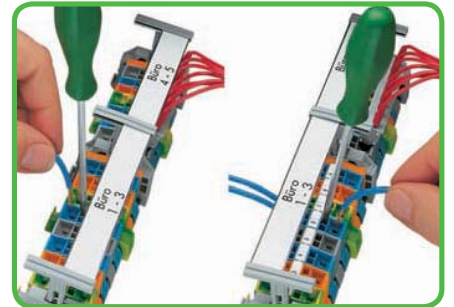

Marking Accessories - Description and Handling -

WMB Multi marking system

Separating a strip from the WMB or WMB marker card.

Stretching a strip.

Separating an individual marker from the strip, for larger terminal blocks.

WFB (WAGO continuous marking strips)

Customized ink pen marking

Carrier for WFB Continuous marking strip; to be secured every 10th terminal block.

Group marking

Group marking on N-busbar carrier used as end stop every 10th terminal block.

WMB Multi marking system

Snapping a strip into the marker slot.

Double marker carrier

Snapping a strip into the marker slot of the double marker carrier.

"Decade" marking

WMB "decade" marking carrier.

Group marker carriers

Group marker carrier adjustable in height

Additional group marking

Movable marking system

Additional continuous marking strips

WAGO WMB Multi Marking System for Terminal Block Width 3.5 mm, 4 – 4.2 mm, 5 mm and Higher