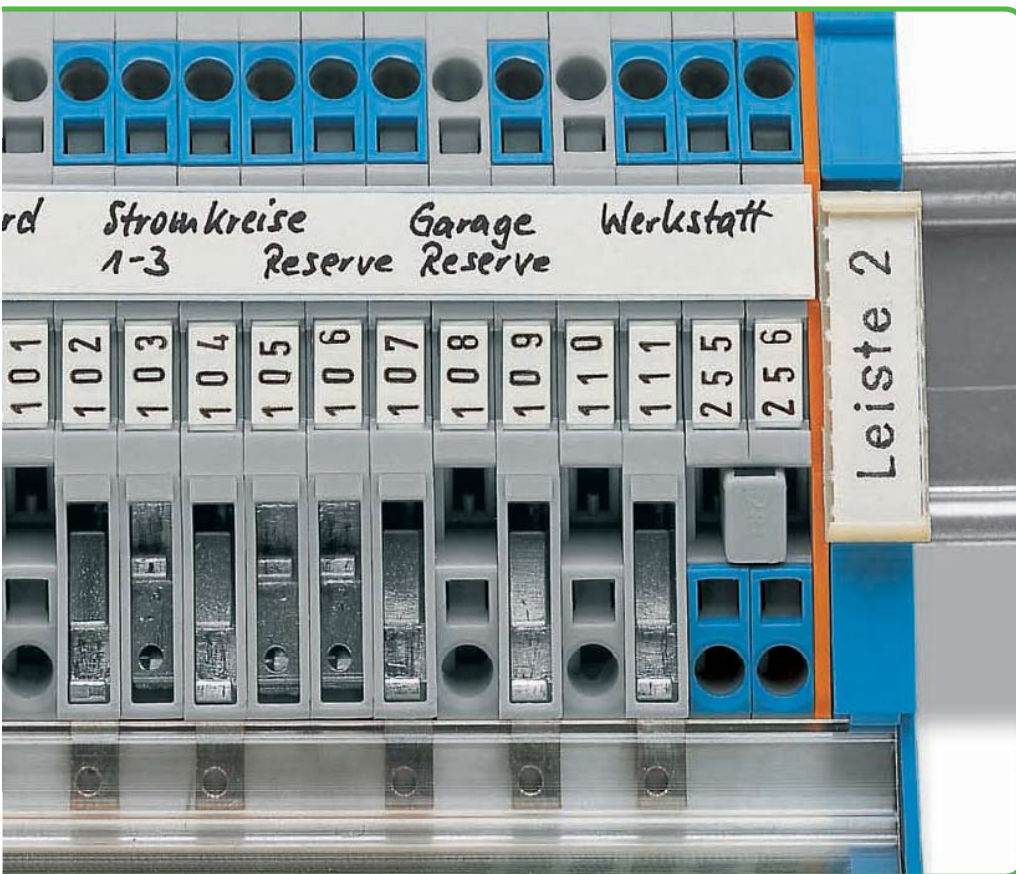

Marking Accessories - Description and Handling -

WMB Multi marking system

Separating a strip from the WMB or WMB marker card.

Stretching a strip.

Separating an individual marker from the strip, for larger terminal blocks.

WFB (WAGO continuous marking strips)

Customized ink pen marking

Carrier for WFB Continuous marking strip; to be secured every 10th terminal block.

Group marking

Group marking on N-busbar carrier used as end stop every 10th terminal block.

WMB Multi marking system

Snapping a strip into the marker slot.

Double marker carrier

Snapping a strip into the marker slot of the double marker carrier.

"Decade" marking

WMB "decade" marking carrier.

Group marker carriers

Group marker carrier adjustable in height

Additional group marking

Movable marking system

Additional continuous marking strips

WAGO WMB Multi Marking System for Terminal Block Width 3.5 mm, 4 – 4.2 mm, 5 mm and Higher