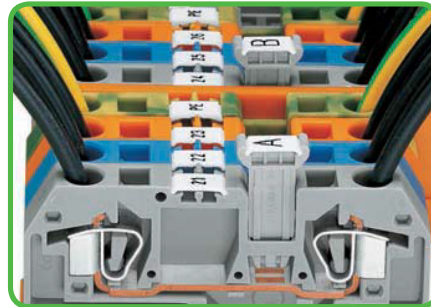

Marking Accessories - Description and Handling -

WMB Multi marking system

Separating a strip from the WMB or WMB marker card.

Stretching a strip.

Separating an individual marker from the strip, for larger terminal blocks.

WFB (WAGO continuous marking strips)

Customized ink pen marking

Carrier for WFB Continuous marking strip; to be secured every 10th terminal block.

Group marking

Group marking on N-busbar carrier used as end stop every 10th terminal block.

WMB Multi marking system

Snapping a strip into the marker slot.

Double marker carrier

Snapping a strip into the marker slot of the double marker carrier.

"Decade" marking

WMB "decade" marking carrier.

Group marker carriers

Group marker carrier adjustable in height

Additional group marking

Movable marking system

Additional continuous marking strips

WAGO WMB Multi Marking System for Terminal Block Width 3.5 mm, 4 – 4.2 mm, 5 mm and Higher