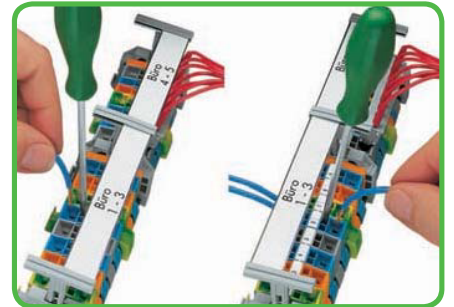

## Group marking

Group marking on N-busbar carrier used as end stop every 10th terminal block.

**WMB Multi marking system**

Snapping a strip into the marker slot.

**Double marker carrier**

Snapping a strip into the marker slot of the double marker carrier.

**"Decade" marking**

WMB "decade" marking carrier.

**Group marker carriers**

Group marker carrier adjustable in height

Additional group marking

**Movable marking system**

Additional continuous marking strips

# WAGO WMB Multi Marking System for Terminal Block Width 3.5 mm, 4 – 4.2 mm, 5 mm and Higher

vertical marking  
consecutive numbers on each strip  
10 strips with 10 markers per card  
for terminal widths 5 - 17.5 mm and  
5 - 5.2 mm und 4 - 4.2 mm und 3.5 mm