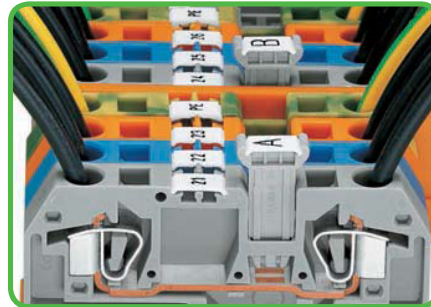

**"Decade" marking**

WMB "decade" marking carrier.

**Group marker carriers**

Group marker carrier adjustable in height

Additional group marking

**Movable marking system**

Additional continuous marking strips

# WAGO WMB Multi Marking System for Terminal Block Width 3.5 mm, 4 – 4.2 mm, 5 mm and Higher

vertical marking  
consecutive numbers on each strip  
10 strips with 10 markers per card  
for terminal widths 5 - 17.5 mm and  
5 - 5.2 mm und 4 - 4.2 mm und 3.5 mm