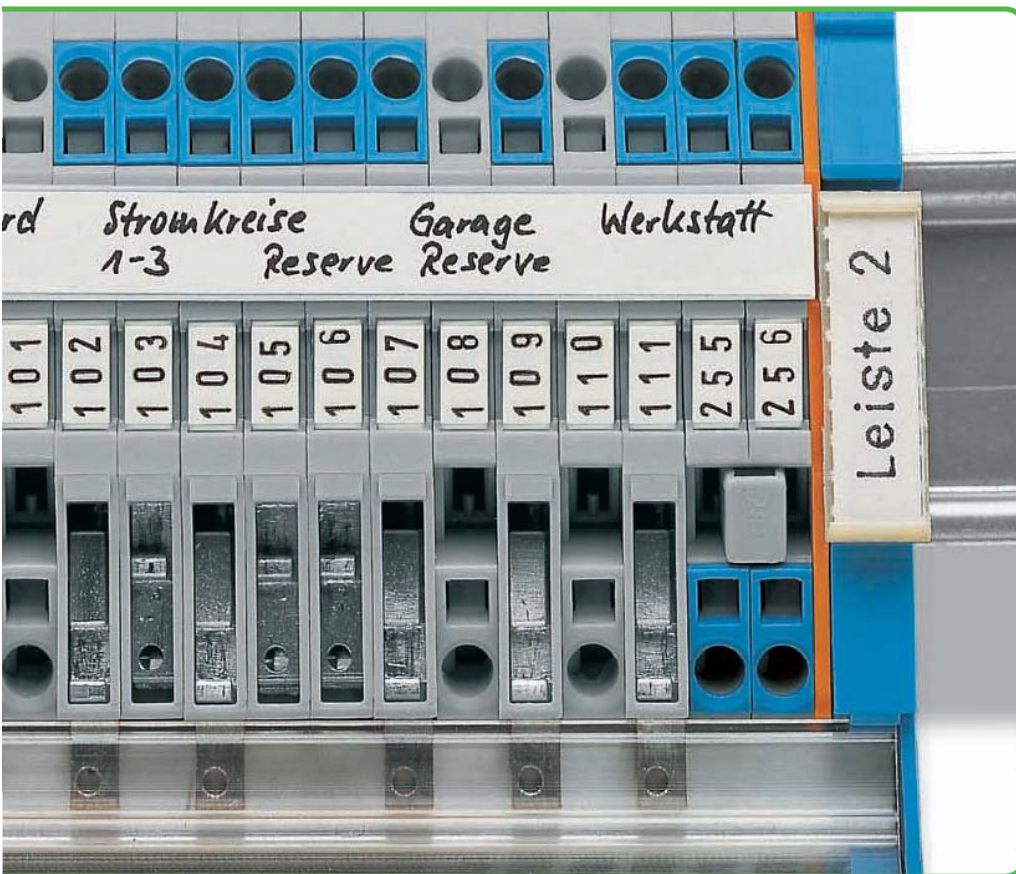

## WFB (WAGO continuous marking strips)

Customized ink pen marking

Carrier for WFB Continuous marking strip; to be secured every 10th terminal block.

## Group marking

Group marking on N-busbar carrier used as end stop every 10th terminal block.

**WMB Multi marking system**

Snapping a strip into the marker slot.

**Double marker carrier**

Snapping a strip into the marker slot of the double marker carrier.

**"Decade" marking**

WMB "decade" marking carrier.

**Group marker carriers**

Group marker carrier adjustable in height

Additional group marking

**Movable marking system**

Additional continuous marking strips