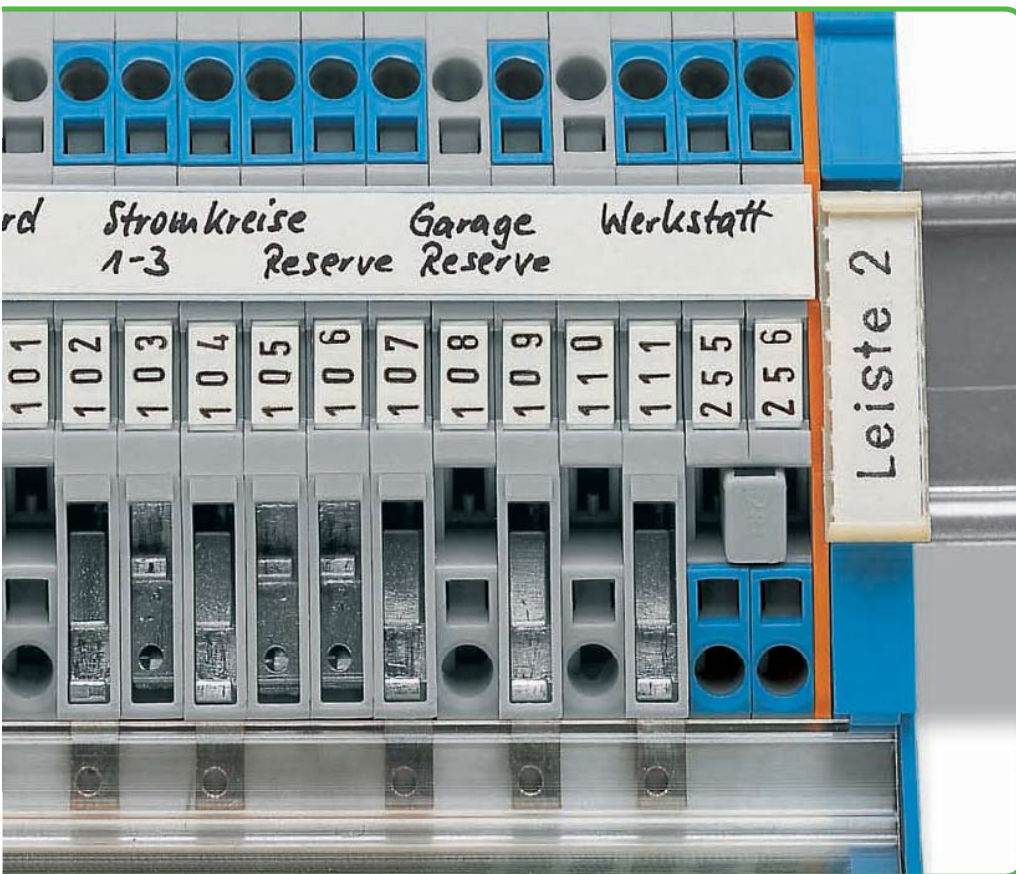

## WFB (WAGO continuous marking strips)

Customized ink pen marking

Carrier for WFB Continuous marking strip; to be secured every 10th terminal block.

## Group marking

Group marking on N-busbar carrier used as end stop every 10th terminal block.

WMB Multi marking system

Snapping a strip into the marker slot.

Double marker carrier

Snapping a strip into the marker slot of the double marker carrier.

"Decade" marking

WMB "decade" marking carrier.

Group marker carriers

Group marker carrier adjustable in height

Additional group marking

Movable marking system

Additional continuous marking strips