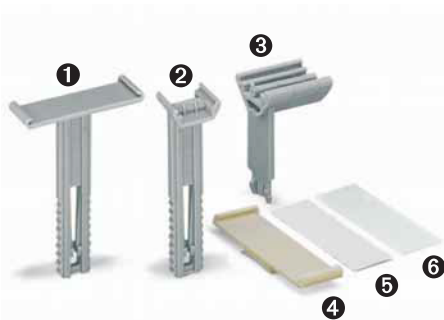

WMB Multi marking system

Miniature quick marking card

Colored marker cards

WMB Inline

Description		Item No.	Item No.	Pack. Unit
WMB Multi marking system for terminal block width 3.5 mm	plain	793-3501		5 cards
WMB Multi marking system for terminal block width 4 - 4.2 mm, stretchable 4 - 4.2 mm	plain	793-4501		5 cards
WMB Multi marking system for terminal block width 5 - 17.5 mm, stretchable 5 - 5.2 mm	plain	793-5501		5 cards
Miniature WSB quick marking system for terminal block width 5 - 17.5 mm	plain	248-501		5 cards
WSB Quick marking system for module width 5 - 17.5 mm	plain	209-501		5 cards
Item number suffix for colored marker cards	yellow		.../000-002	5 cards
	red		.../000-005	5 cards
	blue		.../000-006	5 cards
	gray		.../000-007	5 cards
	orange		.../000-012	5 cards
	light green		.../000-017	5 cards
	green		.../000-023	5 cards
	violet		.../000-024	5 cards
WMB Inline, pitch 4 mm, stretchable, 4 mm ... 4.2 mm, on roll	white, 2,000 markers	2009-114		
WMB Inline, pitch 5 mm, stretchable, 5 mm ... 5.2 mm, on roll	white, 1,500 markers	2009-115		1 Coil
WMB Inline, pitch 5 mm, stretchable, 5 mm ... 5.2 mm, on roll	white, 8,000 markers	2009-135		1 Coil

Separation of a strip from the WMB Marker card

Stretching of a strip, stretchable from 4 mm up to 4.2 mm, stretchable from 5 mm up to 5.2 mm

Group marker carrier

249-118 height-adjustable group marker carrier for end stops