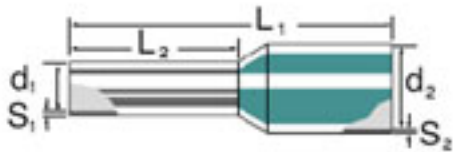

H6,0/26 SW

Weidmüller Interface GmbH & Co. KG

Klingenbergstraße 16

D-32758 Detmold

Germany

Fon: +49 5231 14-0

Fax: +49 5231 14-292083

www.weidmueller.com

- supplied loose in poly-bag
- Weidmüller colour code
- DIN colour code
- other colour code

General ordering data

Type	H6,0/26 SW
Order No.	0565700000
Version	Wire end ferrule, 6 mm², 18 mm, Colour code: Weidmüller, Black (RAL 9011)
GTIN (EAN)	4008190026837
Qty.	100 pc(s).