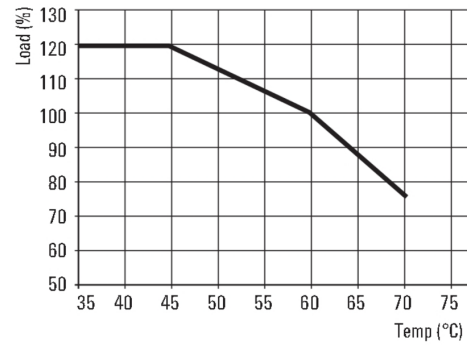

Derating curve