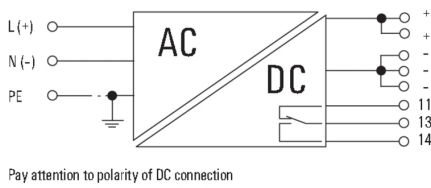

Data sheet

PROmax
PRO MAX 960W 24V 40A

Weidmüller Interface GmbH & Co. KG
Klingenbergstraße 16
D-32758 Detmold
Germany
Fon: +49 5231 14-0
Fax: +49 5231 14-292083
www.weidmueller.com

Drawings

Electric symbol