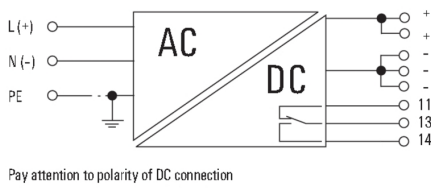

Data sheet

PROmax
PRO MAX 240W 24V 10A

Weidmüller Interface GmbH & Co. KG
Klingenbergstraße 16
D-32758 Detmold
Germany
Fon: +49 5231 14-0
Fax: +49 5231 14-292083
www.weidmueller.com

Drawings

Electric symbol