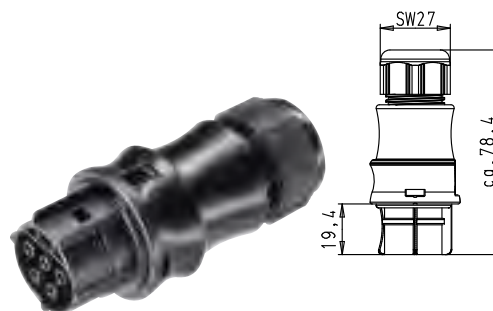

## Connector for cables of Ø 6 – 10 mm and 10 – 14 mm

### Female connector

Unmounted with cable gland.

Crimp contacts separately available under Accessories

See the Technical Data for sheath and insulation strip lengths.

Application	Coding	Cable diameter in mm	Color	Part No.	Part No.	
				<b>with screw connection<sup>1)</sup></b>	<b>with crimp connection (see Accessories)</b>	
				Wire	Wire	
				rigid	fine-stranded	
				fine-stranded	stranded	
				0.75 – 4.0	0.75 – 4.0	
				without ferrules		
Power 250/400 V		⊕, N, 3, 2, 1	6 – 10	gray	96.051.4053.0	96.151.0053.0
			10 – 14	black	96.051.4053.1	96.151.0053.1
				gray	96.051.4153.0	96.151.0153.0
				black	96.051.4153.1	96.151.0153.1
Power 250 V + Dimming		L, ⊕, N, D1, D2	6 – 10	turquoise	96.051.4053.6	96.151.0053.6
			10 – 14		96.051.4153.6	96.151.0153.6
Switch.func. 250 V		1, 2, 3, 4, 5	6 – 10	blue	96.051.4053.9	96.151.0053.9
			10 – 14		96.051.4153.9	96.151.0153.9
Extra-low voltage		1, 2, 3, 4, 5	6 – 10	brown	96.051.4051.4	96.151.0051.4
			10 – 14		96.051.4151.4	96.151.0151.4