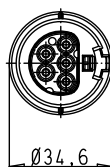

Application	Coding	Cable diameter in mm	Color	Part No.	Part No.	
				with screw connection¹⁾	with crimp connection (see Accessories)	
				Wire	Wire	
				rigid	fine-stranded	
				fine-stranded	stranded	
				0.75 – 4.0	0.75 – 4.0	
				without ferrules	Locking device	
				yes	yes	
Power 250/400 V		⊕, N, 3, 2, 1	6 – 10	gray	96.052.4053.0	96.152.0053.0
			10 – 14	black	96.052.4053.1	96.152.0053.1
				gray	96.052.4153.0	96.152.0153.0
				black	96.052.4153.1	96.152.0153.1
Power 250 V + Dimming		L, ⊕, N, D1, D2	6 – 10	turquoise	96.052.4053.6	96.152.0053.6
			10 – 14		96.052.4153.6	96.152.0153.6
Switch.func. 250 V		1, 2, 3, 4, 5	6 – 10	blue	96.052.4053.9	96.152.0053.9
			10 – 14		96.052.4153.9	96.152.0153.9
Extra-low voltage		1, 2, 3, 4, 5	6 – 10	brown	96.052.4051.4	96.152.0051.4
			10 – 14		96.052.4151.4	96.152.0151.4