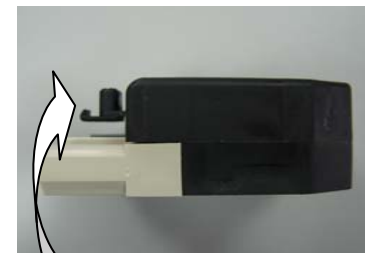

GST18i 6 Pole Connectors - Ask the following questions:-

Male or Female?

Male

Female

Males have a solid metal pin when you look down the 'barrels'
 Females have power on them so you would expect to find them on LCM's and power distribution boxes
 Males would be found on devices i.e. mounted on a light fitting (or on a lead connected to the fitting)

Style of Hood

Standard Hood
 (25.2mm)

Low Profile Hood
 (21mm)

Standard strain relief for 8.5-10.5mm OD cable or larger strain relief for 10-12mm OD Cables
 Low profile hoods available for more compact applications

Style of Locking

Female Locking

Male Locking

Side Latch

Standard MALE LOCKING has a latch on the front of the lid
 Standard FEMALE LOCKING has rectangular loops on the front of the lid
 A special side latching lid is also available

Male GST18i 6 pole connectors with strain relief						
Part Number	Old Part Number	Colour/Coding	Locking	Cable Entry	Hood Profile	
34.362.0200.0	WS.032.6666.0	Black/White	Male Locking	8.5-10.5mm		
* 34.362.0201.1	WS.032.6666.1N	Black/Grey	No Locking	8.5-10.5mm	Low	
34.362.0211.1	WS.032.6666.1PN	Black/Grey	No Locking	8.5-10.5mm		
34.362.2201.1	WS.034.6666.1N	Black/Grey	No Locking	10-12mm		
* 34.362.0200.1	WS.032.6666.1	Black/Grey	Male Locking	8.5-10.5mm		
34.362.0210.1	-	Black/Grey	Male Locking	8.5-10.5mm		Low
34.362.2200.1	WS.034.6666.1	Black/Grey	Male Locking	10-12mm		
34.362.2202.1		Black/Grey	Side Locking			
34.362.0201.2	WS.032.6666.2N	Black/Blue	No Locking	8.5-10.5mm	Low	
34.362.0211.2	-	Black/Blue	No Locking	8.5-10.5mm		
34.362.0200.2	WS.032.6666.2	Black/Blue	Male Locking	8.5-10.5mm		
34.362.0210.2	-	Black/Blue	Male Locking	8.5-10.5mm	Low	
34.362.2200.2	WS.034.6666.2	Black/Blue	Male Locking	10-12mm		
34.362.2202.2		Black/Blue	Side Locking			