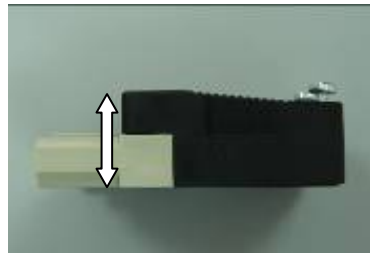

GST18i 6 Pole Connectors - Ask the following questions:-

Male or Female?

Male

Female

Males have a solid metal pin when you look down the 'barrels'
 Females have power on them so you would expect to find them on LCM's and power distribution boxes
 Males would be found on devices i.e. mounted on a light fitting (or on a lead connected to the fitting)

Colour Configuration

Blk/Blue

Blk/Grey

Blk/White

Different colours have different keying/coding eg. a blk/blue will not plug into a blk/grey!

Grey VS White
 Take care - the grey is very pale
 Blk/Gry is far more common than Blk/White

Style of Hood

Standard Hood
 (25.2mm)

Low Profile Hood
 (21mm)

Standard strain relief for 8.5-10.5mm OD cable or larger strain relief for 10-12mm OD Cables
 Low profile hoods available for more compact applications

Style of Locking

Female Locking

Male Locking

Side Latch

Standard MALE LOCKING has a latch on the front of the lid
 Standard FEMALE LOCKING has rectangular loops on the front of the lid
 A special side latching lid is also available