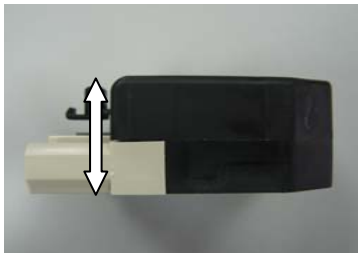

GST18i 6 Pole Connectors - Ask the following questions:-

Male or Female?

Male

Female

Males have a solid metal pin when you look down the 'barrels'
 Females have power on them so you would expect to find them on LCM's and power distribution boxes
 Males would be found on devices i.e. mounted on a light fitting (or on a lead connected to the fitting)

Colour Configuration

Blk/Blue

Blk/Grey

Blk/White

Different colours have different keying/coding eg. a blk/blue will not plug into a blk/grey!

Grey VS White
 Take care - the grey is very pale
 Blk/Gry is far more common than Blk/White

Style of Hood

Standard Hood
 (25.2mm)

Low Profile Hood
 (21mm)

Standard strain relief for 8.5-10.5mm OD cable or larger strain relief for 10-12mm OD Cables
 Low profile hoods available for more compact applications

Style of Locking

Female Locking

Male Locking

Side Latch

Standard MALE LOCKING has a latch on the front of the lid
 Standard FEMALE LOCKING has rectangular loops on the front of the lid
 A special side latching lid is also available