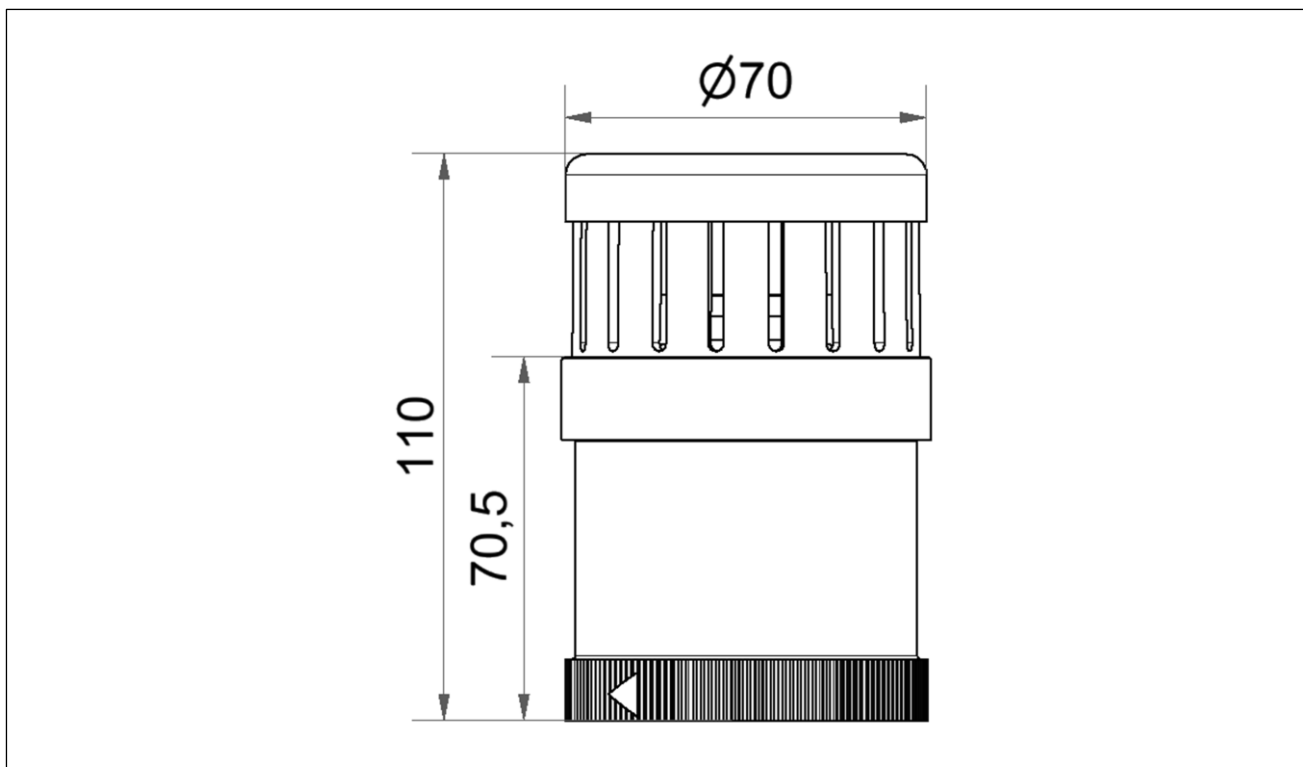

Sirene selbsteinst. KS71

Siren self-adjust. KS71

645 810 55

(vorläufiges techn. Datenblatt)
(provisional technical data sheet)

WERMA Signaltechnik
GmbH + Co. KG
Dürbheimer Straße 15
78604 Rietheim-Weilheim
Phone +49(0)7424 9557-0
Fax +49(0)7424 9557-44
info@werma.com

Elektrische Daten:

electrical specification

Einschaltstrom: < 500mA
starting current
Betriebsspannung: $U_{nenn} = 24\text{ V}$
operating voltage
Stromaufnahme: $I_{eff} = \leq 70\text{mA}$
current consumption
Tonfrequenz: ca. 2,5kHz
tone frequency approx 2,5kHz
Lautstärke: 80 – max 100dB(A)
volume Lautstärkeanpassung 4-stufig
80 – max 100dB(A)
volume adjustment 4-tier
Tonart: Pulston mit ca. 1 Hz
tone type pulse tone with approx 1 Hz
Einschaltdauer: 100 % ED
duty cycle 100 %
Lebensdauer: > 5000 h
life duration

Mechanische Daten:

mechanical specification

Material Gehäuse: PC, PC/ABS, schwarz
housing material PC, PC/ABS black
Masse ca.: 125g
weight approx.
Temperatur: -20° ... +50 °C
temperature
Schutzart: IP 65
protection rating
Einbaulage: beliebig
installation position as required

Vorschriften:

regulations Die zutreffenden EG-Richtlinien werden erfüllt / UL-Listung vorhanden
conforms to current EU regulations / UL listed

Bestell-Nr.:

order no.:
645 810 55 24 V DC
(andere Spannungen auf Anfrage)
(other voltages available on request)

Hinweis: Alle Angaben beziehen sich auf U_{nenn} und Raumtemperatur!

Note: All electrical and life duration specifications refer to U_{nenn} and room temperature!

	Angelegt created	Bearbeitet edited	Geprüft checked	Freigegeben approved	Datenblatt-Nr. data sheet no. 312.645.001-02
Name name	DE	JBE	Rapp	Hö	
Datum date	23.08.04	08.04.14	05.05.14	06.05.14	Seite 1 - 1 page 1 - 1