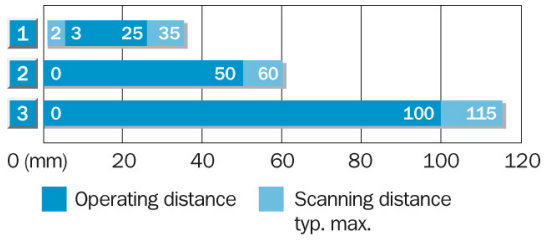

Sensing range diagram