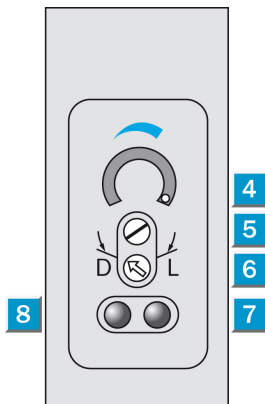

Adjustment possible