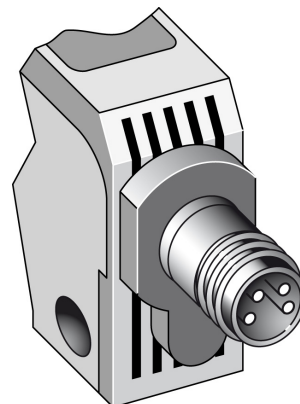

Connection type