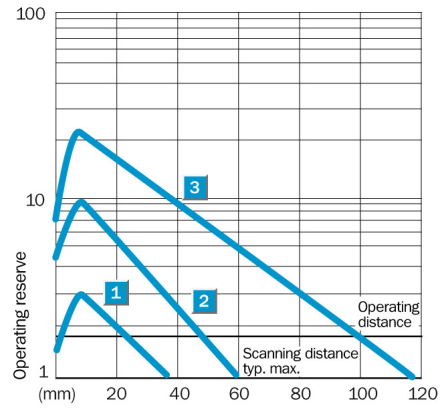

Characteristic curve