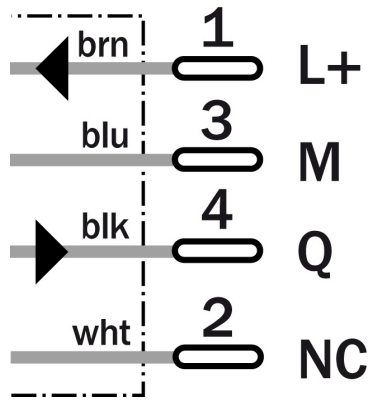

Connection diagram