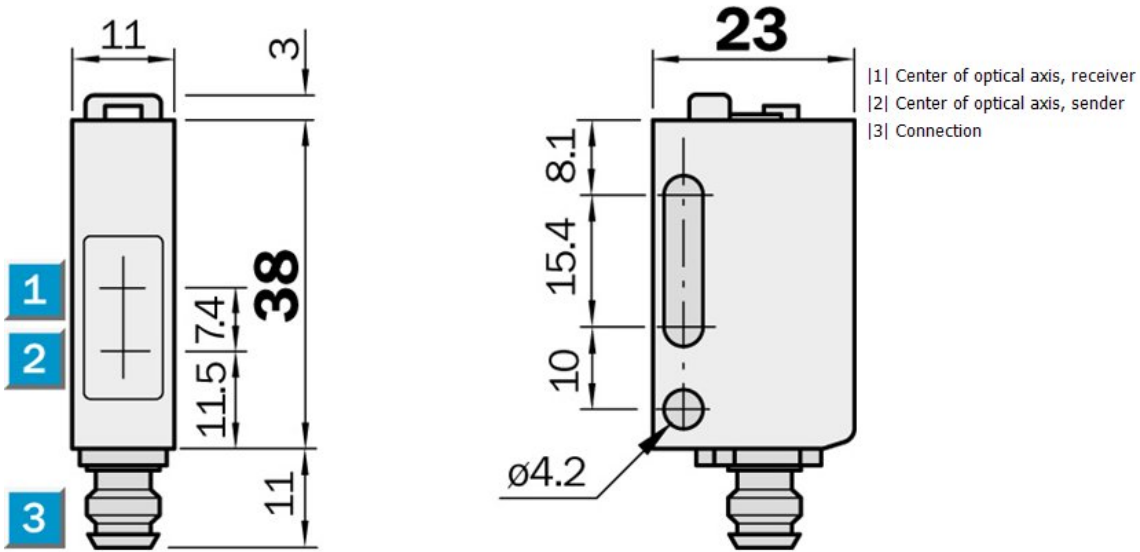

Housing material:	PBT
Signal voltage PNP HIGH/LOW:	Vs - 1.8 V / approx. 0 V
Angle of dispersion:	ca. 50 °
Series:	W160
Optics material:	PMMA
Housing design:	Vertical

1) Limit values, reverse-polarity protected operation in short-circuit protected network max. 8 A

Dimensional drawing