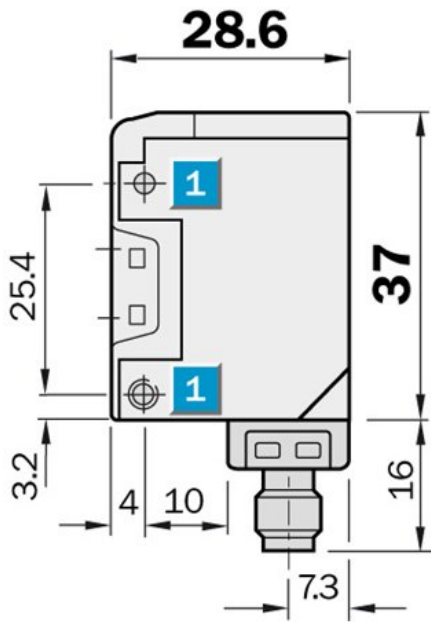

#### Product features

Sensing range min ... max:	0.01 m ... 3.5 m, 0.01 m ... 4 m
Type of light:	Visible red light
Laser:	Visible red light
Sensing range max.:	0.01 m ... 3.5 m, 0.01 m ... 4 m
Light spot size:	Approx. 200 mm at 2.5 m distance

#### Technical data

Design:	Rectangular
Dimensions (W x H x D):	12 mm x 28.6 mm x 37 mm
Supply voltage min ... max:	DC 10 ... 30 V <sup>1)</sup>
Switching output:	NPN: open collector: Q
Switching mode:	Light-/dark-switching via L/D control cable
Response time:	≤ 0.7 ms
Enclosure rating:	IP 67
Ambient operation temperature, min ... max:	-25 °C ... +55 °C
Housing material:	Stainless steel/ABS
Series:	W170
Polarisation filter:	✓
AS Interface chip:	0

<sup>1)</sup> Limit values

**Dimensional drawing**

- [1] Mounting hole,  $\varnothing$  3 mm with integrated M3 thread
- [2] LED signal strength indicator, red: light received  $\geq$  switching threshold
- [3] Optical axis, receiver
- [4] Optical axis, sender