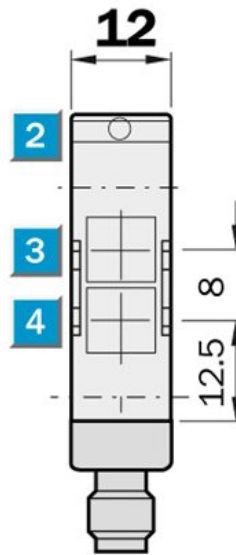

#### Product features

Sensing range min ... max:	0.01 m ... 3.5 m, 0.01 m ... 4 m
Type of light:	Visible red light
Laser:	Visible red light
Sensing range max.:	0.01 m ... 3.5 m, 0.01 m ... 4 m
Light spot size:	Approx. 200 mm at 2.5 m distance

#### Technical data

Design:	Rectangular
Dimensions (W x H x D):	12 mm x 28.6 mm x 37 mm
Supply voltage min ... max:	DC 10 ... 30 V <sup>1)</sup>
Switching output:	NPN: open collector: Q
Switching mode:	Light-/dark-switching via L/D control cable
Response time:	≤ 0.7 ms
Enclosure rating:	IP 67
Ambient operation temperature, min ... max:	-25 °C ... +55 °C
Housing material:	Stainless steel/ABS
Series:	W170
Polarisation filter:	✓
AS Interface chip:	0

<sup>1)</sup> Limit values

**Dimensional drawing**

- [1] Mounting hole,  $\varnothing$  3 mm with integrated M3 thread
- [2] LED signal strength indicator, red: light received  $\geq$  switching threshold
- [3] Optical axis, receiver
- [4] Optical axis, sender