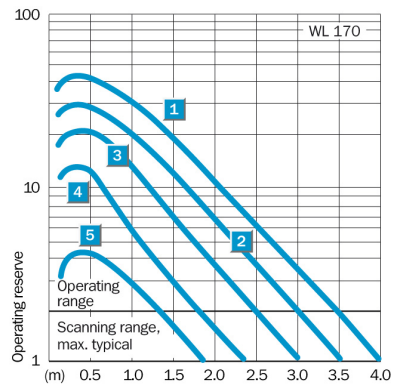

Characteristic curve