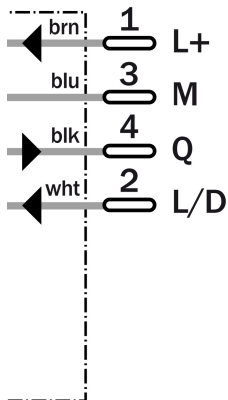

Connection diagram