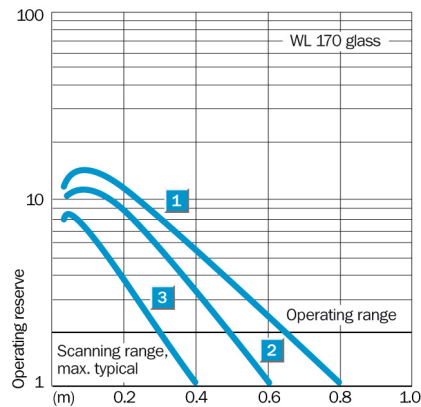

Technical data

Design:	Rectangular
Dimensions (W x H x D):	12 mm x 28.6 mm x 37 mm
Supply voltage min ... max:	DC 10 ... 30 V ¹⁾
Switching output:	NPN: open collector: Q
Switching mode:	Light-/dark-switching via L/D control cable
Response time:	≤ 0.7 ms
Enclosure rating:	IP 67
Ambient operation temperature, min ... max:	-25 °C ... +55 °C
Housing material:	Stainless steel/ABS
Series:	W170
Polarisation filter:	-
AS Interface chip:	0

¹⁾ Limit values

Dimensional drawing

- [1] Mounting hole, \varnothing 3 mm with integrated M3 thread
- [2] LED signal strength indicator, red: light received \geq switching threshold
- [3] Center of optical axis, receiver
- [4] Center of optical axis, sender

Adjustment possible

Connection type

Connection diagram

Characteristic curve

Australia

Phone +61 3 9457 0600
1800 334 802 – tollfree
E-Mail sales@sick.com.au

Belgium/Luxembourg

Phone +32 (0)2 466 55 66
E-Mail info@sick.be