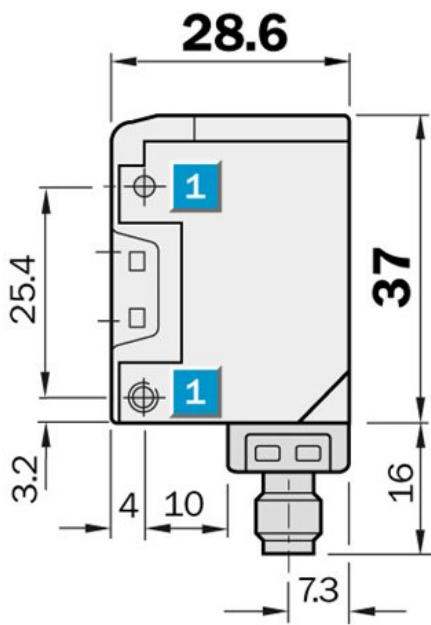

Photoelectric sensors
for transparent objects, Photoelectric retro-
reflective sensor, Product group W170

WL170-N122

Model Name > [WL170-N122](#)
Part No. > [6010187](#)

Product features

Sensing range min ... max:	0.1 m ... 0.65 m, 0.1 m ... 0.8 m
Type of light:	Visible red light
Laser:	Visible red light
Sensing range max.:	0.1 m ... 0.65 m, 0.1 m ... 0.8 m
Light spot size:	Approx. 30 mm at 0.5 m distance

Technical data

Design:	Rectangular
Dimensions (W x H x D):	12 mm x 28.6 mm x 37 mm
Supply voltage min ... max:	DC 10 ... 30 V ¹⁾
Switching output:	NPN: open collector: Q
Switching mode:	Light-/dark-switching via L/D control cable
Response time:	≤ 0.7 ms
Enclosure rating:	IP 67
Ambient operation temperature, min ... max:	-25 °C ... +55 °C
Housing material:	Stainless steel/ABS
Series:	W170
Polarisation filter:	-
AS Interface chip:	0

¹⁾ Limit values

Dimensional drawing

- [1] Mounting hole, \varnothing 3 mm with integrated M3 thread
- [2] LED signal strength indicator, red: light received \geq switching threshold
- [3] Center of optical axis, receiver
- [4] Center of optical axis, sender