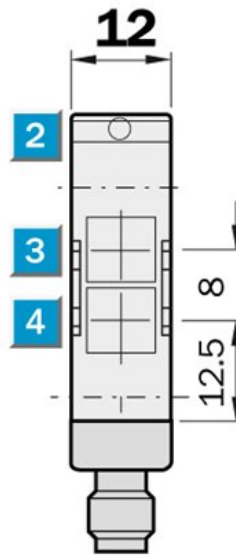

Photoelectric sensors
for transparent objects, Photoelectric retro-
reflective sensor, Product group W170

WL170-N122

Model Name > [WL170-N122](#)
Part No. > [6010187](#)

Product features

Sensing range min ... max:	0.1 m ... 0.65 m, 0.1 m ... 0.8 m
Type of light:	Visible red light
Laser:	Visible red light
Sensing range max.:	0.1 m ... 0.65 m, 0.1 m ... 0.8 m
Light spot size:	Approx. 30 mm at 0.5 m distance

Technical data

Design:	Rectangular
Dimensions (W x H x D):	12 mm x 28.6 mm x 37 mm
Supply voltage min ... max:	DC 10 ... 30 V ¹⁾
Switching output:	NPN: open collector: Q
Switching mode:	Light-/dark-switching via L/D control cable
Response time:	≤ 0.7 ms
Enclosure rating:	IP 67
Ambient operation temperature, min ... max:	-25 °C ... +55 °C
Housing material:	Stainless steel/ABS
Series:	W170
Polarisation filter:	-
AS Interface chip:	0

¹⁾ Limit values

Dimensional drawing

- [1] Mounting hole, \varnothing 3 mm with integrated M3 thread
- [2] LED signal strength indicator, red: light received \geq switching threshold
- [3] Center of optical axis, receiver
- [4] Center of optical axis, sender