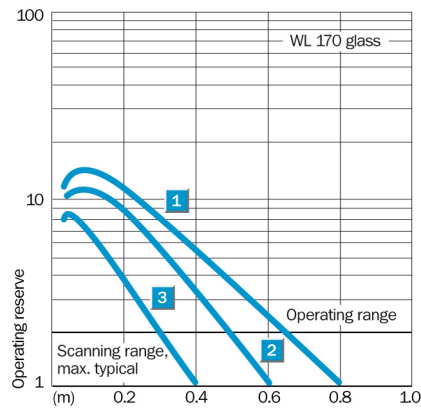

Technical data

Design:	Rectangular
Dimensions (W x H x D):	12 mm x 28.6 mm x 37 mm
Supply voltage min ... max:	DC 10 ... 30 V ¹⁾
Switching output:	PNP: open collector: Q
Switching mode:	Light-/dark-switching via L/D control cable
Response time:	≤ 0.7 ms
Enclosure rating:	IP 67
Ambient operation temperature, min ... max:	-25 °C ... +55 °C
Housing material:	Stainless steel/ABS
Series:	W170
Polarisation filter:	-
AS Interface chip:	0

¹⁾ Limit values

Dimensional drawing

- [1] Mounting hole, \varnothing 3 mm with integrated M3 thread
- [2] LED signal strength indicator, red: light received \geq switching threshold
- [3] Center of optical axis, receiver
- [4] Center of optical axis, sender

Adjustment possible

Connection type

Connection diagram

Characteristic curve

Australia

Phone +61 3 9457 0600
1800 334 802 – tollfree
E-Mail sales@sick.com.au

Belgium/Luxembourg

Phone +32 (0)2 466 55 66
E-Mail info@sick.be