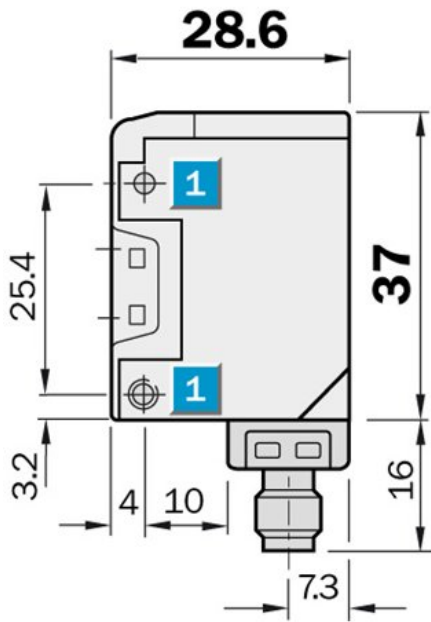

Photoelectric sensors
for transparent objects, Photoelectric retro-
reflective sensor, Product group W170

WL170-P420

Model Name > [WL170-P420](#)
Part No. > [6010186](#)

Product features

Sensing range min ... max:	0.1 m ... 0.65 m, 0.1 m ... 0.8 m
Type of light:	Visible red light
Laser:	Visible red light
Sensing range max.:	0.1 m ... 0.65 m, 0.1 m ... 0.8 m
Light spot size:	Approx. 30 mm at 0.5 m distance

Technical data

Design:	Rectangular
Dimensions (W x H x D):	12 mm x 28.6 mm x 37 mm
Supply voltage min ... max:	DC 10 ... 30 V ¹⁾
Switching output:	PNP: open collector: Q
Switching mode:	Light-/dark-switching via L/D control cable
Response time:	≤ 0.7 ms
Enclosure rating:	IP 67
Ambient operation temperature, min ... max:	-25 °C ... +55 °C
Housing material:	Stainless steel/ABS
Series:	W170
Polarisation filter:	-
AS Interface chip:	0

¹⁾ Limit values

Dimensional drawing

- [1] Mounting hole, \varnothing 3 mm with integrated M3 thread
- [2] LED signal strength indicator, red: light received \geq switching threshold
- [3] Center of optical axis, receiver
- [4] Center of optical axis, sender