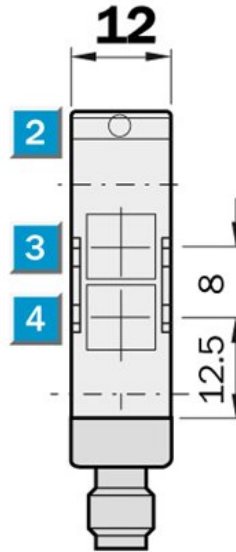

Photoelectric sensors
for transparent objects, Photoelectric retro-
reflective sensor, Product group W170

WL170-P420

Model Name > [WL170-P420](#)
Part No. > [6010186](#)

Product features

Sensing range min ... max:	0.1 m ... 0.65 m, 0.1 m ... 0.8 m
Type of light:	Visible red light
Laser:	Visible red light
Sensing range max.:	0.1 m ... 0.65 m, 0.1 m ... 0.8 m
Light spot size:	Approx. 30 mm at 0.5 m distance

Technical data

Design:	Rectangular
Dimensions (W x H x D):	12 mm x 28.6 mm x 37 mm
Supply voltage min ... max:	DC 10 ... 30 V ¹⁾
Switching output:	PNP: open collector: Q
Switching mode:	Light-/dark-switching via L/D control cable
Response time:	≤ 0.7 ms
Enclosure rating:	IP 67
Ambient operation temperature, min ... max:	-25 °C ... +55 °C
Housing material:	Stainless steel/ABS
Series:	W170
Polarisation filter:	-
AS Interface chip:	0

¹⁾ Limit values

Dimensional drawing

- [1] Mounting hole, \varnothing 3 mm with integrated M3 thread
- [2] LED signal strength indicator, red: light received \geq switching threshold
- [3] Center of optical axis, receiver
- [4] Center of optical axis, sender