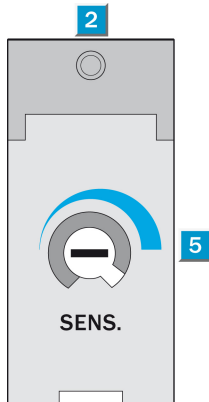

Adjustment possible