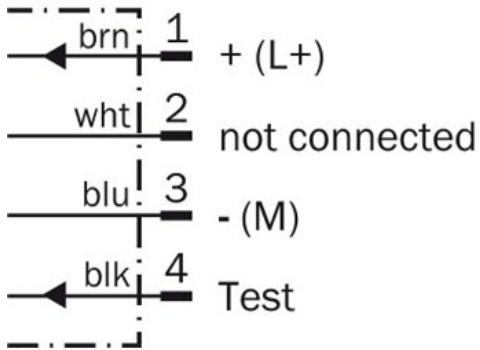

Connection diagram

①