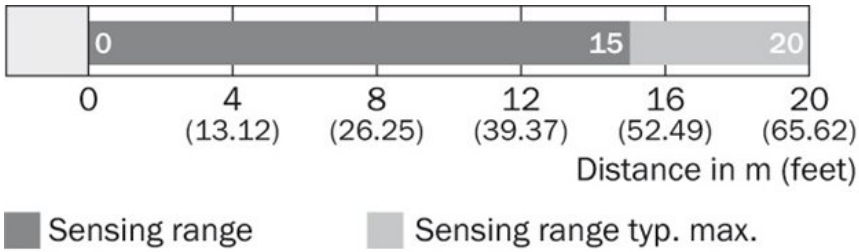

Connection diagram

①

②

Characteristic curve

Sensing range diagram

Connection type

Australia

Phone +61 3 9457 0600
1800 334 802 – tollfree
E-Mail sales@sick.com.au