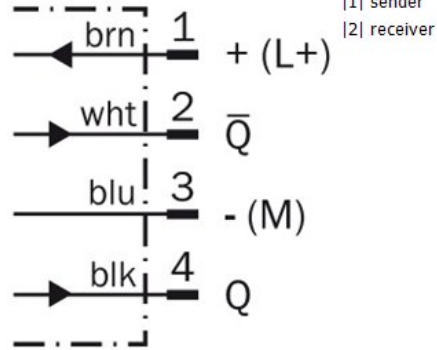

Adjustments possible

[5] Sensitivity control; Potentiometer 270°

Connection diagram

①

②