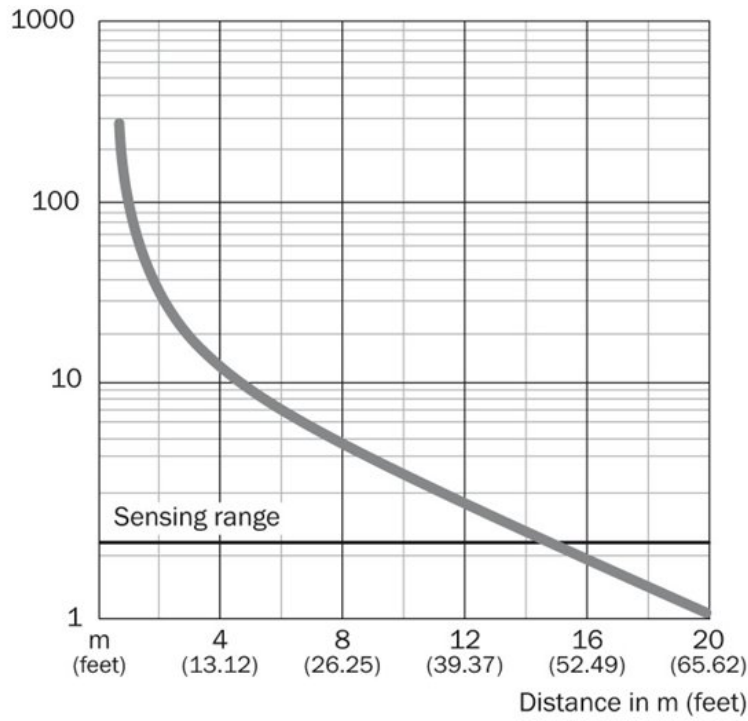

Photoelectric sensors

WS/WE14-2P410S01

Model Name > [WS/WE14-2P410S01](#)

Part No. > [1044850](#)

Illustration may differ

Dimensional drawing

Adjustments possible

[5] Sensitivity control; Potentiometer 270°

Connection diagram

①

②

Characteristic curve

Sensing range diagram

Connection type

Australia

Phone +61 3 9457 0600
1800 334 802 – tollfree
E-Mail sales@sick.com.au