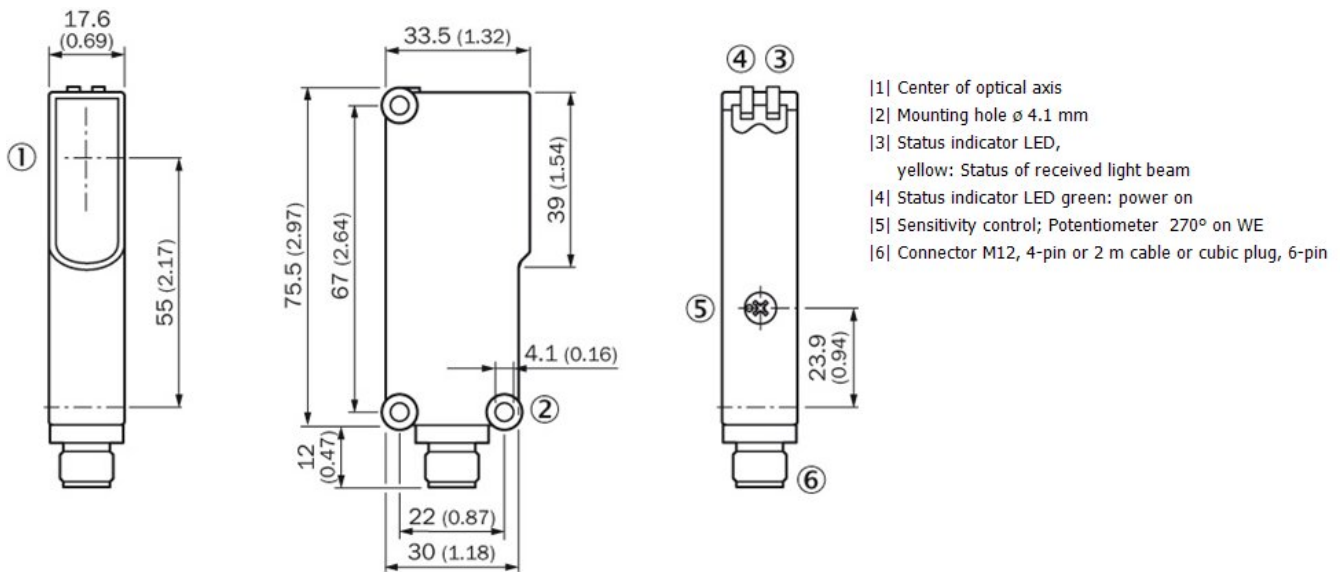

Photoelectric sensors

WS/WE14-2P410S01

Model Name > [WS/WE14-2P410S01](#)

Part No. > [1044850](#)

Illustration may differ

Dimensional drawing

Adjustments possible

[5] Sensitivity control; Potentiometer 270°