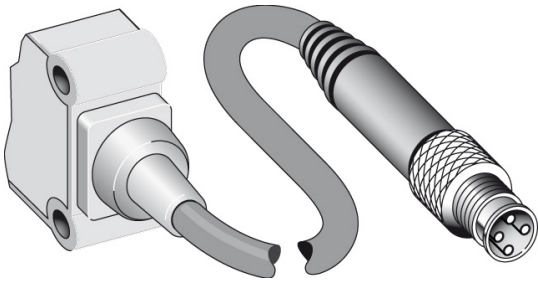

Connection type