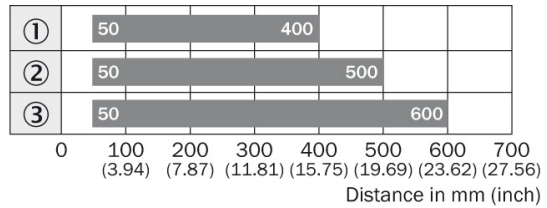

Sensing range diagram

■ Sensing range

- ① Sensing range on black, 6 % remission
- ② Sensing range on gray, 18 % remission
- ③ Sensing range on white, 90 % remission