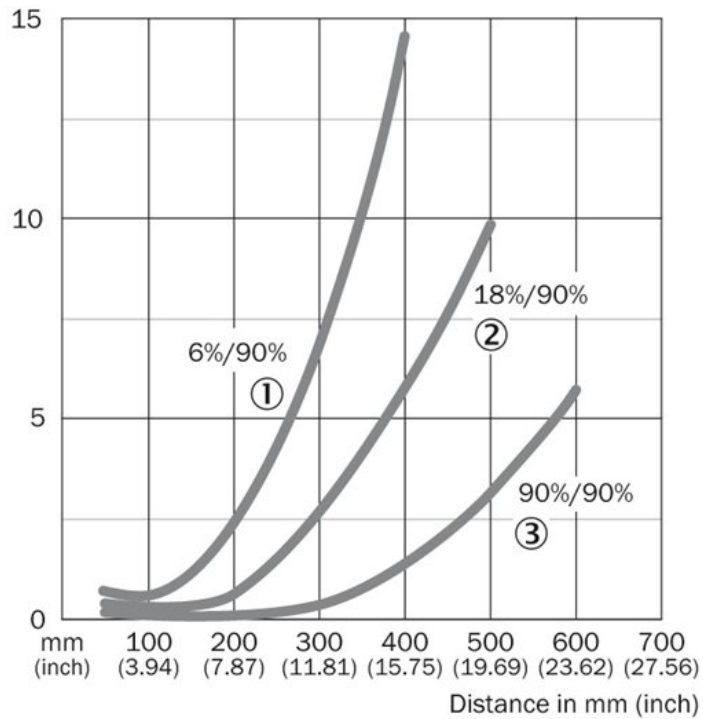

### Dimensional drawing

Adjustments possible

[1] Teach-in button

Connection diagram

## Characteristic curve

- ① Sensing range on black, 6 % remission
- ② Sensing range on grey, 18 % remission
- ③ Sensing range on white, 90 % remission