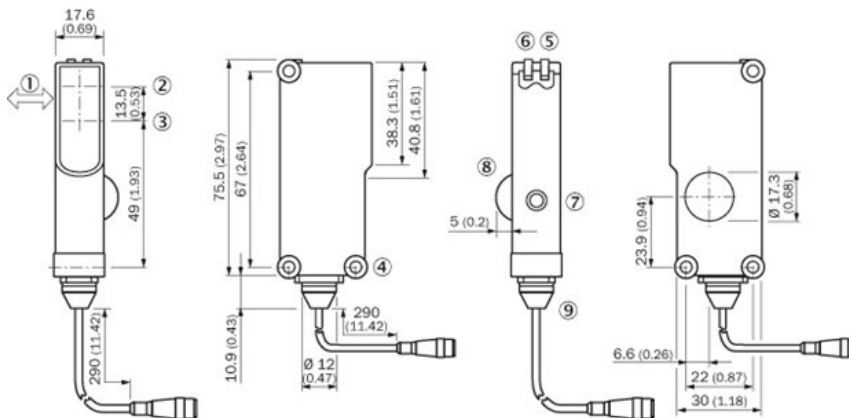

## Photoelectric sensors

WT18-3P931S18

Model Name > **WT18-3P931S18**

Part No. > **1040438**

Illustration may differ

### Dimensional drawing

Adjustments possible

[1] Teach-in button

Connection diagram