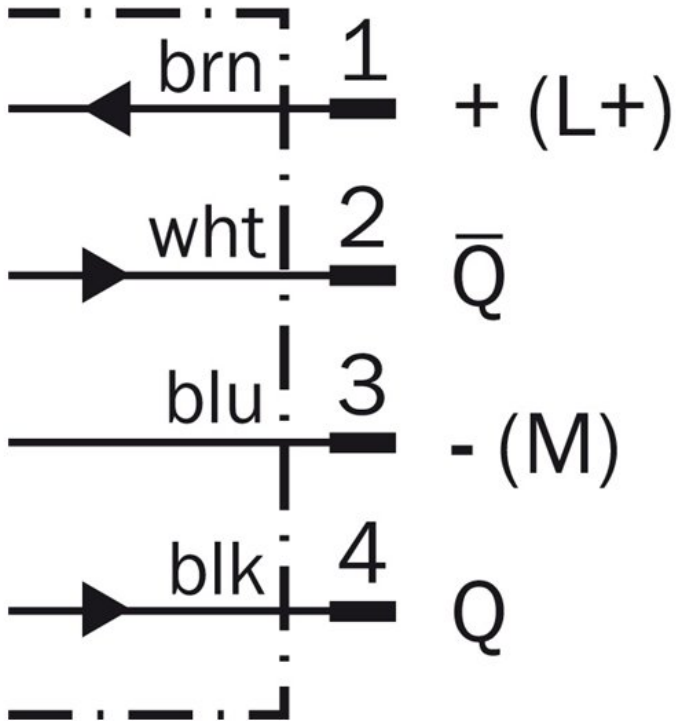

## Photoelectric sensors

WT18-3P931S18

Model Name > **WT18-3P931S18**

Part No. > **1040438**

Illustration may differ

### Dimensional drawing

Adjustments possible

[1] Teach-in button

Connection diagram

## Characteristic curve

- ① Sensing range on black, 6 % remission
- ② Sensing range on grey, 18 % remission
- ③ Sensing range on white, 90 % remission