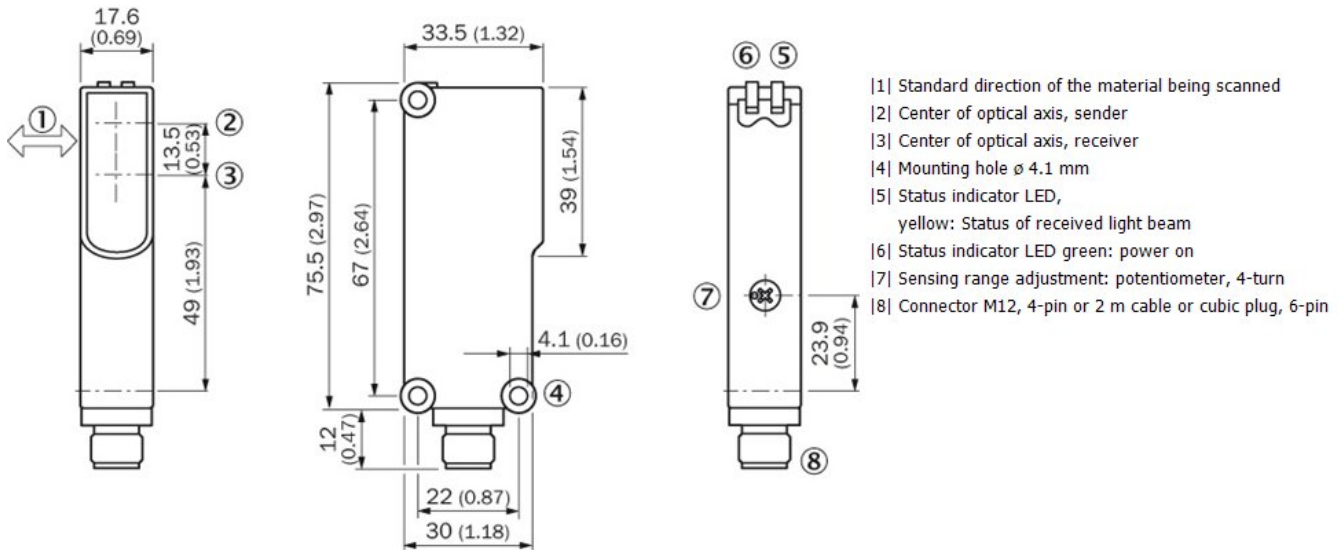

Photoelectric sensors

WT18-3P420S12

Model Name > **WT18-3P420S12**

Part No. > **1029213**

Illustration may differ

Dimensional drawing

Adjustments possible

[1] Sensing range adjustment: potentiometer, 4-turn