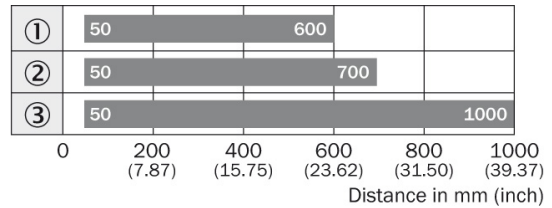

Connection diagram

Characteristic curve

- |1| Sensing range on black, 6 % remission
- |2| Sensing range on grey, 18 % remission
- |3| Sensing range on white, 90 % remission

Connection type

Sensing range diagram