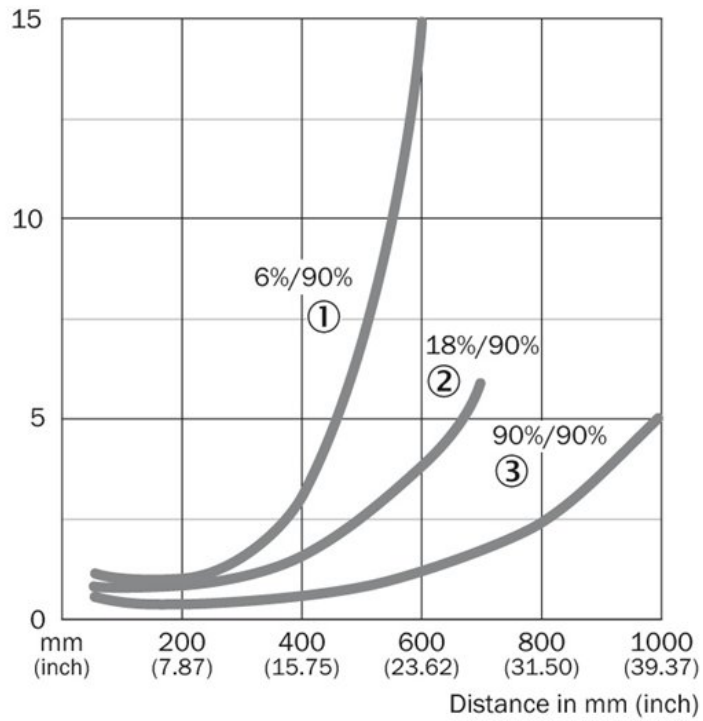

Photoelectric sensors

WT18-3P420S12

Model Name > **WT18-3P420S12**

Part No. > **1029213**

Illustration may differ

Dimensional drawing

Adjustments possible

[1] Sensing range adjustment: potentiometer, 4-turn

Connection diagram

Characteristic curve

- |1| Sensing range on black, 6 % remission
- |2| Sensing range on grey, 18 % remission
- |3| Sensing range on white, 90 % remission

Connection type

Sensing range diagram