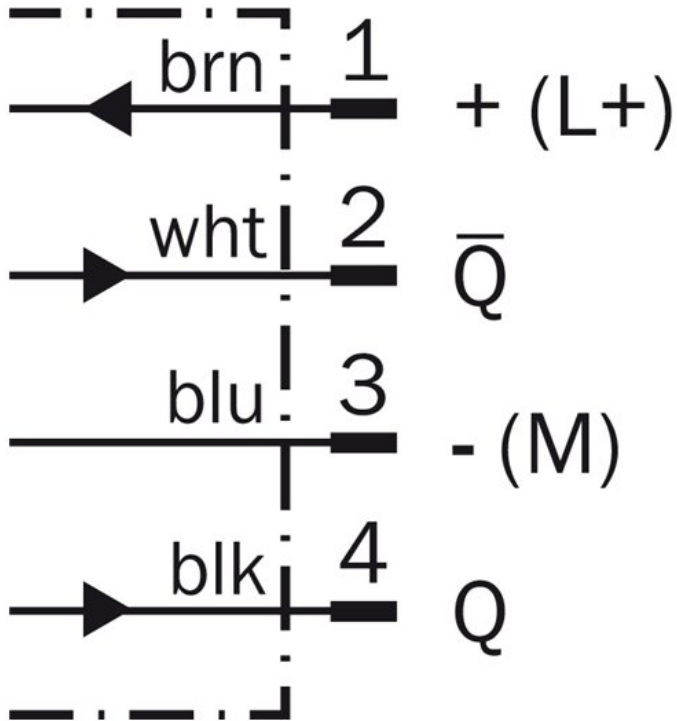

Photoelectric sensors

WT18-3P420S12

Model Name > **WT18-3P420S12**

Part No. > **1029213**

Illustration may differ

Dimensional drawing

Adjustments possible

[1] Sensing range adjustment: potentiometer, 4-turn

Connection diagram

Characteristic curve

- |1| Sensing range on black, 6 % remission
- |2| Sensing range on grey, 18 % remission
- |3| Sensing range on white, 90 % remission

Connection type

Sensing range diagram