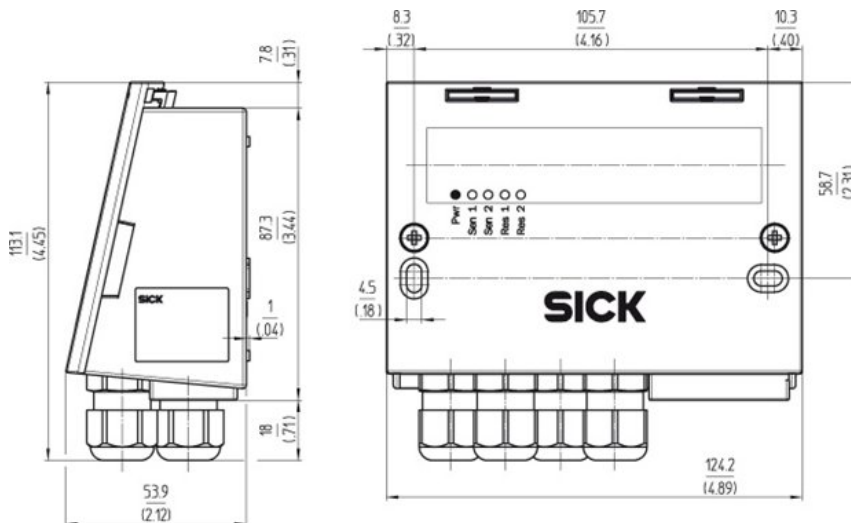

DeviceNet:	-
Switching inputs:	Depending on sensor connected
Switching outputs:	Depending on sensor connected
Optical indicators:	9 LED

Mechanics/electronics

Power consumption:	1 W
Housing:	Polycarbonat
Enclosure rating:	IP 65 (DIN 40 050) ¹⁾
Protection class:	III (VDE 0106)
Weight:	250 g
Dimensions:	124.2 mm x 113.1 mm x 53.9 mm
Housing color:	Blue (RAL 5012)
Scanner connection:	15-pin D-Sub HD socket
Service plug:	9-pin D-Sub socket (internal)

¹⁾ When using a SICK scanner standard connecting cable

Ambient data

Ambient operating temperature:	-35 °C ... 40 °C
Storage temperature:	-35 °C ... 70 °C
Permissible relative humidity:	± 90 %, non-condensing

Dimensional drawing