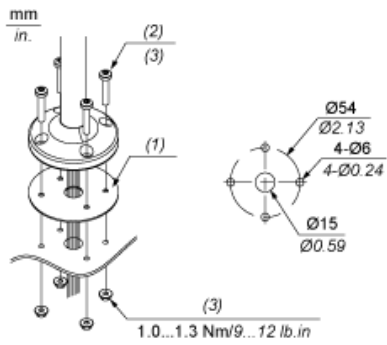

Main

Commercial Status	Commercialised
Range of product	Harmony XVU
Product or component type	Modular tower light
Accessory / separate part type	Fixing plate
Accessory / separate part category	Mounting and fixing accessory
Component name	XVU
Mounting diameter	60 mm

Complementary

Product compatibility	Top: swivel mounting support Top: DC body Top: AC body
Material	Aluminium PC (polycarbonate) ABS (acrylonitrile butadiene-styrene) PBT (polybutylene terephthalate) V-0 flame retardant conforming to UL 94
Housing colour	Silver
Connections - terminals	Push-in
[Us] rated supply voltage	110...240 V AC 24 V AC/DC
Length	117 mm
Product weight	0.132 kg

Fixing Plate with Pole

Dimensions

Modular Tower Lights Mounting

Drawing	Part name
A1	Top cover
A2	Buzzer unit
A3	Illuminated LED unit
A4	Multi Color LED Unit
A5	Extender
A6	Base unit DC
A7	Base unit AC
A8	Flexible option
A9	Mounting plate
A10	Mounting Pole
A11	Adjustment pole

Modular Tower Lights Mounting

- (1) Gasket
- (2) Screw x 4 (unattached)
- (3) M5 x (thickness+10 mm /0.39 in.)

Flexible Option Mounting

Recommended Mounting

No Recommended Mounting