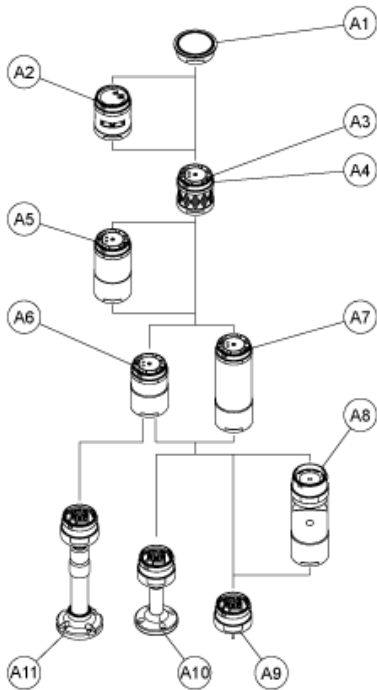

Main

Commercial Status	Commercialised
Range of product	Harmony XVU
Product or component type	Modular tower light
Accessory / separate part type	Fixing plate
Accessory / separate part category	Mounting and fixing accessory
Component name	XVU
Mounting diameter	60 mm

Complementary

Product compatibility	Top: swivel mounting support Top: DC body Top: AC body
Material	Aluminium PC (polycarbonate) ABS (acrylonitrile butadiene-styrene) PBT (polybutylene terephthalate) V-0 flame retardant conforming to UL 94
Housing colour	Silver
Connections - terminals	Push-in
[Us] rated supply voltage	110...240 V AC 24 V AC/DC
Length	117 mm
Product weight	0.132 kg

Fixing Plate with Pole

Dimensions

Modular Tower Lights Mounting

Drawing	Part name
A1	Top cover
A2	Buzzer unit
A3	Illuminated LED unit
A4	Multi Color LED Unit
A5	Extender
A6	Base unit DC
A7	Base unit AC
A8	Flexible option
A9	Mounting plate
A10	Mounting Pole
A11	Adjustment pole

Modular Tower Lights Mounting

- (1) Gasket
- (2) Screw x 4 (unattached)
- (3) M5 x (thickness+10 mm /0.39 in.)

Flexible Option Mounting

Recommended Mounting

No Recommended Mounting