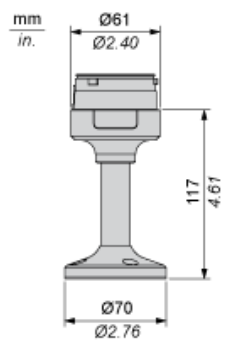

Main

Commercial Status	Commercialised
Range of product	Harmony XVU
Product or component type	Modular tower light
Accessory / separate part type	Fixing plate
Accessory / separate part category	Mounting and fixing accessory
Component name	XVU
Mounting diameter	60 mm

Complementary

Product compatibility	Top: swivel mounting support Top: DC body Top: AC body
Material	Aluminium PC (polycarbonate) ABS (acrylonitrile butadiene-styrene) PBT (polybutylene terephthalate) V-0 flame retardant conforming to UL 94
Housing colour	Silver
Connections - terminals	Push-in
[Us] rated supply voltage	110...240 V AC 24 V AC/DC
Length	117 mm
Product weight	0.132 kg

Fixing Plate with Pole

Dimensions

Modular Tower Lights Mounting

Drawing	Part name
A1	Top cover
A2	Buzzer unit
A3	Illuminated LED unit
A4	Multi Color LED Unit
A5	Extender
A6	Base unit DC
A7	Base unit AC
A8	Flexible option
A9	Mounting plate
A10	Mounting Pole
A11	Adjustment pole

Modular Tower Lights Mounting

- (1) Gasket
- (2) Screw x 4 (unattached)
- (3) M5 x (thickness+10 mm /0.39 in.)

Flexible Option Mounting

Recommended Mounting

No Recommended Mounting