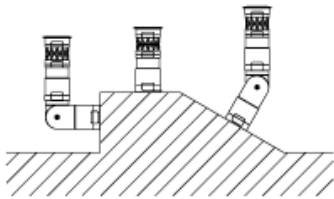

Main

Commercial Status	Commercialised
Range of product	Harmony XVU
Product or component type	Modular tower light
Accessory / separate part type	Fixing plate
Accessory / separate part category	Mounting and fixing accessory
Component name	XVU
Mounting diameter	60 mm

Fixing Plate with Pole

Dimensions

Modular Tower Lights Mounting

Drawing	Part name
A1	Top cover
A2	Buzzer unit
A3	Illuminated LED unit
A4	Multi Color LED Unit
A5	Extender
A6	Base unit DC
A7	Base unit AC
A8	Flexible option
A9	Mounting plate
A10	Mounting Pole
A11	Adjustment pole

Modular Tower Lights Mounting

- (1) Gasket
- (2) Screw x 4 (unattached)
- (3) M5 x (thickness+10 mm /0.39 in.)

Flexible Option Mounting

Recommended Mounting

No Recommended Mounting