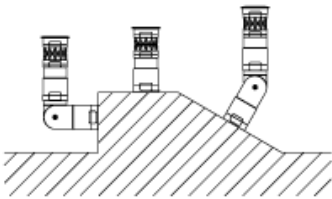

Main

Commercial Status	Commercialised
Range of product	Harmony XVU
Product or component type	Modular tower light
Accessory / separate part type	Fixing plate
Accessory / separate part category	Mounting and fixing accessory
Component name	XVU
Mounting diameter	60 mm

Fixing Plate with Pole

Dimensions

Modular Tower Lights Mounting

Drawing	Part name
A1	Top cover
A2	Buzzer unit
A3	Illuminated LED unit
A4	Multi Color LED Unit
A5	Extender
A6	Base unit DC
A7	Base unit AC
A8	Flexible option
A9	Mounting plate
A10	Mounting Pole
A11	Adjustment pole

Modular Tower Lights Mounting

- (1) Gasket
- (2) Screw x 4 (unattached)
- (3) M5 x (thickness+10 mm /0.39 in.)

Flexible Option Mounting

Recommended Mounting

No Recommended Mounting