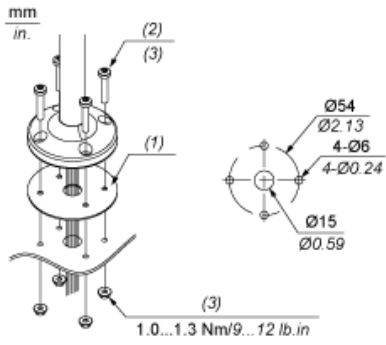

Main

Commercial Status	Commercialised
Range of product	Harmony XVU
Product or component type	Modular tower light
Accessory / separate part type	Fixing plate
Accessory / separate part category	Mounting and fixing accessory
Component name	XVU
Mounting diameter	60 mm

Fixing Plate with Pole

Dimensions

Modular Tower Lights Mounting

Drawing	Part name
A1	Top cover
A2	Buzzer unit
A3	Illuminated LED unit
A4	Multi Color LED Unit
A5	Extender
A6	Base unit DC
A7	Base unit AC
A8	Flexible option
A9	Mounting plate
A10	Mounting Pole
A11	Adjustment pole

Modular Tower Lights Mounting

- (1) Gasket
- (2) Screw x 4 (unattached)
- (3) M5 x (thickness+10 mm /0.39 in.)

Flexible Option Mounting

Recommended Mounting

No Recommended Mounting