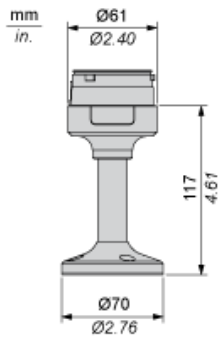

Main

Commercial Status	Commercialised
Range of product	Harmony XVU
Product or component type	Modular tower light
Accessory / separate part type	Fixing plate
Accessory / separate part category	Mounting and fixing accessory
Component name	XVU
Mounting diameter	60 mm

Complementary

Product compatibility	Top: swivel mounting support Top: DC body Top: AC body
Material	Aluminium PC (polycarbonate) ABS (acrylonitrile butadiene-styrene) PBT (polybutylene terephthalate) V-0 flame retardant conforming to UL 94
Housing colour	Black
Connections - terminals	Push-in
[Us] rated supply voltage	110...240 V AC 24 V AC/DC
Length	117 mm
Product weight	0.132 kg

Fixing Plate with Pole

Dimensions

Modular Tower Lights Mounting

Drawing	Part name
A1	Top cover
A2	Buzzer unit
A3	Illuminated LED unit
A4	Multi Color LED Unit
A5	Extender
A6	Base unit DC
A7	Base unit AC
A8	Flexible option
A9	Mounting plate
A10	Mounting Pole
A11	Adjustment pole

Modular Tower Lights Mounting

- (1) Gasket
- (2) Screw x 4 (unattached)
- (3) M5 x (thickness+10 mm /0.39 in.)

Flexible Option Mounting

Recommended Mounting

No Recommended Mounting