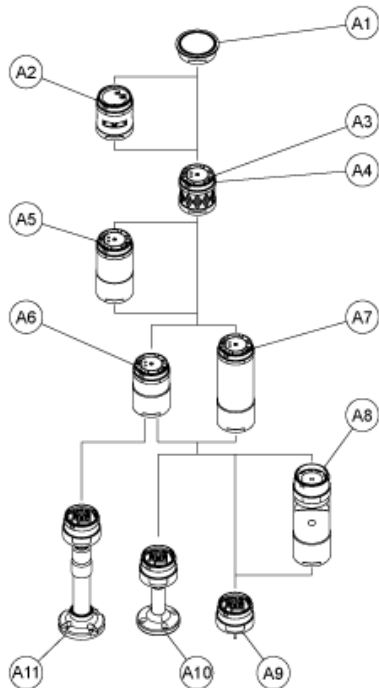

Main

Commercial Status	Commercialised
Range of product	Harmony XVU
Product or component type	Modular tower light
Accessory / separate part type	Fixing plate
Accessory / separate part category	Mounting and fixing accessory
Component name	XVU
Mounting diameter	60 mm

Complementary

Product compatibility	Top: swivel mounting support Top: DC body Top: AC body
Material	Aluminium PC (polycarbonate) ABS (acrylonitrile butadiene-styrene) PBT (polybutylene terephthalate) V-0 flame retardant conforming to UL 94
Housing colour	Black
Connections - terminals	Push-in
[Us] rated supply voltage	110...240 V AC 24 V AC/DC
Length	117 mm
Product weight	0.132 kg

Fixing Plate with Pole

Dimensions

Modular Tower Lights Mounting

Drawing	Part name
A1	Top cover
A2	Buzzer unit
A3	Illuminated LED unit
A4	Multi Color LED Unit
A5	Extender
A6	Base unit DC
A7	Base unit AC
A8	Flexible option
A9	Mounting plate
A10	Mounting Pole
A11	Adjustment pole

Modular Tower Lights Mounting

- (1) Gasket
- (2) Screw x 4 (unattached)
- (3) M5 x (thickness+10 mm /0.39 in.)

Flexible Option Mounting

Recommended Mounting

No Recommended Mounting