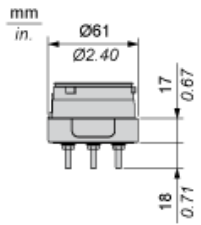

### Main

Commercial Status	Commercialised
Range of product	Harmony XVU
Product or component type	Modular tower light
Accessory / separate part type	Mounting plate
Accessory / separate part category	Mounting and fixing accessory
Component name	XVU
Mounting diameter	60 mm

### Complementary

Product compatibility	Top: swivel mounting support Top: DC body Top: AC body
Material	PC (polycarbonate) ABS (acrylonitrile butadiene-styrene) PBT (polybutylene terephthalate) V-0 flame retardant conforming to UL 94
Housing colour	Black
Connections - terminals	Push-in
[Us] rated supply voltage	110...240 V AC 24 V AC/DC
Length	17 mm
Product weight	0.063 kg

---

Mounting Plate

---

Dimensions

Modular Tower Lights Mounting

Drawing	Part name
A1	Top cover
A2	Buzzer unit
A3	Illuminated LED unit
A4	Multi Color LED Unit
A5	Extender
A6	Base unit DC
A7	Base unit AC
A8	Flexible option
A9	Mounting plate
A10	Mounting Pole
A11	Adjustment pole