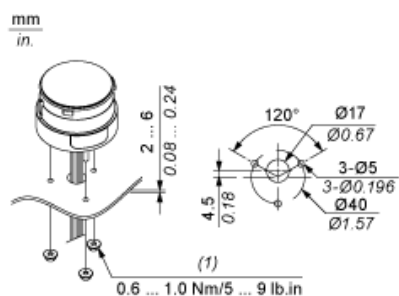

Modular Tower Lights Mounting

(1) M4 Nut x 3 (attached)