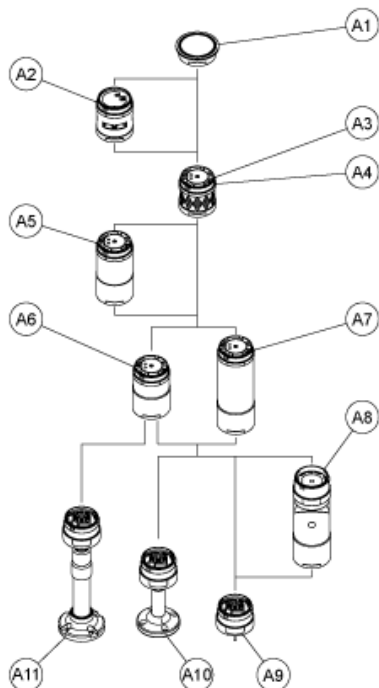

### Main

Commercial Status	Commercialised
Range of product	Harmony XVU
Product or component type	Modular tower light
Accessory / separate part type	Mounting plate
Accessory / separate part category	Mounting and fixing accessory
Component name	XVU
Mounting diameter	60 mm

### Complementary

Product compatibility	Top: swivel mounting support Top: DC body Top: AC body
Material	PC (polycarbonate) ABS (acrylonitrile butadiene-styrene) PBT (polybutylene terephthalate) V-0 flame retardant conforming to UL 94
Housing colour	Black
Connections - terminals	Push-in
[Us] rated supply voltage	110...240 V AC 24 V AC/DC
Length	17 mm
Product weight	0.063 kg

---

Mounting Plate

---

Dimensions

Modular Tower Lights Mounting

Drawing	Part name
A1	Top cover
A2	Buzzer unit
A3	Illuminated LED unit
A4	Multi Color LED Unit
A5	Extender
A6	Base unit DC
A7	Base unit AC
A8	Flexible option
A9	Mounting plate
A10	Mounting Pole
A11	Adjustment pole

Modular Tower Lights Mounting

(1) M4 Nut x 3 (attached)