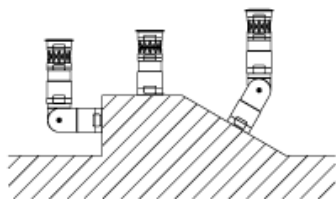

Flexible Option Mounting

Recommended Mounting