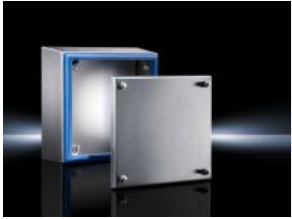

**Terminal boxes KL with gland plate**

Terminal boxes KL Stainless steel

Hygienic Design Terminal boxes HD

Ex enclosures Stainless steel, empty enclosure with screw fastened cover