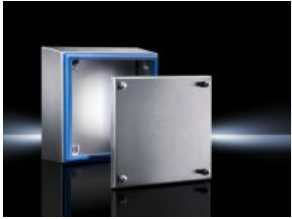

» www.rittal.com/com-en/Hygienic_Design_Terminal_boxes_HD

Terminal boxes KL with gland plate

Terminal boxes KL Stainless steel

Hygienic Design Terminal boxes HD

Ex enclosures Stainless steel, empty enclosure with screw fastened cover