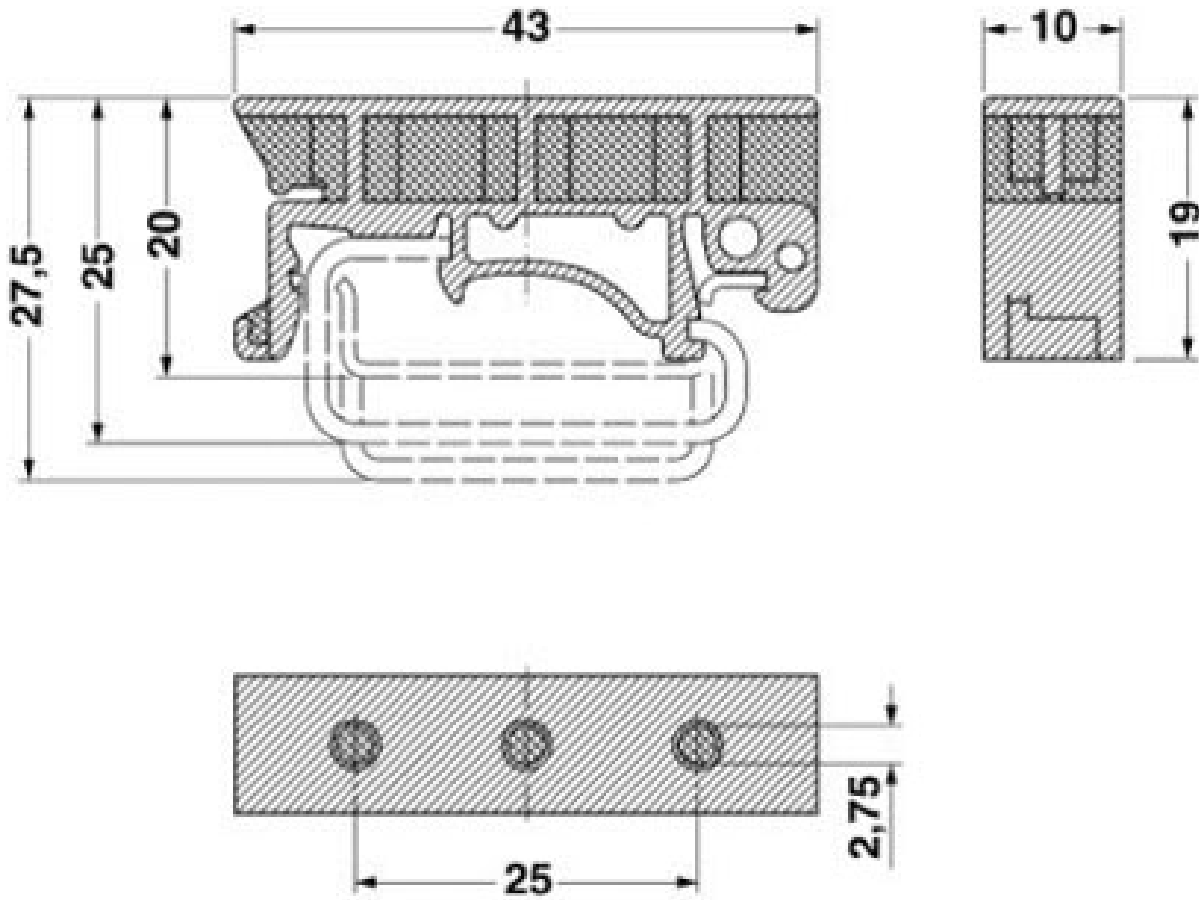

Rail adapters, Width: 10 mm, Height: 19 mm, Length: 42.6 mm, Color: gray

The illustration shows versions USA 10 and USA 10/4,6

Product Features

- The universal adapters are used to secure and hold electrical or electronic switching devices
- They allow fully insulated mounting of components or DIN rails

Key commercial data

package_quantity	10
GTIN	4017918017392

Technical data

Dimensions

Height	19 mm
Length	42.6 mm
Width	10 mm

General

Material	PA
Coating	uncoated
Color	gray

classifications

NS 35/15 AL UNPERF 2000MM - 1201756

NS 35/15 ZN PERF 2000MM - 1206599

NS 35/15 ZN UNPERF 2000MM - 1206586

NS 35/15 CU UNPERF 2000MM - 1201895

Rail adapters - USA 10 - 1201578

accessories

NS 35/15 CAP - 1206573

NS 35/15-2,3 UNPERF 2000MM - 1201798

Drawings

Rail adapters - USA 10 - 1201578

Dimensioned drawing

© Phoenix Contact 2014 - all rights reserved
<http://www.phoenixcontact.com>