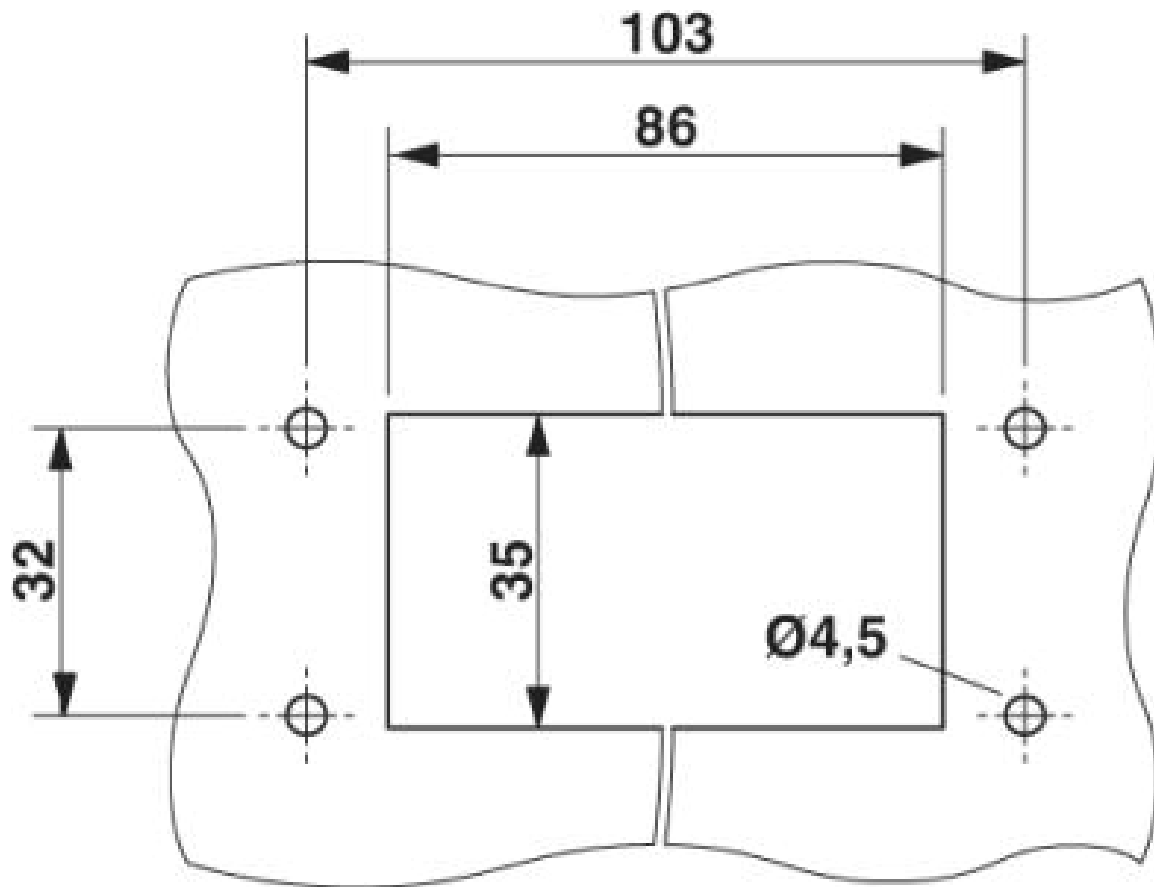

Sealing frame with screw locking, size B16, with flat gasket, for 8 small sleeves

Key commercial data

package_quantity	1
GTIN	4046356674133

Technical data

Dimensions

Length	120 mm
Width	58.5 mm
Height	20 mm

Ambient conditions

Degree of protection	IP54
Degree of protection	IP65 (when using a CES-SRC../CES-LRC.. cone sleeve and a cable binder)
Ambient temperature (operation)	-40 °C ... 120 °C

General

Frame type	Sealing frame
Material	PA
Inflammability class according to UL 94	V0
Color	black
Torque	2 Nm ... 4 Nm (Locking screw)
Installation instructions	M4 locking screw with 3 mm Allen screw head, 2 ... 4 Nm torque, 1 large sleeve requires the space of 4 small sleeves, M4 mounting screw
Installation instructions	Leak-tightness is guaranteed with underwall and perpendicular mounting; the CES-B24-WRG-BK flat gasket (supplied as standard) should be inserted between the wall and the sealing frame in the case of wall mounting.

Screwdriver tools

SF-M BH - 1212070

SF-BIT-HEX 3-50 - 1212647

Drawings

Sealing frame - CES-B16-SFFS-PLBK - 0801659

Dimensioned drawing

Dimensional drawing

Sealing frame - CES-B16-SFFS-PLBK - 0801659

Dimensioned drawing

Panel cutout

© Phoenix Contact 2014 - all rights reserved
<http://www.phoenixcontact.com>