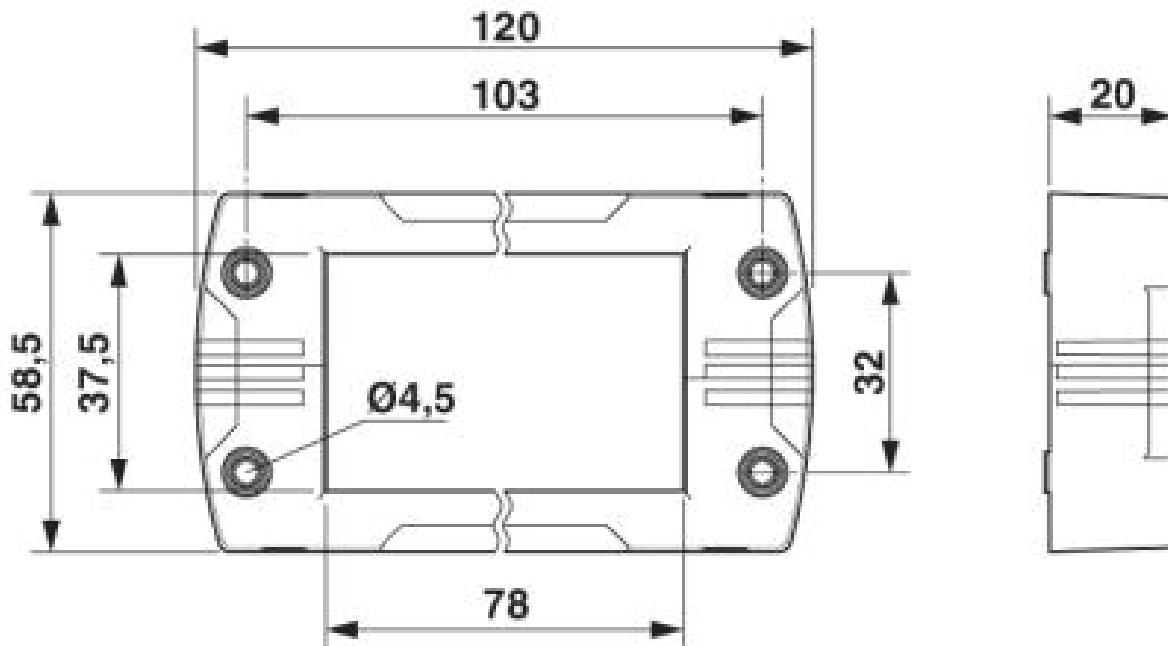

Sealing frame with screw locking, size B16, with flat gasket, for 8 small sleeves

Key commercial data

package_quantity	1
GTIN	4046356674133

Technical data

Dimensions

Length	120 mm
Width	58.5 mm
Height	20 mm

Ambient conditions

Degree of protection	IP54
Degree of protection	IP65 (when using a CES-SRC../CES-LRC.. cone sleeve and a cable binder)
Ambient temperature (operation)	-40 °C ... 120 °C

General

Frame type	Sealing frame
Material	PA
Inflammability class according to UL 94	V0
Color	black
Torque	2 Nm ... 4 Nm (Locking screw)
Installation instructions	M4 locking screw with 3 mm Allen screw head, 2 ... 4 Nm torque, 1 large sleeve requires the space of 4 small sleeves, M4 mounting screw
Installation instructions	Leak-tightness is guaranteed with underwall and perpendicular mounting; the CES-B24-WRG-BK flat gasket (supplied as standard) should be inserted between the wall and the sealing frame in the case of wall mounting.

Screwdriver tools

SF-M BH - 1212070

SF-BIT-HEX 3-50 - 1212647

Drawings

Sealing frame - CES-B16-SFFS-PLBK - 0801659

Dimensioned drawing

Dimensional drawing

Sealing frame - CES-B16-SFFS-PLBK - 0801659

Dimensioned drawing

Panel cutout

© Phoenix Contact 2014 - all rights reserved
<http://www.phoenixcontact.com>