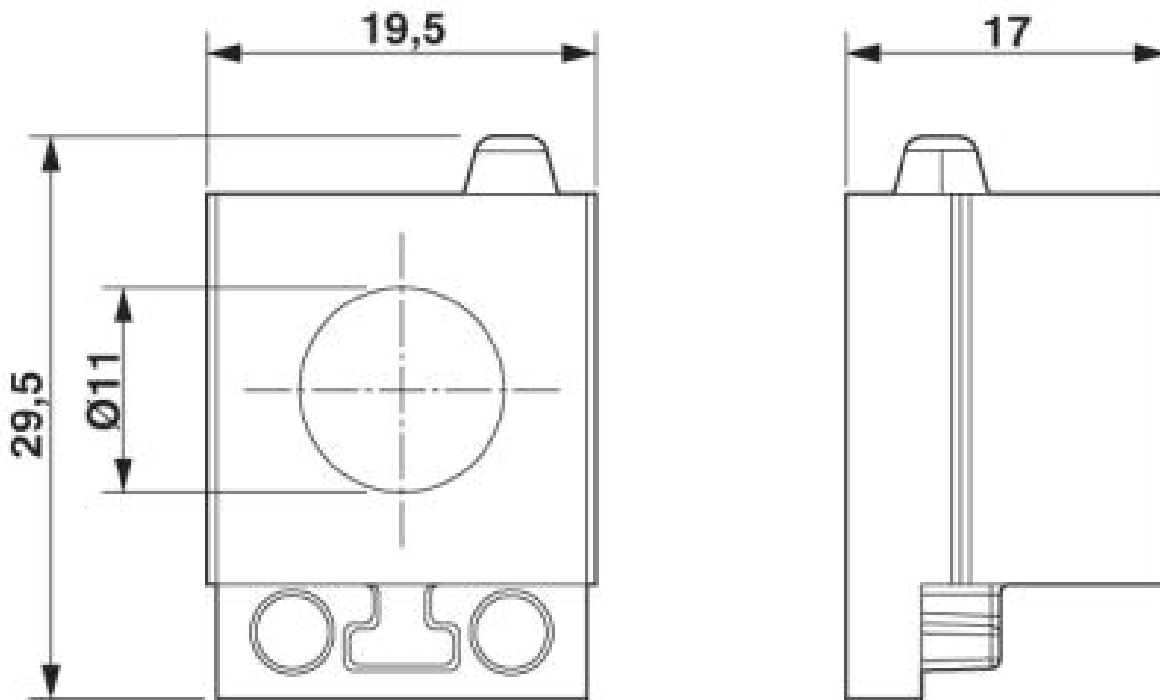

Key commercial data

package_quantity	10
GTIN	4046356674874

Technical data

Dimensions

External cable diameter	1x 10 mm ... 11 mm
Length	29.5 mm
Width	19.5 mm
Height	17 mm

Ambient conditions

Degree of protection	IP54
Degree of protection	IP55 (when using a CES-B...-SFFS-PLBK sealing frame with screw locking)
Ambient temperature (operation)	-40 °C ... 80 °C (static)

General

Product description	Slotted sleeves for accommodating pre-assembled cables and lines with a diameter of 10 ... 11 mm, can be used in CES sealing frames. When fitted, the sleeves also ensure strain relief according to DIN EN 50262.
Material	SEBS
Inflammability class according to UL 94	V0
Color	gray

Approval details

Drawings

Cable sleeve - CES-STPG-GY-11 - 0801683

Dimensioned drawing

Dimensional drawing

© Phoenix Contact 2014 - all rights reserved
<http://www.phoenixcontact.com>